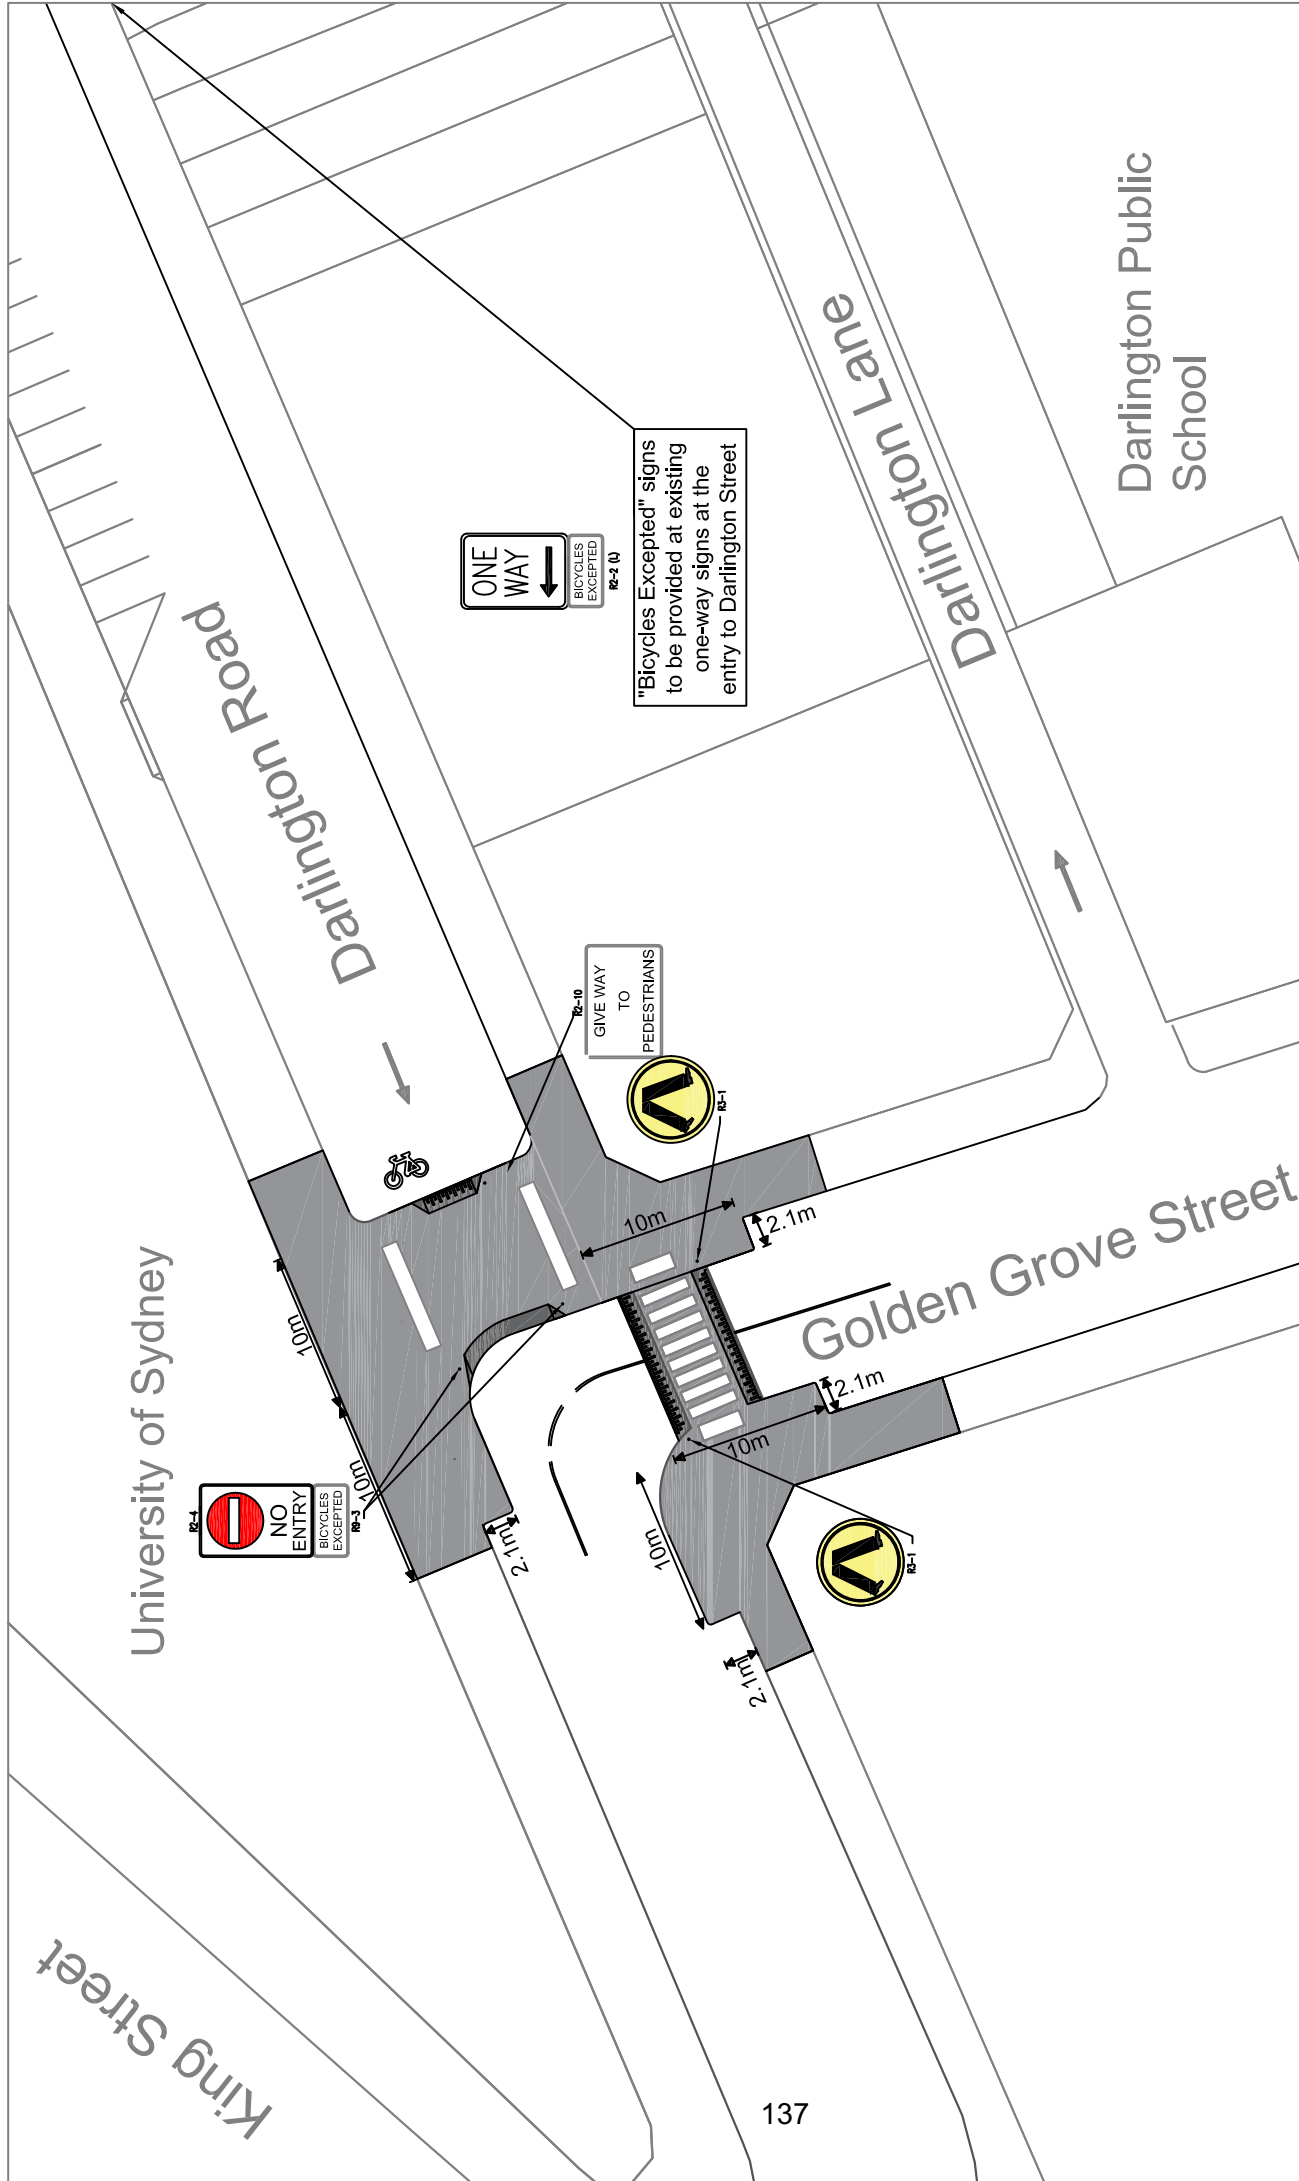

Darlington Road, Darlington Locality Plan

"Bicycles Excepted" signs to be provided at existing one-way signs at the entry to Darlington Street

GIVE WAY TO PEDESTRIANS

PROPOSAL

PEDESTRIAN CROSSING AND CONTINUOUS FOOTPATH TREATMENT
 DARLINGTON ROAD AT GOLDEN GROVE STREET
 DARLINGTON

SCALE: NTS

DATE: 07/2019

2019 / 263268

Darlington Road Crossing