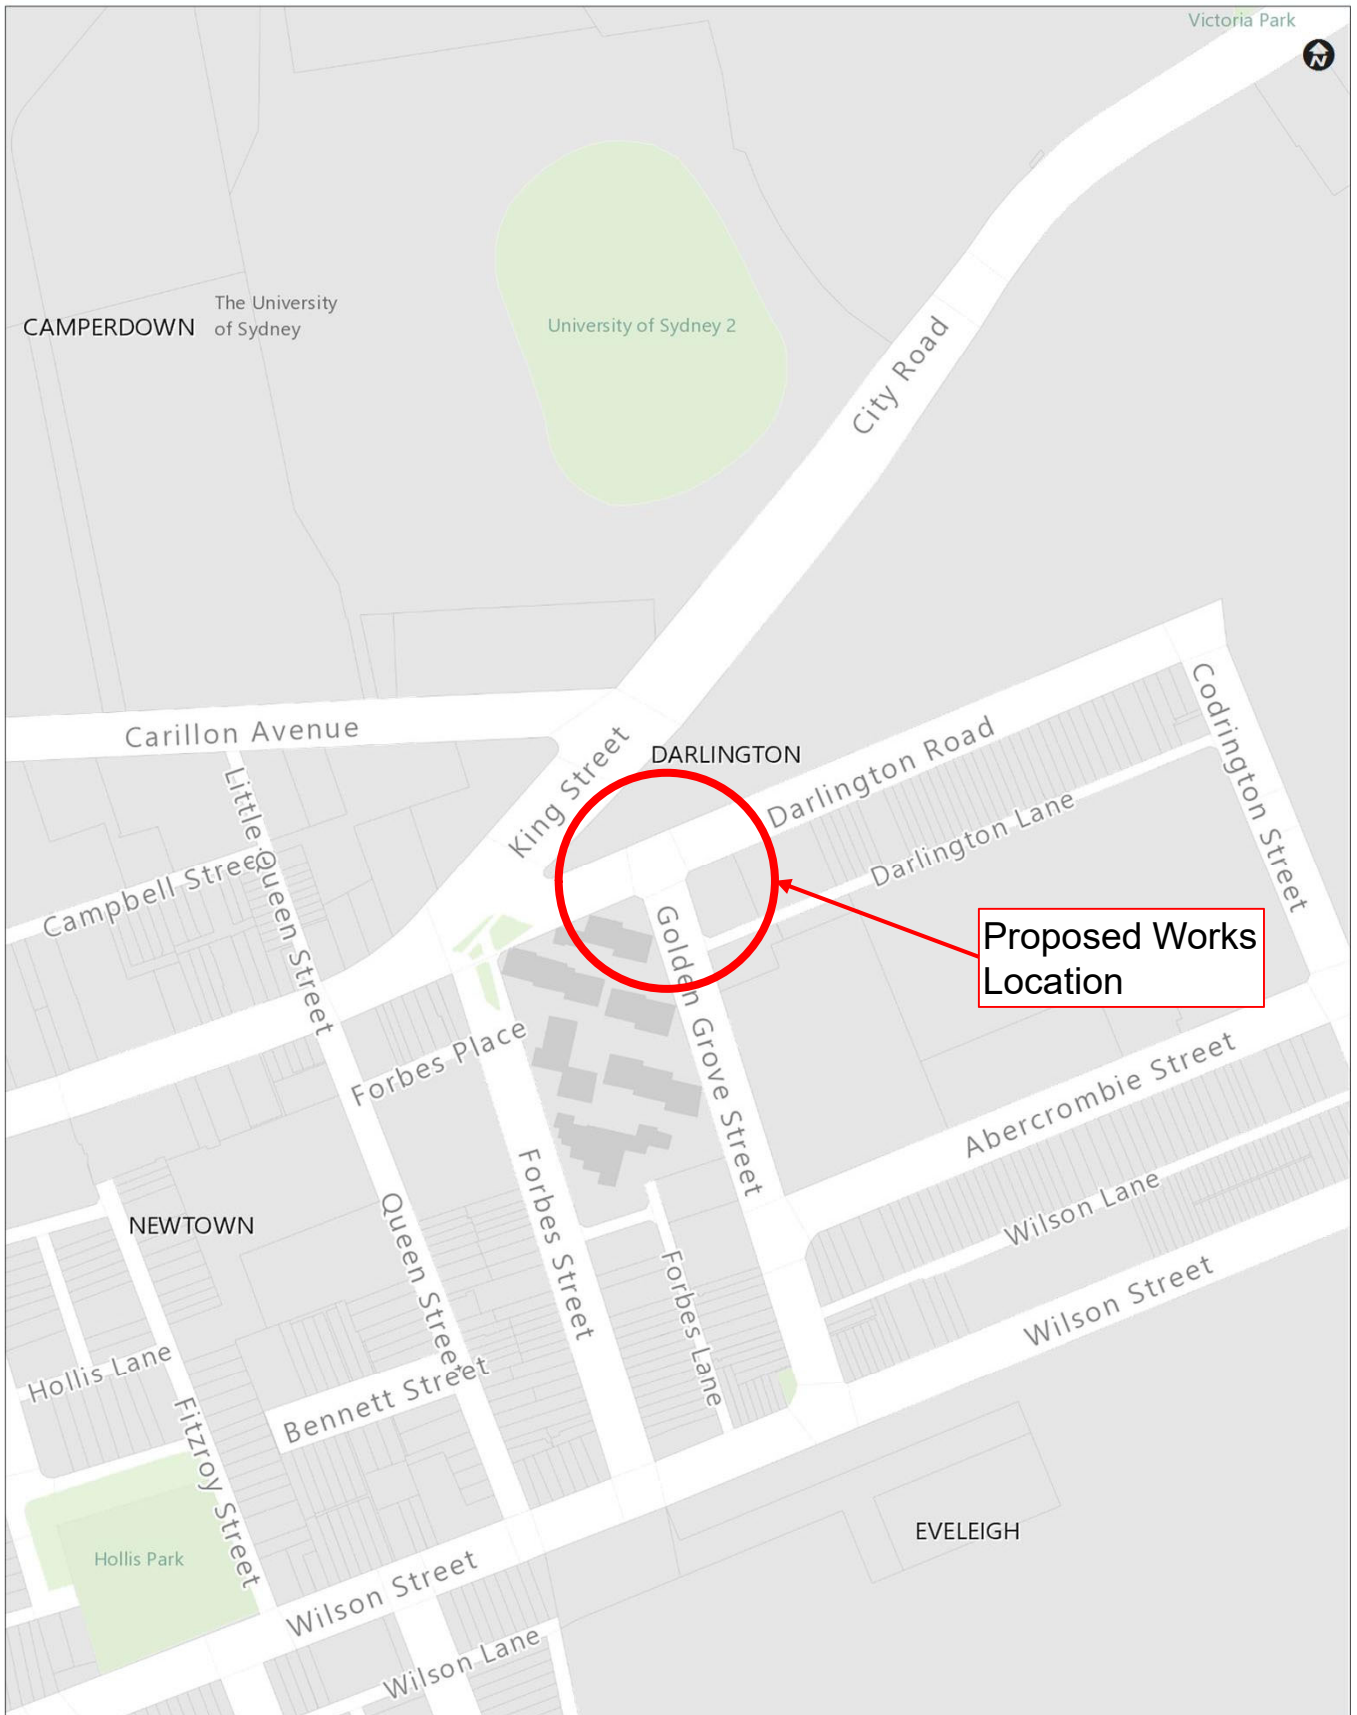

Darlington Road, Darlington Locality Plan

"Bicycles Excepted" signs to be provided at existing one-way signs at the entry to Darlington Street

GIVE WAY TO PEDESTRIANS

PROPOSAL

PEDESTRIAN CROSSING AND CONTINUOUS FOOTPATH TREATMENT
 DARLINGTON ROAD AT GOLDEN GROVE STREET
 DARLINGTON

SCALE: NTS

DATE: 07/2019

2019 / 263268

Darlington Road Crossing