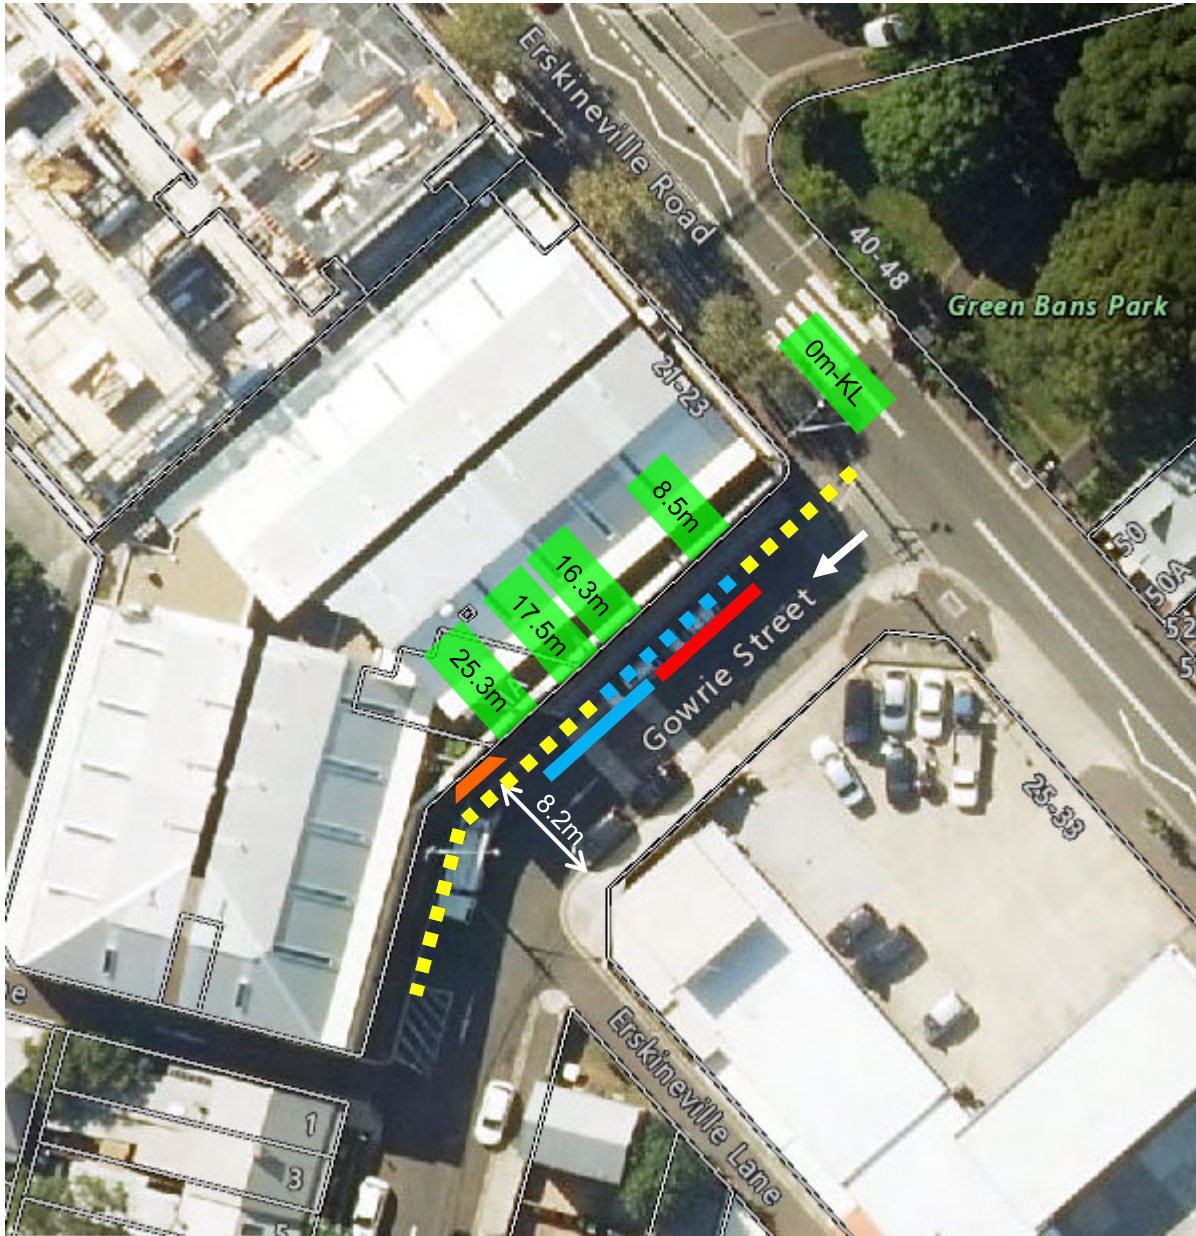

Gowrie Street, Newtown Proposed parking changes

Existing

-  "No Parking Car Share Vehicles Excepted"
-  "No Stopping"
-  Driveway

Proposed

-  "No Parking Authorised Car Share Vehicles Excepted Bays 670 and 847"
-  "Disability Parking Only"