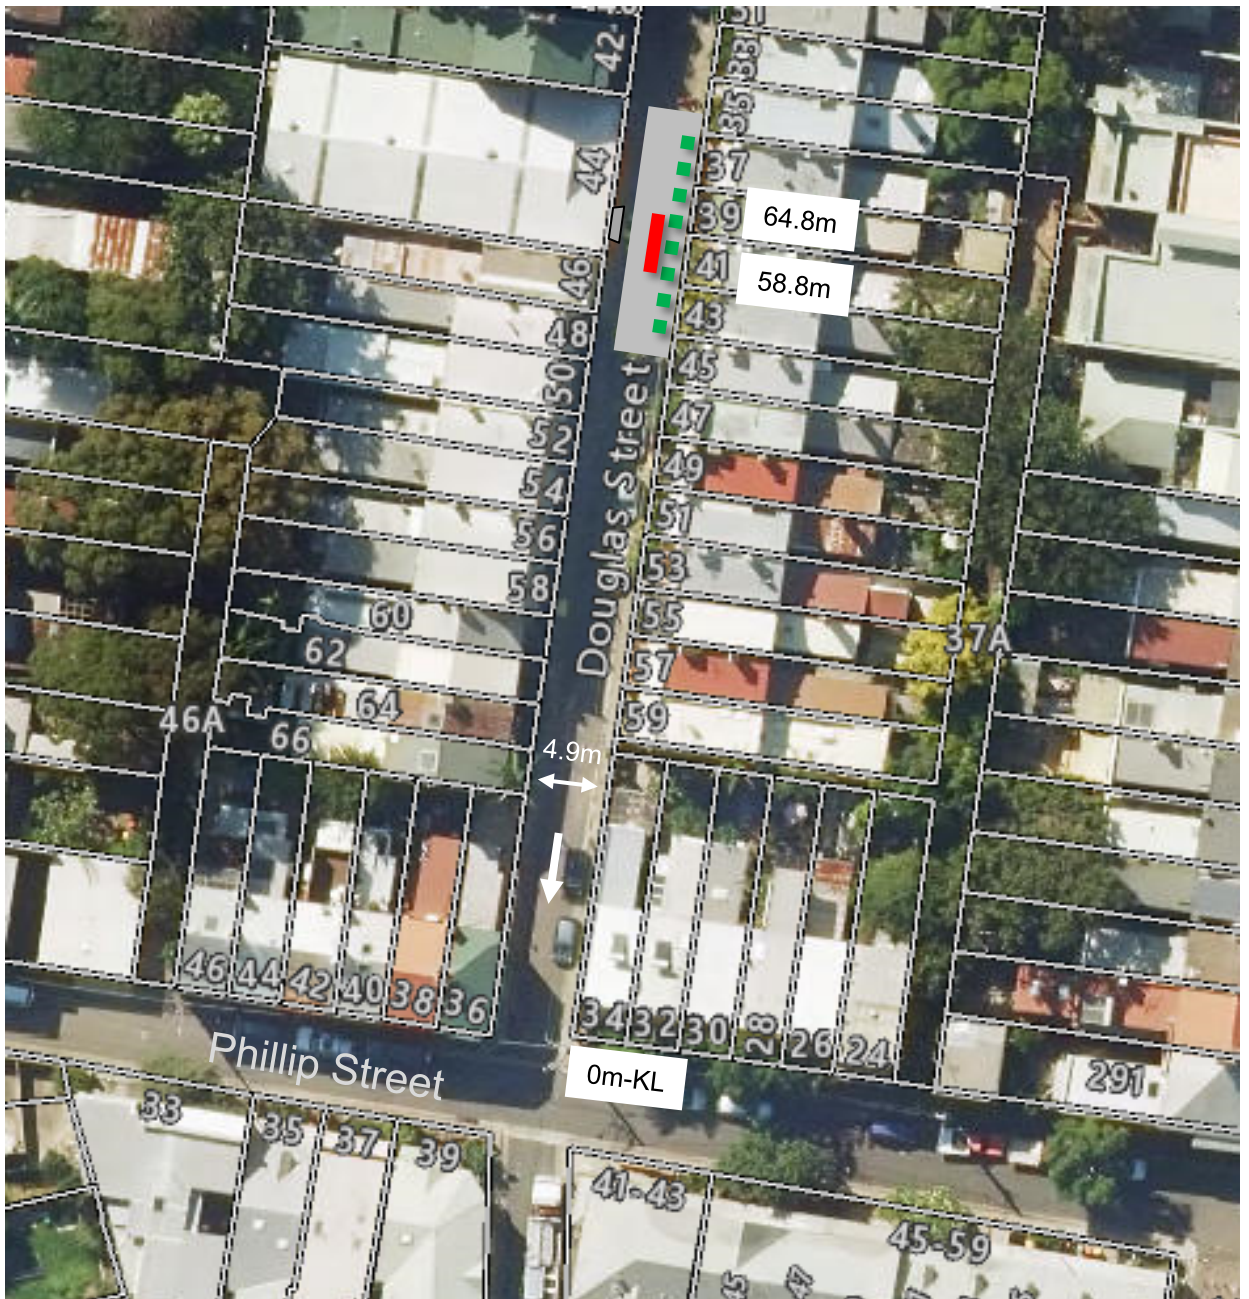

## Douglas Street, Redfern Proposed parking changes

### Existing

 "2P 8am-8pm Permit Holders Excepted Area 41"

 Driveway