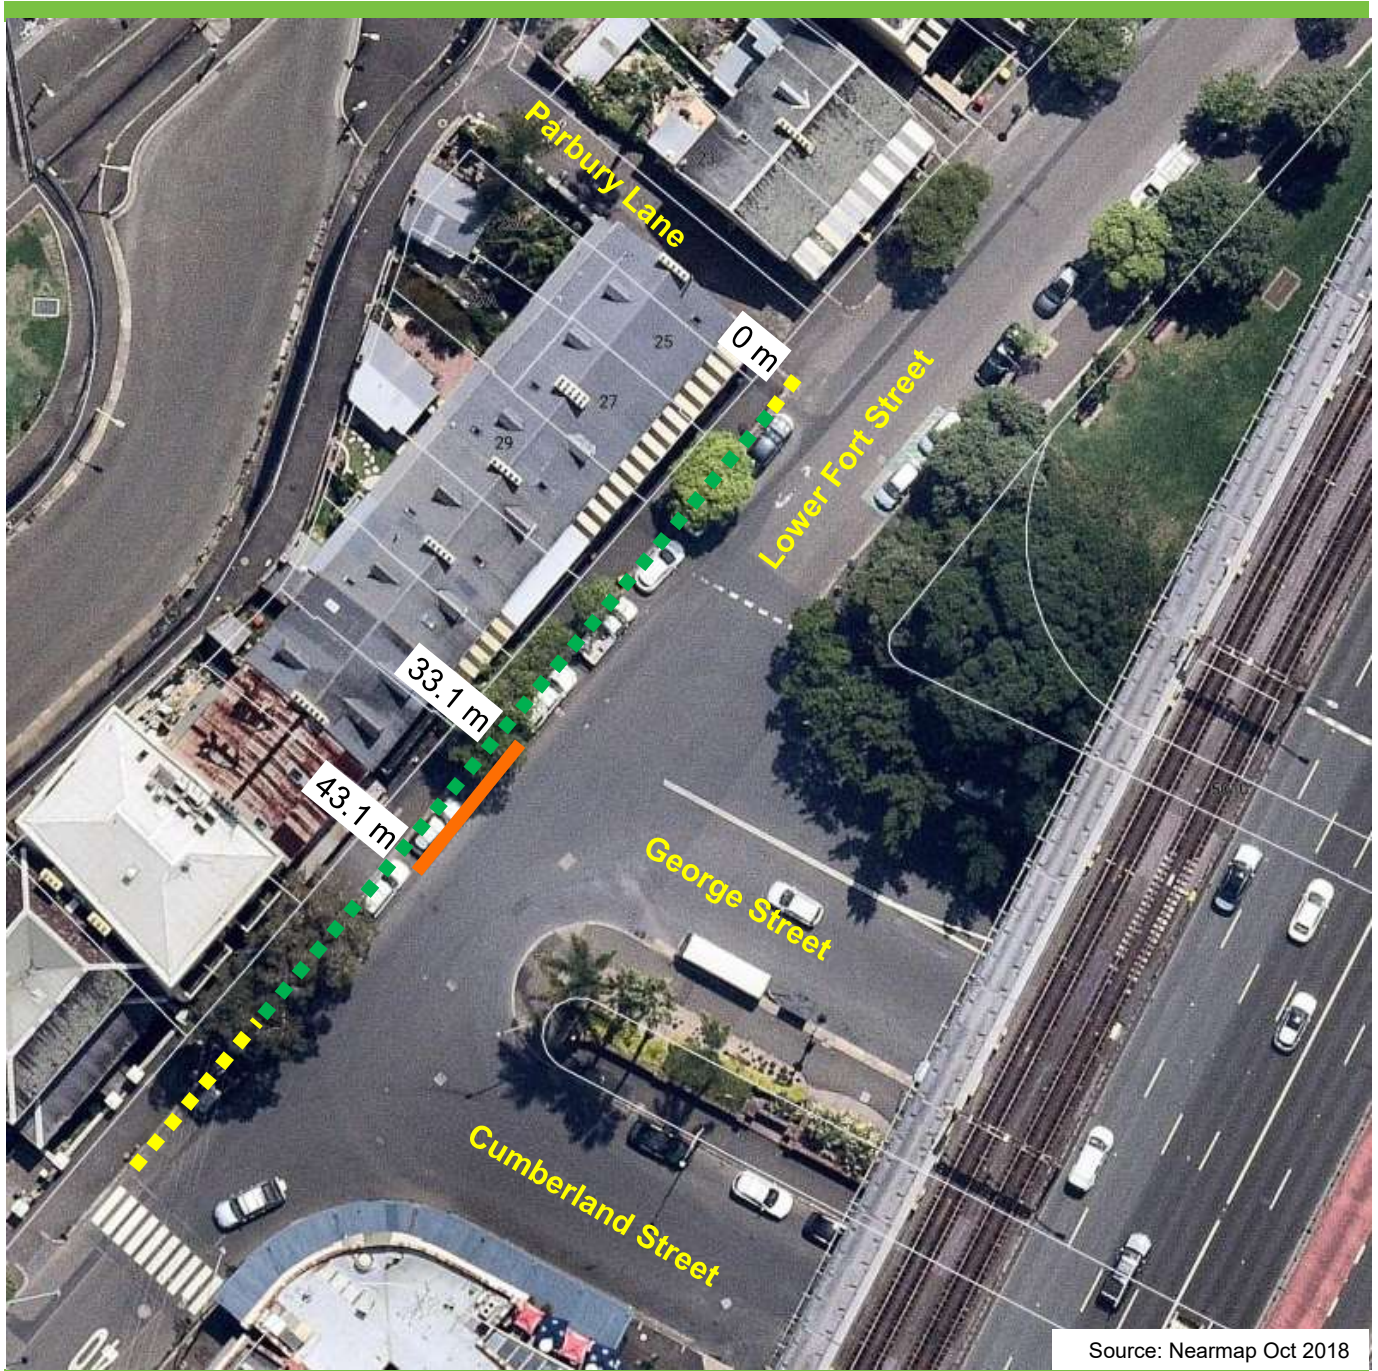

Proposal

Lower Fort Street, Dawes Point Proposed Works Zone

Source: Nearmap Oct 2018

Existing

- ■ ■ No Stopping
- ■ ■ 2P Ticket
8am-10pm
Permit Holders
Excepted Area 16

Proposed

- Works Zone
7.30am-5.30pm Mon-Fri
7.30am-3.30pm Sat
- 2P Ticket
5.30pm-10pm Mon-Fri
3.30pm-10pm Sat
8am-10pm Sun and Public Holidays
Permit Holders Excepted Area 16