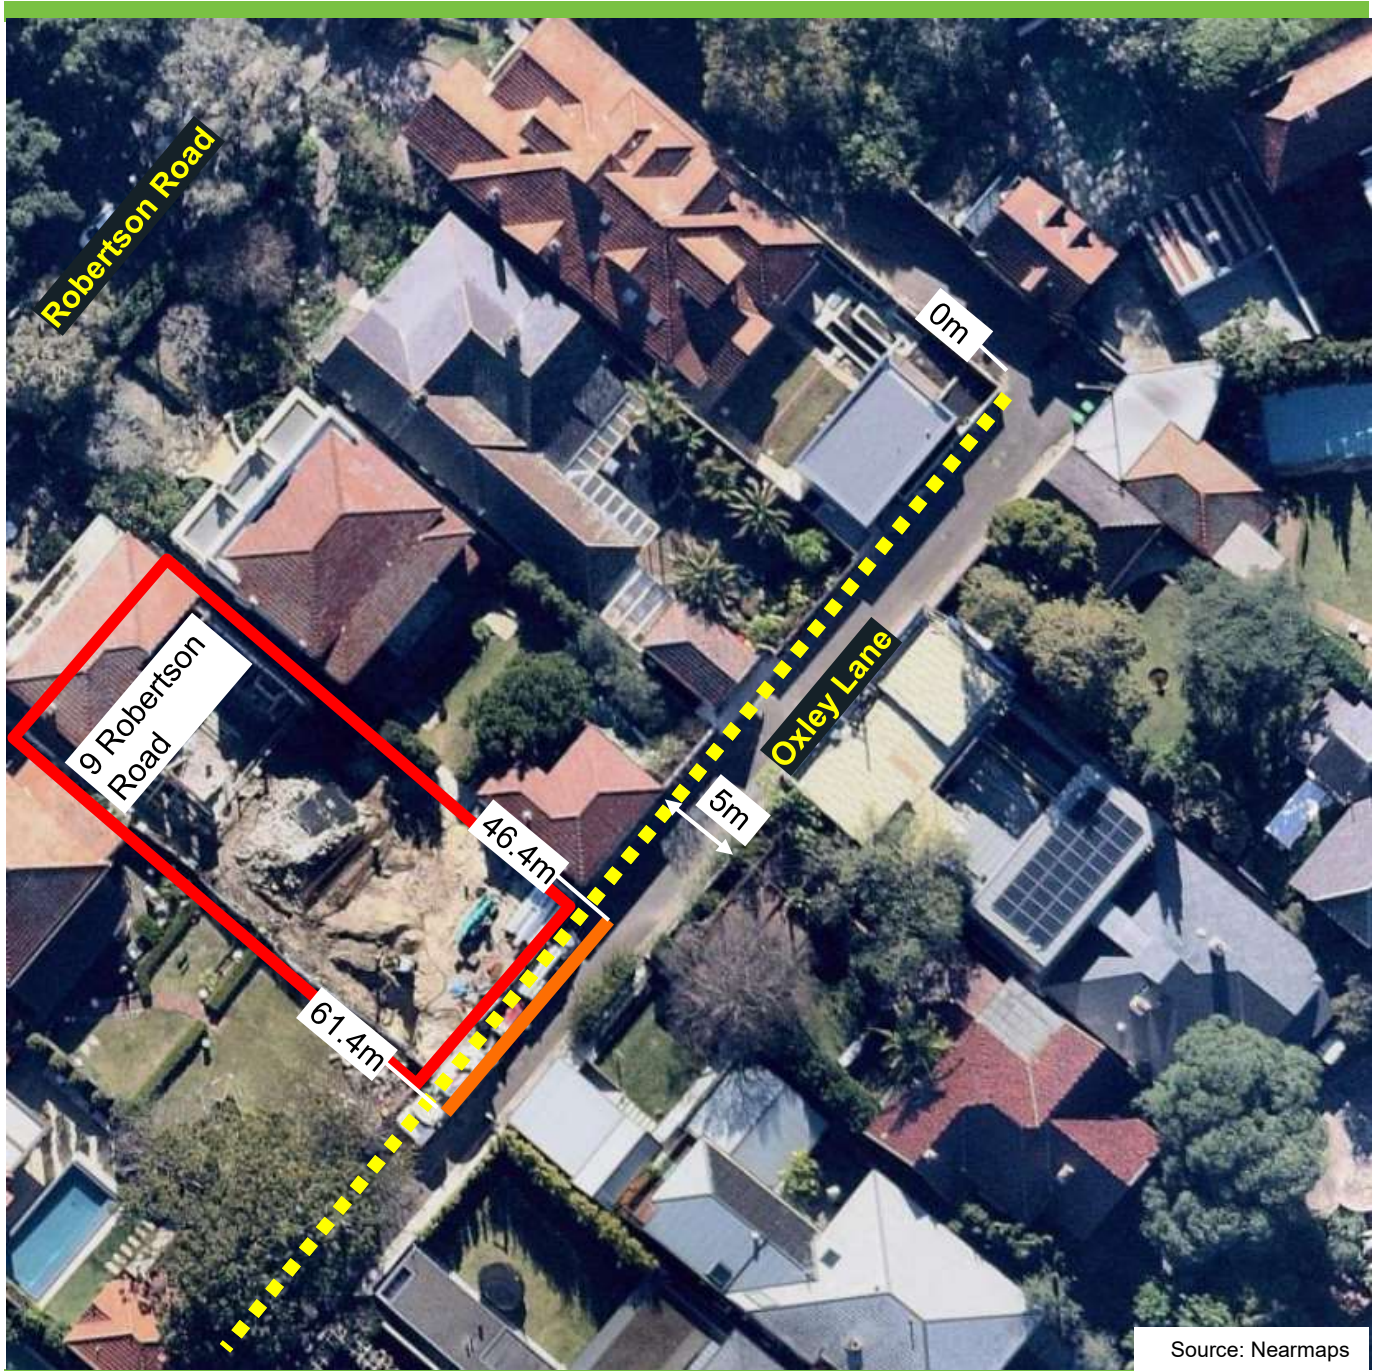

## Oxley Lane, Centennial Park Proposed Parking Changes

### Existing

■ ■ ■ "No Stopping"

### Proposed

■ "Works Zone 7.30am-5.30pm Mon-fri, 7.30am-3.30pm Saturday" and "No Stopping Other Times"