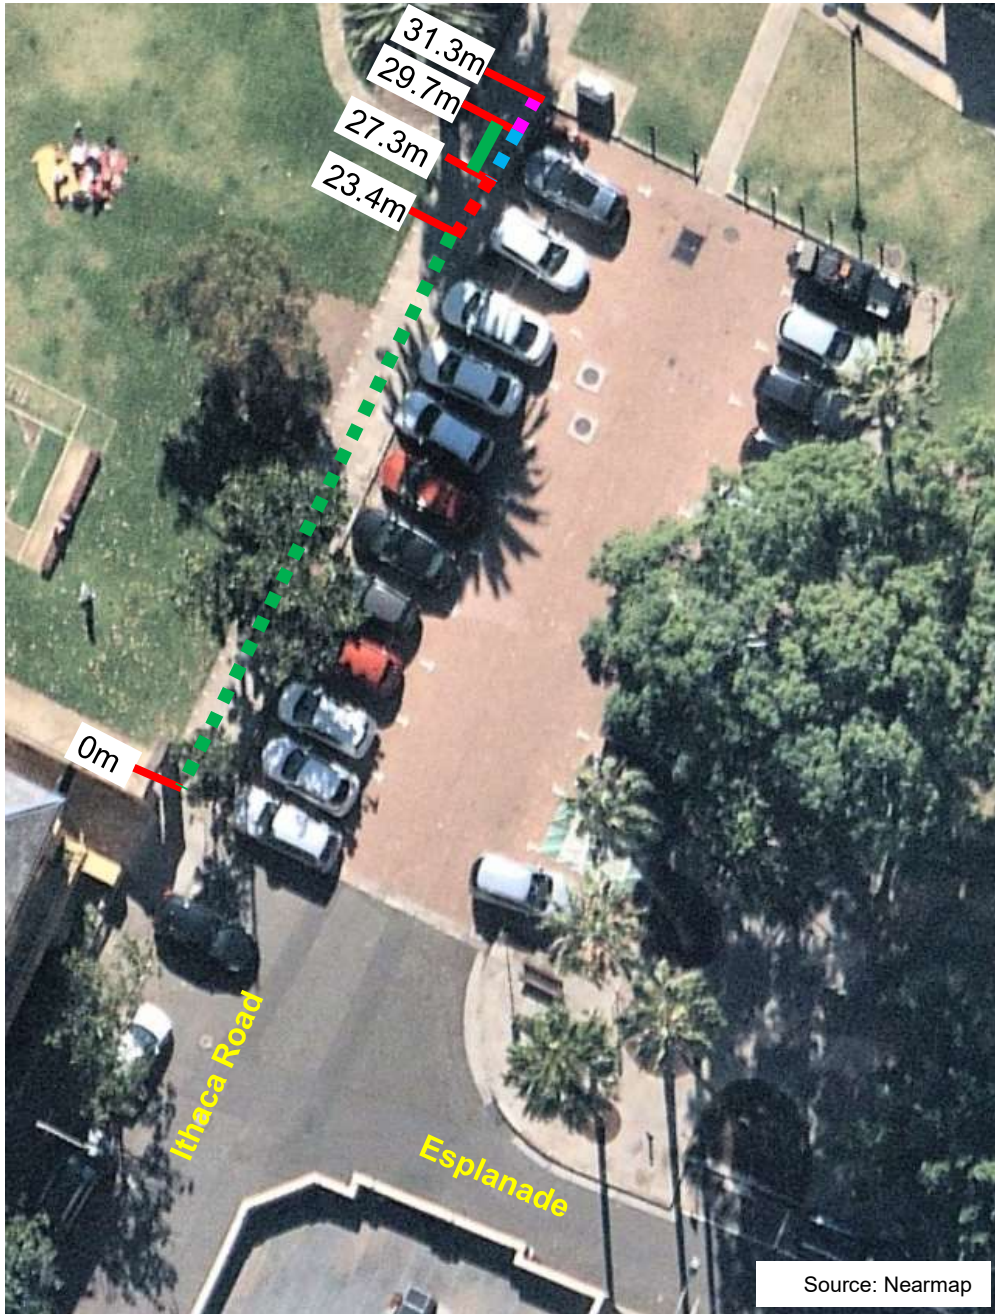

Ithaca Road, Elizabeth Bay Proposed parking changes

Existing

- ■ ■ "No Parking"
- ■ ■ "1P 8am-10pm Permit Holders Excepted Area 19 90° Angle Parking Front To Kerb Vehicles Under 6m Only"
- ■ ■ "P Motor Bikes Only"
- ■ ■ "Unrestricted Parking"

Proposed

- "1P 8am-10pm Permit Holders Excepted Area 19 90° Angle Parking Front To Kerb Vehicles Under 6m Only"