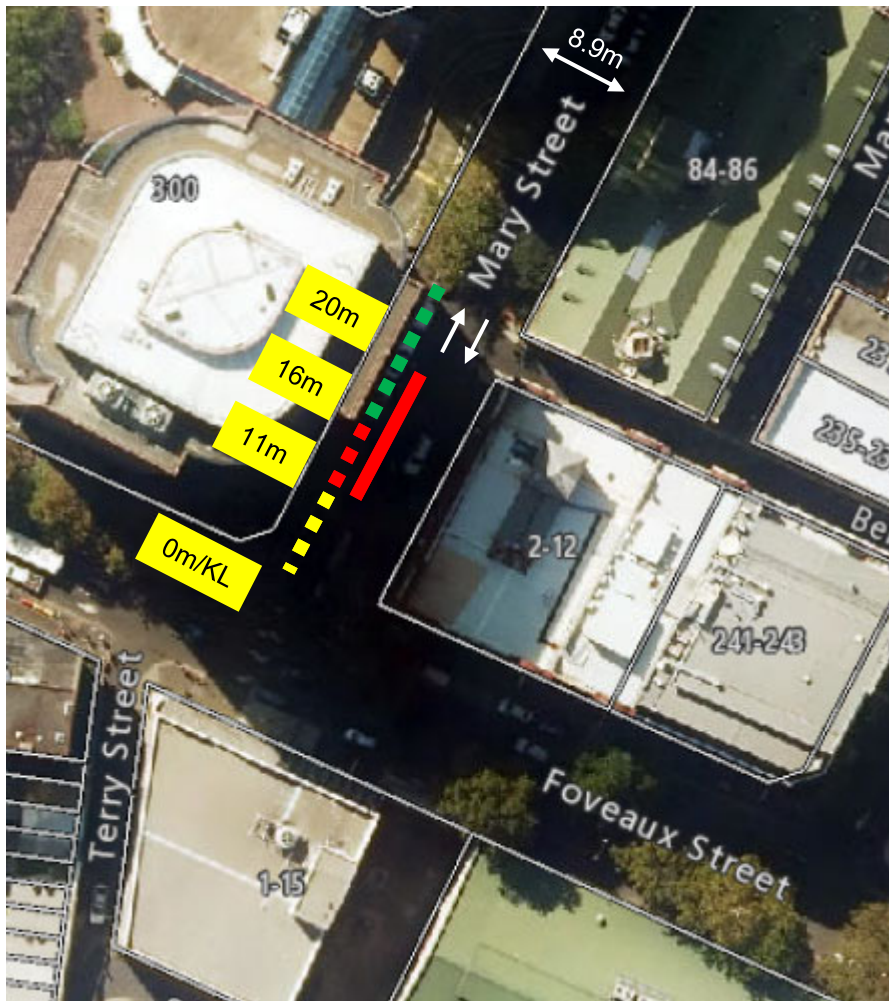

Mary Street, Surry Hills Proposed parking changes

Existing

- ■ ■ "No Stopping"
- ■ ■ "No Parking Authorised Car Share Vehicles Excepted Zone HD"
- ■ ■ "1P Ticket 8am-6pm Mon-Fri"
"4P Ticket 6pm-10pm Mon-Fri,
8am-10pm Sat-Sun & Public Holidays"

Proposed

- "No Parking Authorised Car Share Vehicles Excepted Bays 453 & 893"