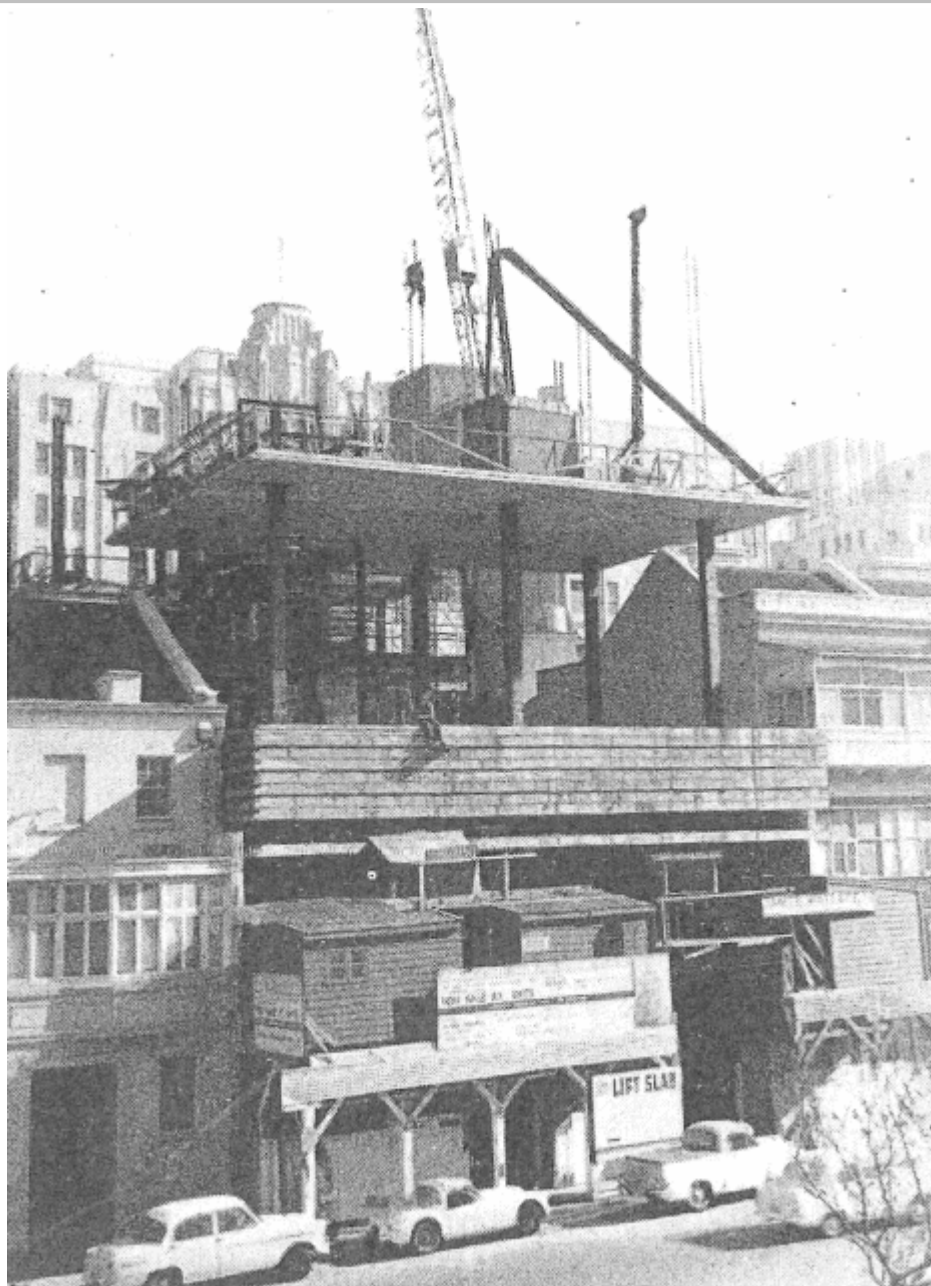

Item name: William Bland Centre building including façade wall and fixtures, foyers, lightwells and internal structure

Location: 229-231 Macquarie Street Sydney 2000

Sydney

Caption: Photograph published in Constructional Review in 1960 showing the building under construction

Copy right: Constructional Review

Image by: Constructional Review

Image date: 01/12/1960

Image number:

Image url: <http://www.environment.nsw.gov.au/maritimeheritageapp/resources/Heritage/shi/WebAP/P/345e85a0e04ed2048aabe5930fce50b427b.jpg>

Thumbnail url: <http://www.environment.nsw.gov.au/maritimeheritageapp/resources/Heritage/shi/WebAP/P/Thumb_test345e85a0e04ed2048aabe5930fce50b427b.jpg>

Image: