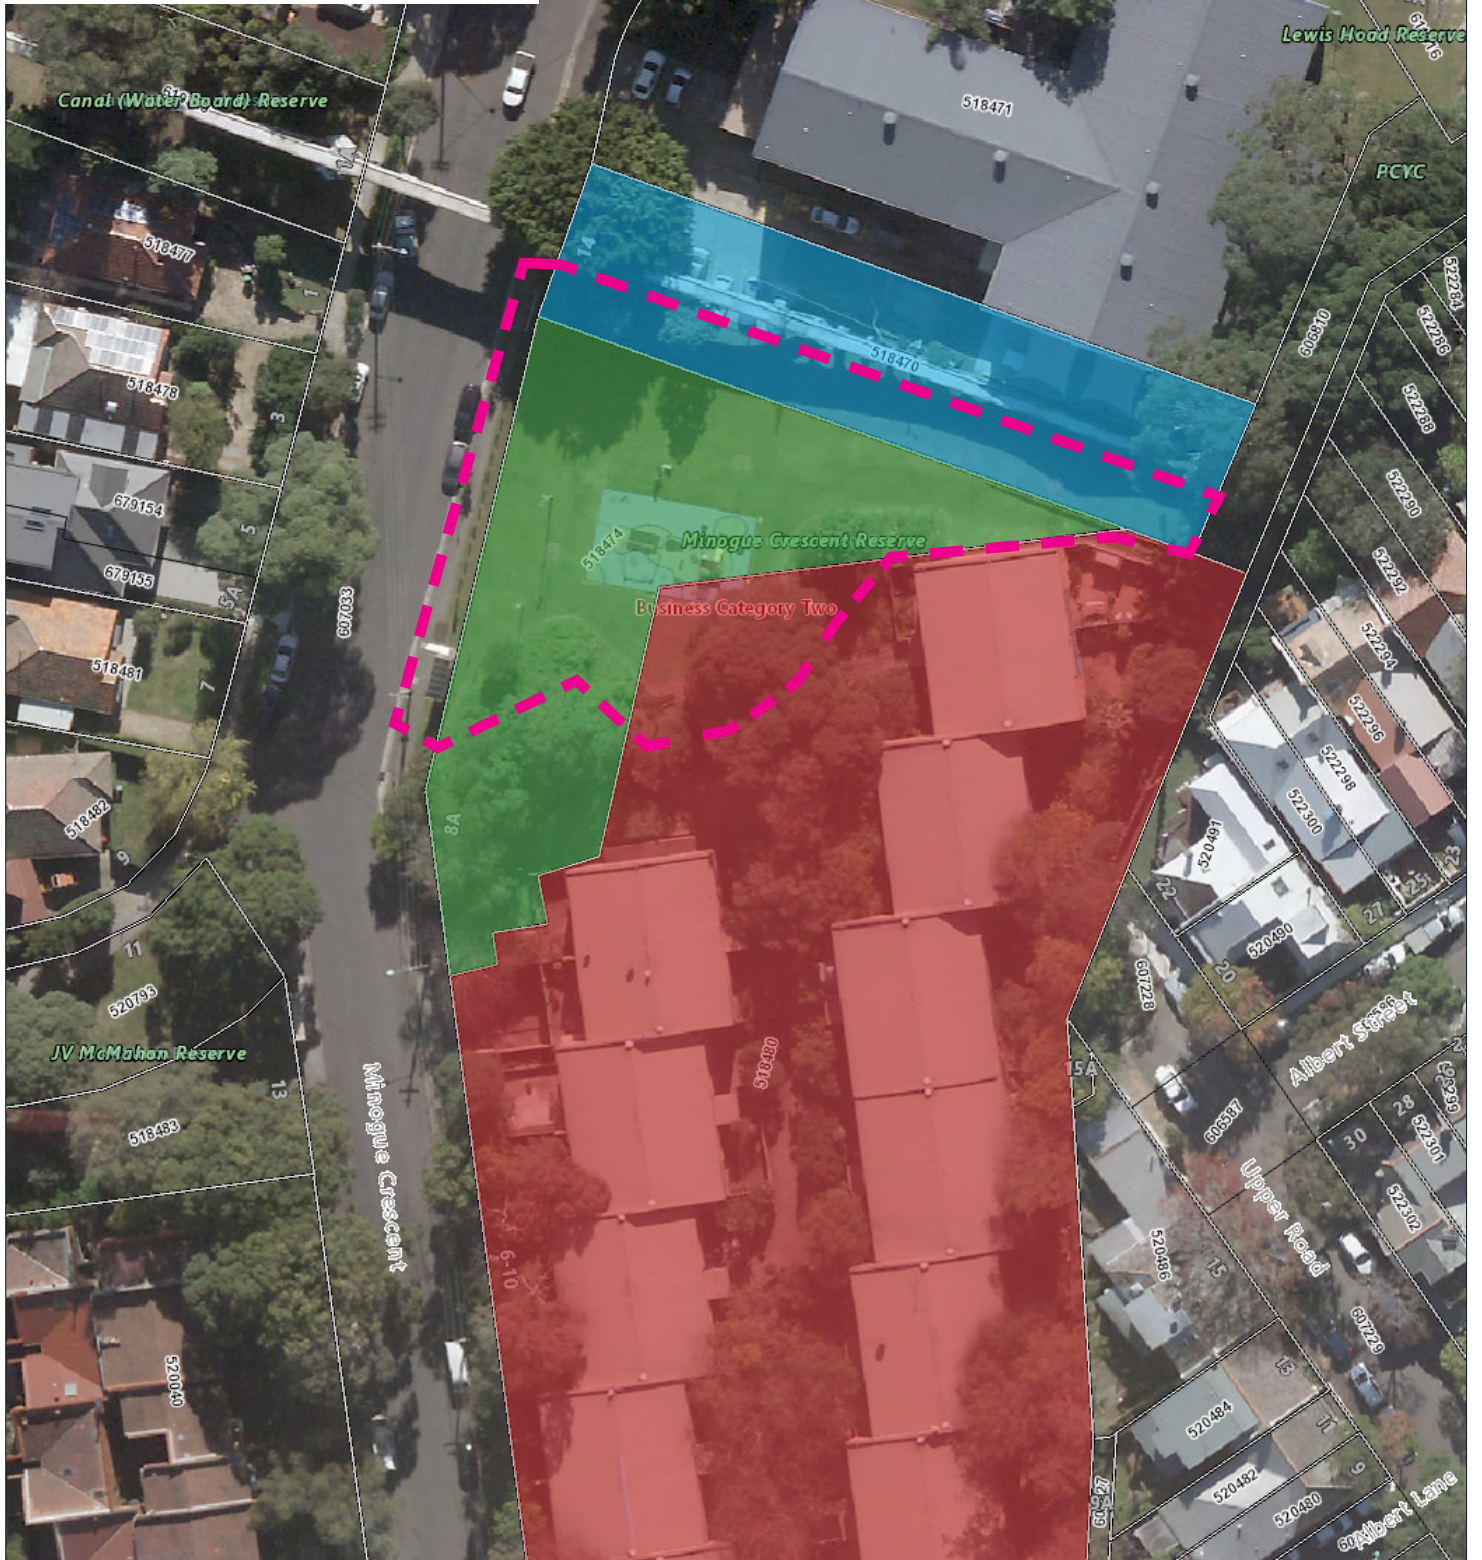

- Land and Housing Corporation Owned
- City of Sydney Owned
- Sydney Water Owned
- Extent of Works