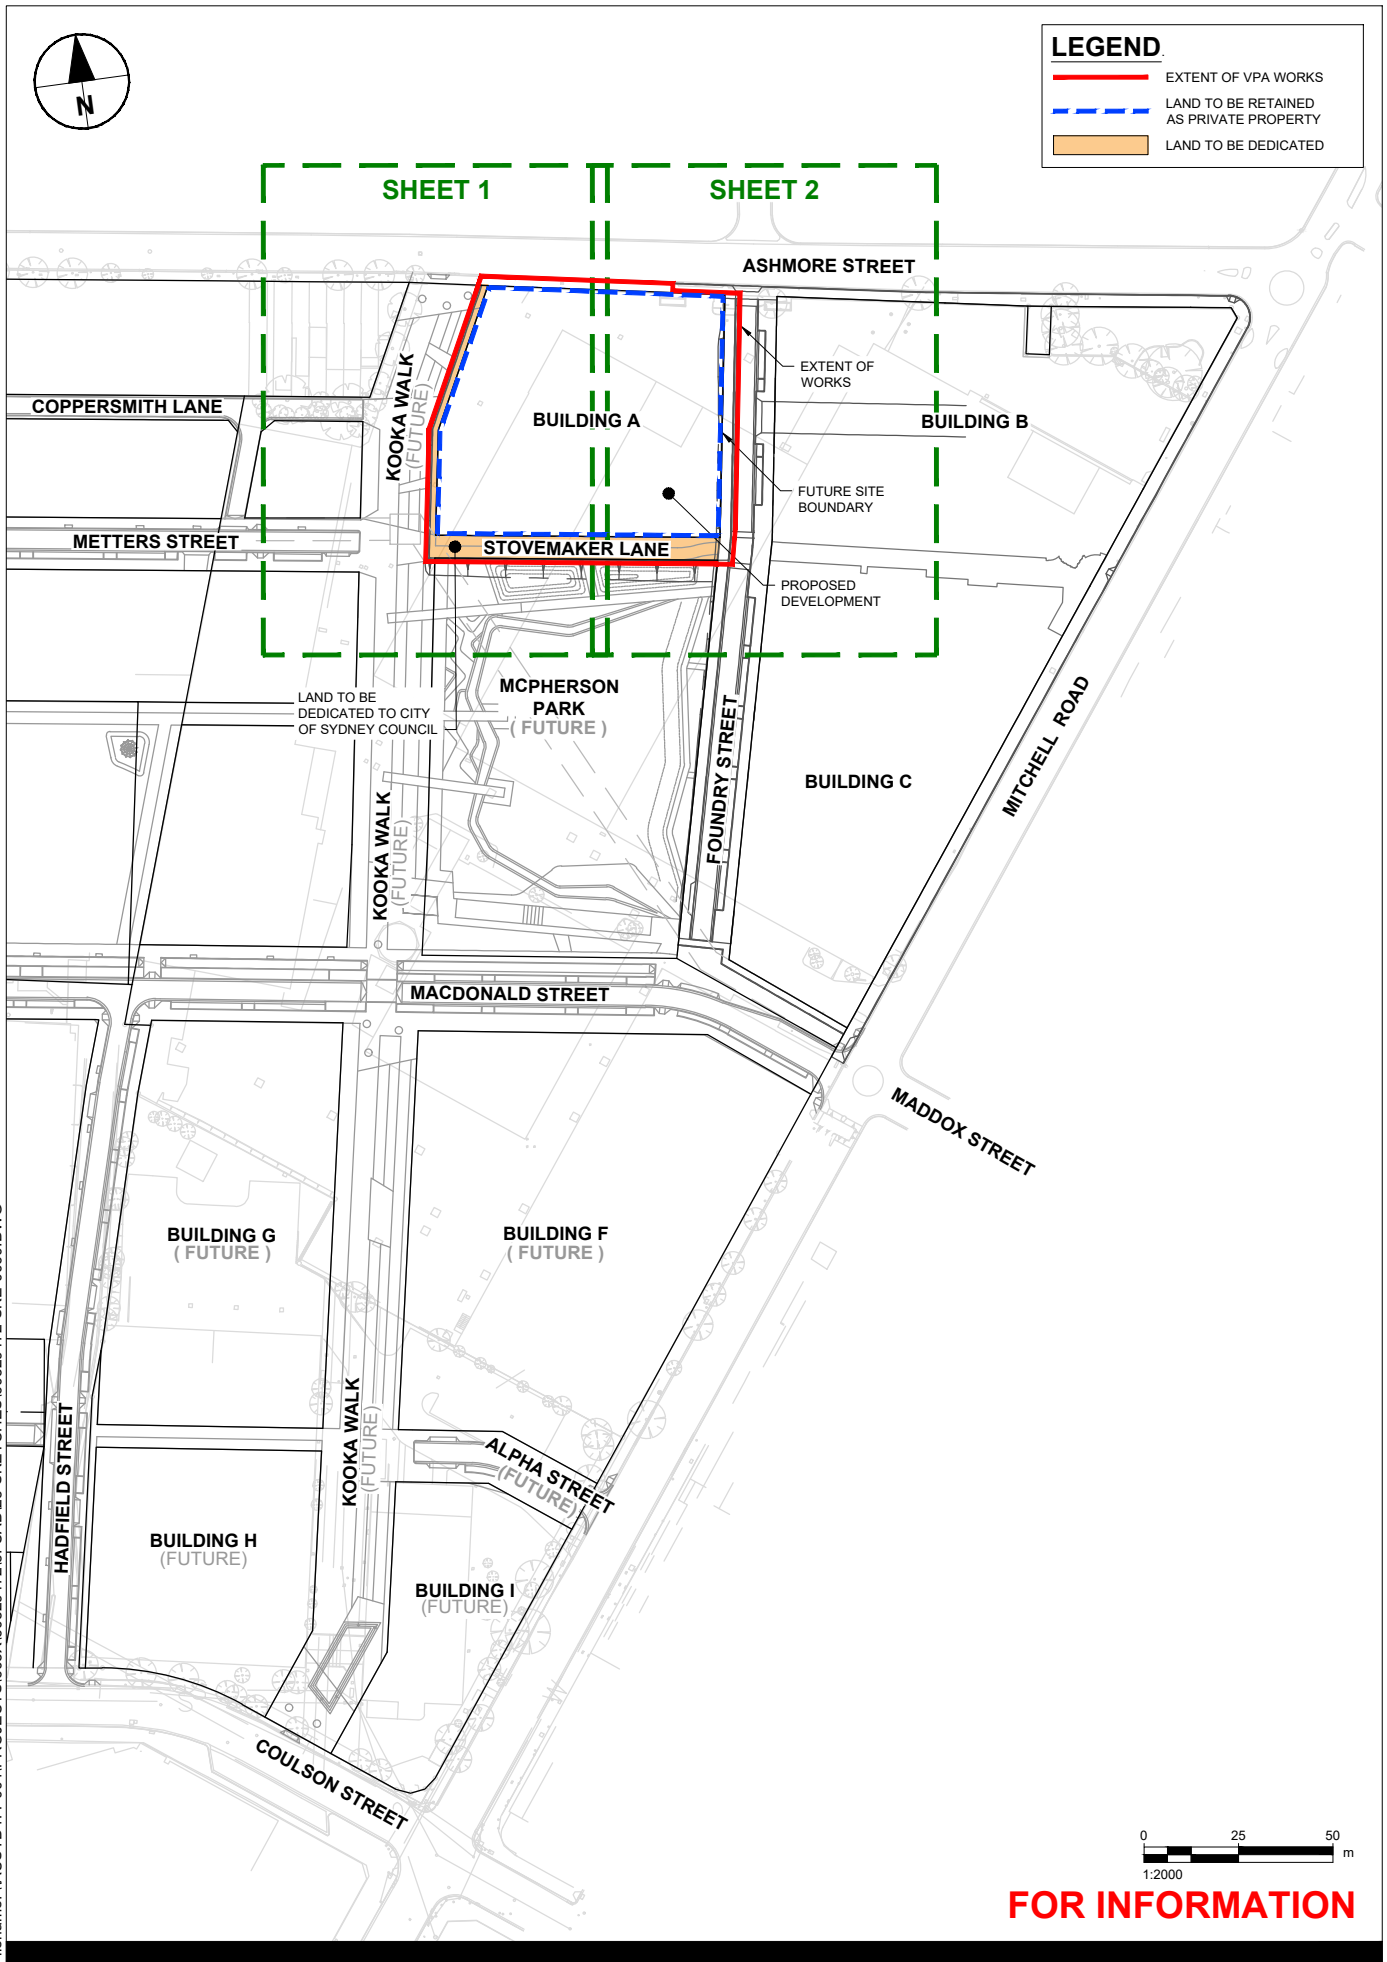

ISO A4 210mm x 297mm
Approved:
Checked:
Designer:
Project Management Initials:
Last saved by: TOWNSEND\SW(2020-11-03) Last Plotted: 2020-11-03
Filename: \\AUSYD1\FP001\PROJECTS\60529472\5_CAD\25-SKE\TCHES\60529472-SKE-0060.DWG