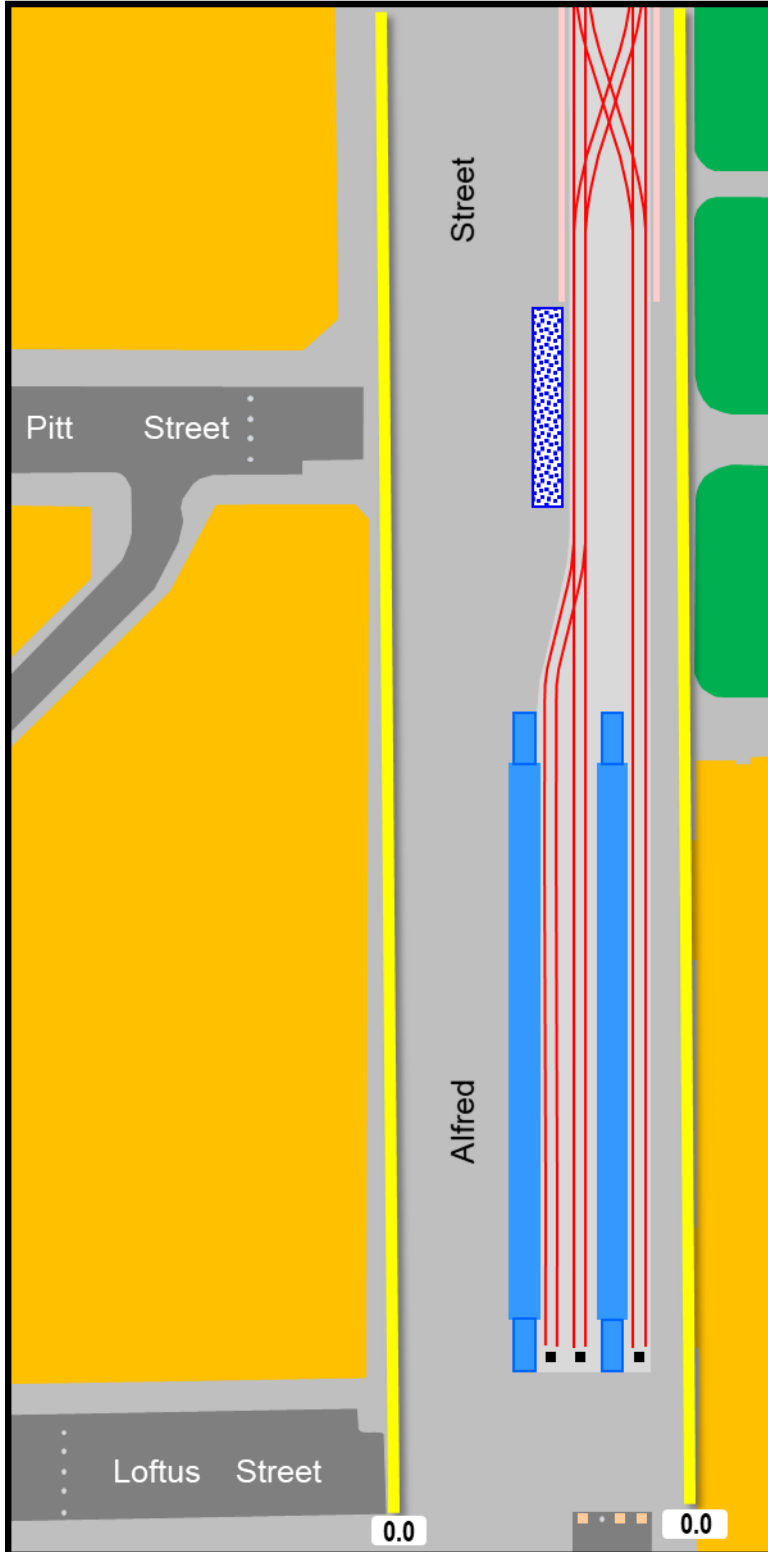

Parking – No Stopping on Alfred Street from Loftus to George Streets, Sydney

 No Stopping

 Special Service Vehicle Zone
1.30am - 4.30am