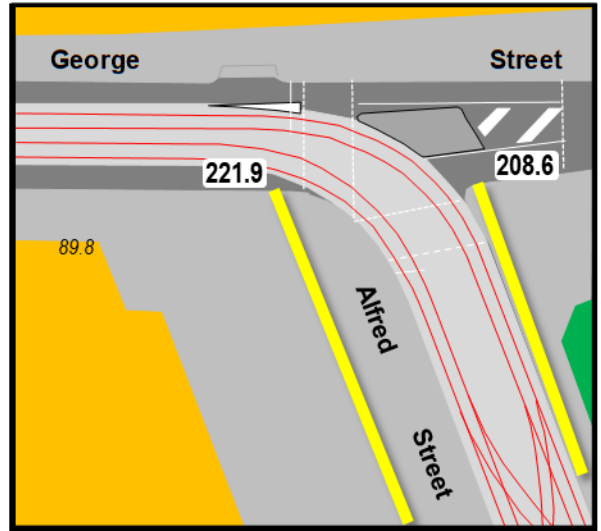

Parking – No Stopping on Alfred Street from Loftus to George Streets, Sydney

 No Stopping

 Special Service Vehicle Zone
1.30am - 4.30am