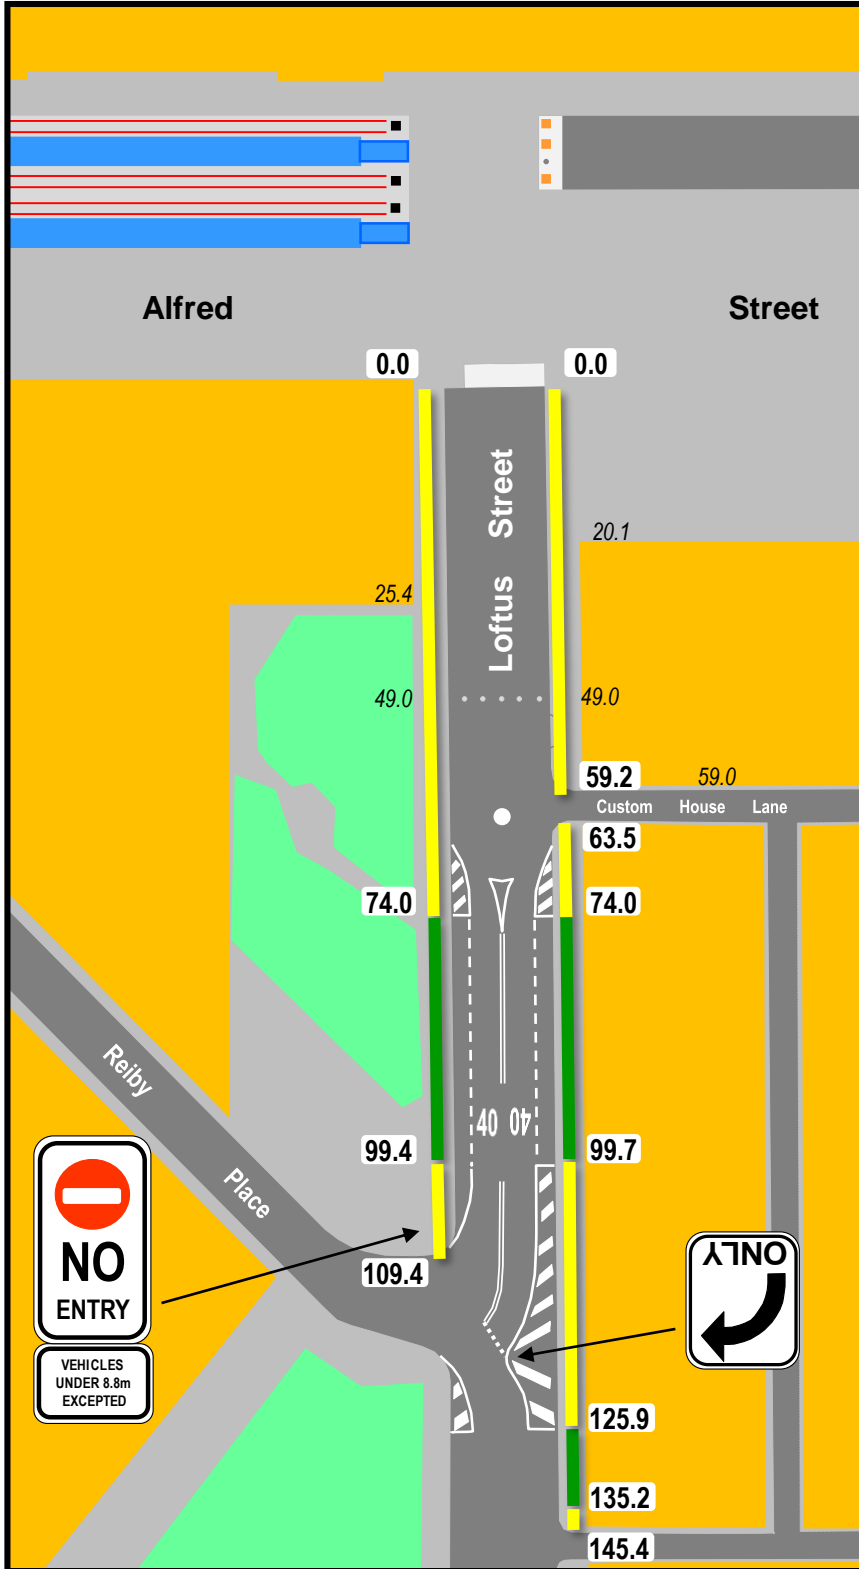

Parking – No Stopping, Loading Zone, 4P Ticket parking and traffic access on Loftus Street from Alfred Street to Reiby Place, Sydney

-  No Stopping
-  Loading Zone Ticket
 - 6am-6pm Mon-Fri
 - 6am-10am Sat
 - 4P Ticket
 - 6pm-10pm Mon-Fri
 - 10am-10pm Sat
 - 8am-10pm Sun & Public Holidays