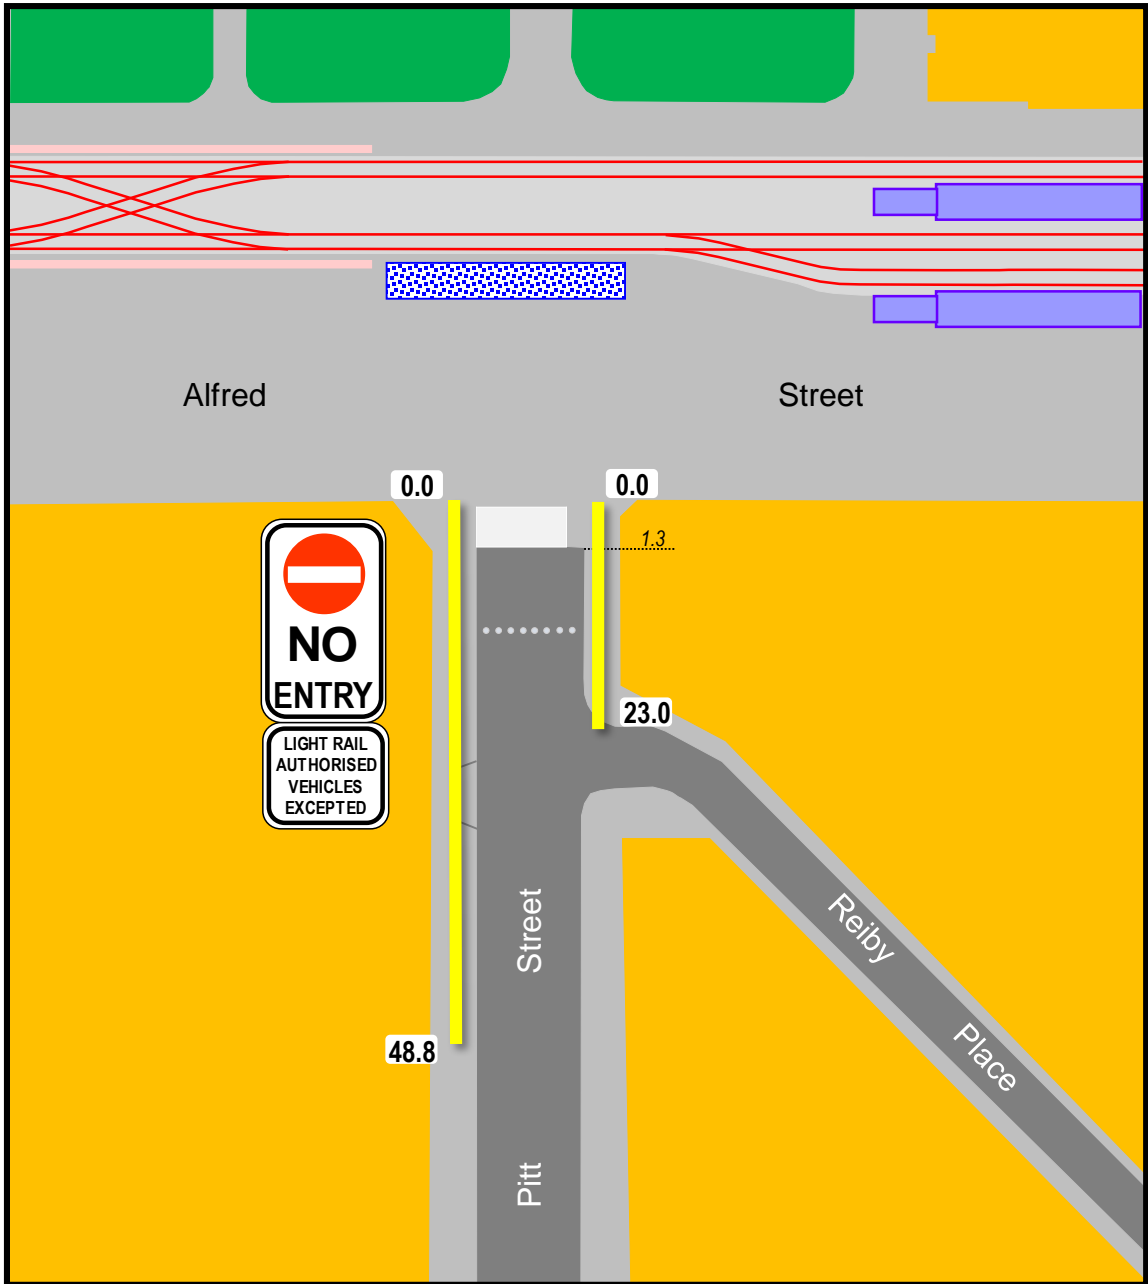

## Parking – No Stopping on Pitt Street from Alfred Street to Reiby Place, Sydney

 **No Stopping**

 Special Service Vehicle Zone 1.30am - 4.30am