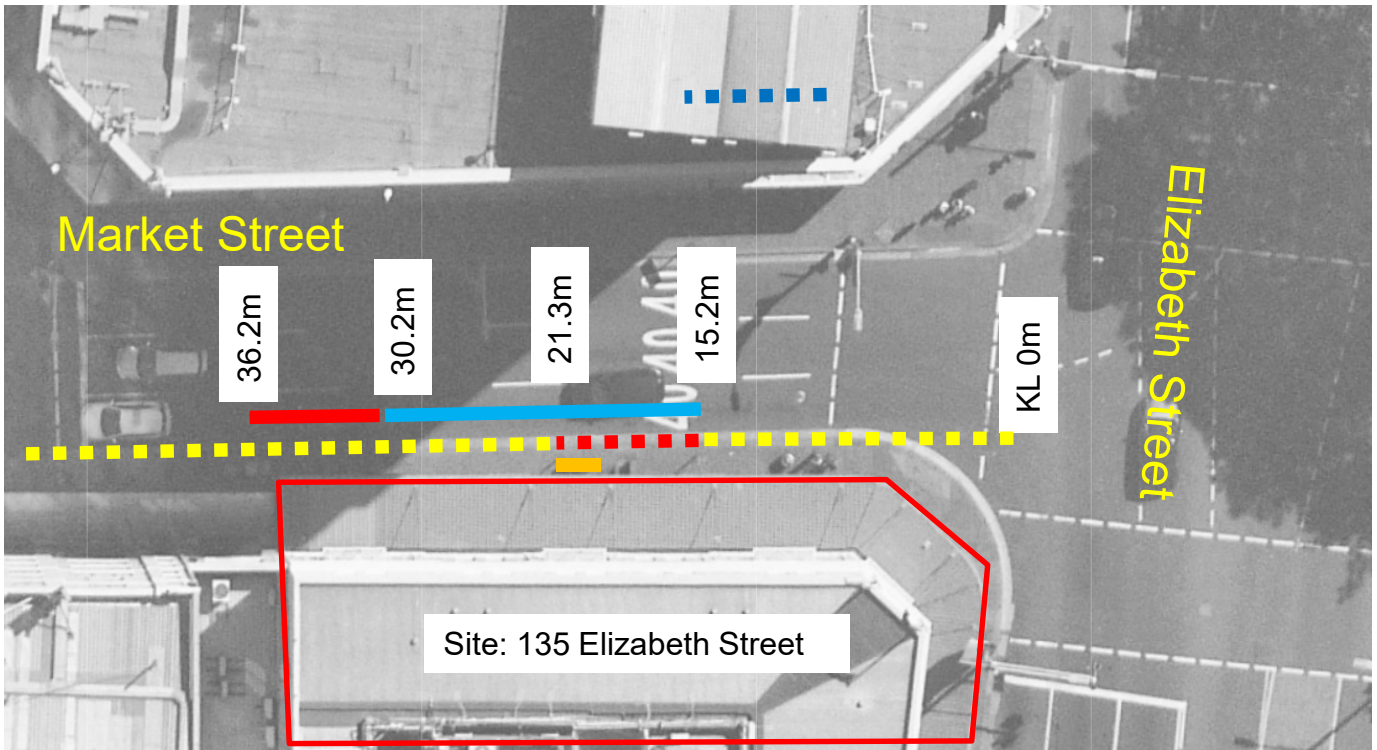

## Market Street, Sydney Works Zone

### Proposed

-  Works Zone 10am-3pm Mon-Fri  
7am-5pm Sat and  
No Stopping All Other Times  
Aust Post Vehicles Excepted  
3 Mins Limit
-  No Stopping  
Aust Post Vehicles  
Excepted 3 Mins Limit