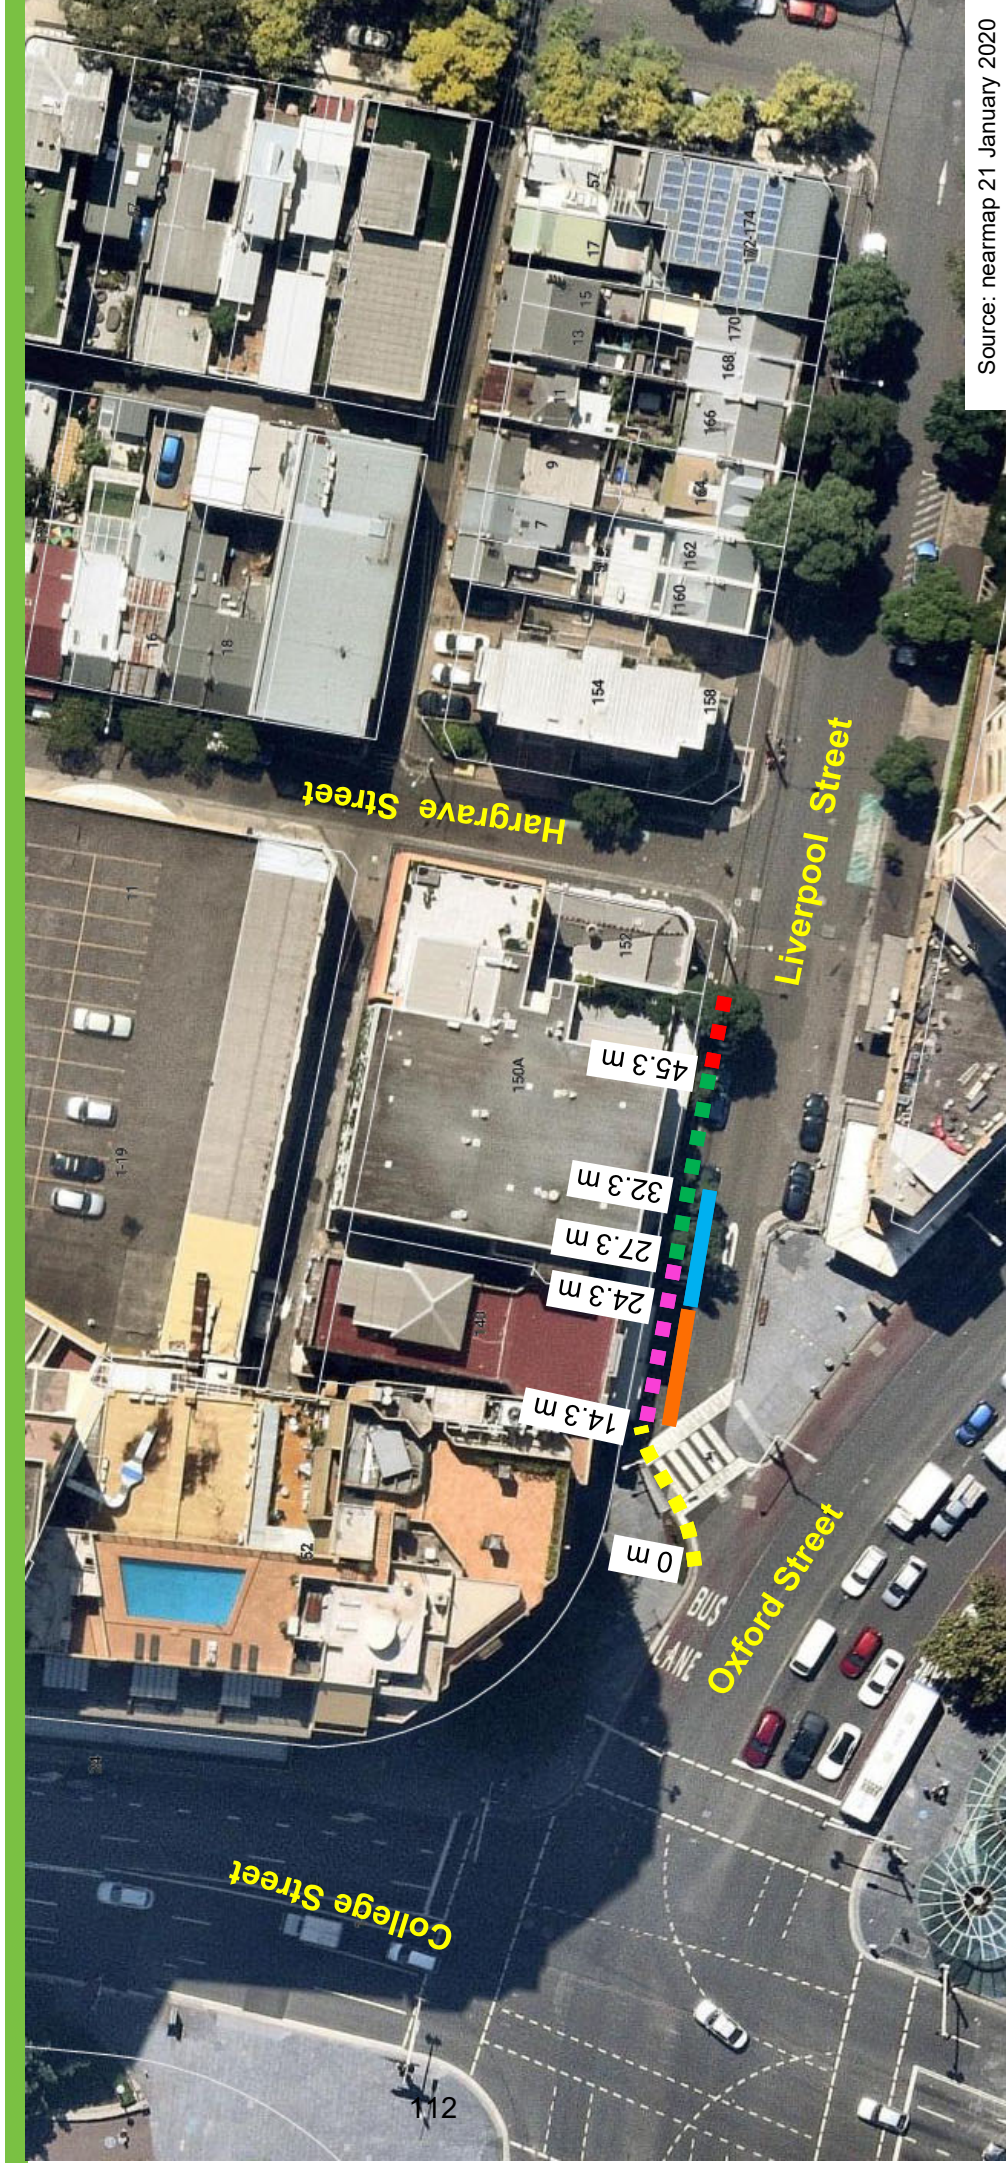

142 Liverpool street, Darlinghurst Proposed Works Zone

Source: nearmap 21 January 2020

Existing		Proposed	
	No Stopping		Works Zone
	1P Ticket 8am-10pm Permit Holders Excepted Area 21		7.30am-5.30pm Mon-Fri
	Loading Zone		7.30am-3.30pm Sat
			1P Ticket 5.30pm-10pm Mon-Fri 3.30pm-10pm Sat
			8am-10pm Sun & Public Holidays
			Permit Holders Excepted Area 21
			No Parking
			Authorised Car Share Vehicles
			Excepted Zone GG