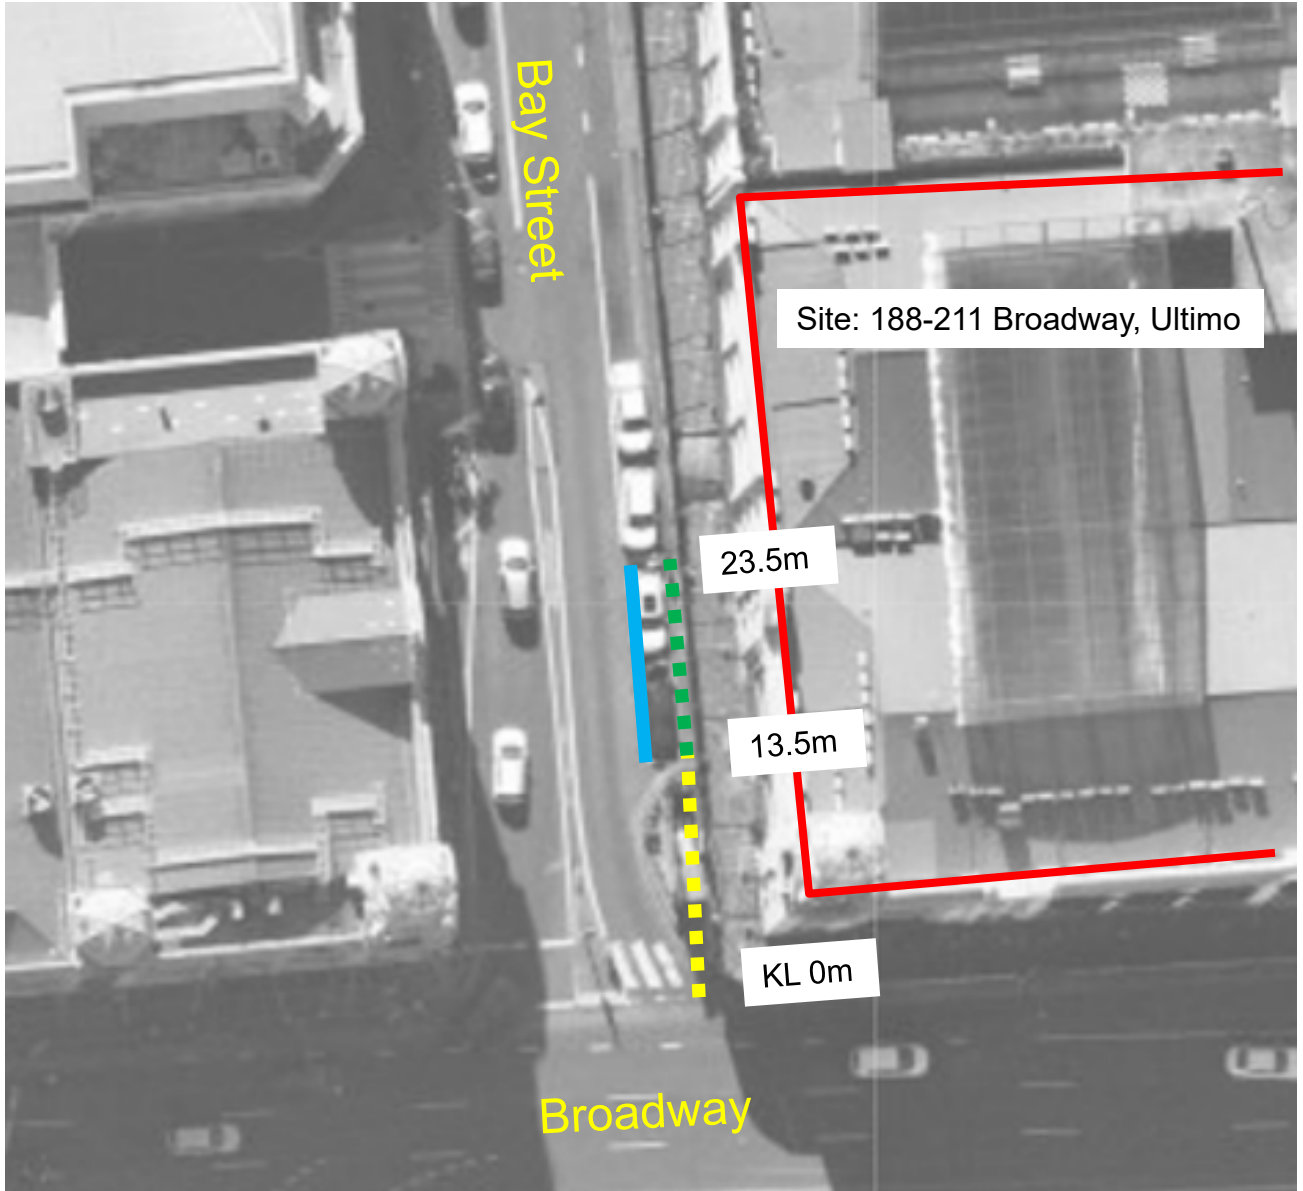

Bay Street, Ultimo Works Zone

Existing

-  No Stopping
-  Loading Zone Ticket 6am-6pm
Mon-Fri 6am-10am Sat
4P Ticket 6pm-12am Mon-Fri
10am-12am Sat 8am-12am
Sun & Public Holidays

Proposed

-  Works Zone 7.30am-5.30pm Mon-Fri
7.30am-3.30pm Sat
4P Ticket 5.30pm-Midnight Mon-Fri
3.30pm-Midnight Sat 8am-Midnight
Sun & Public Holidays