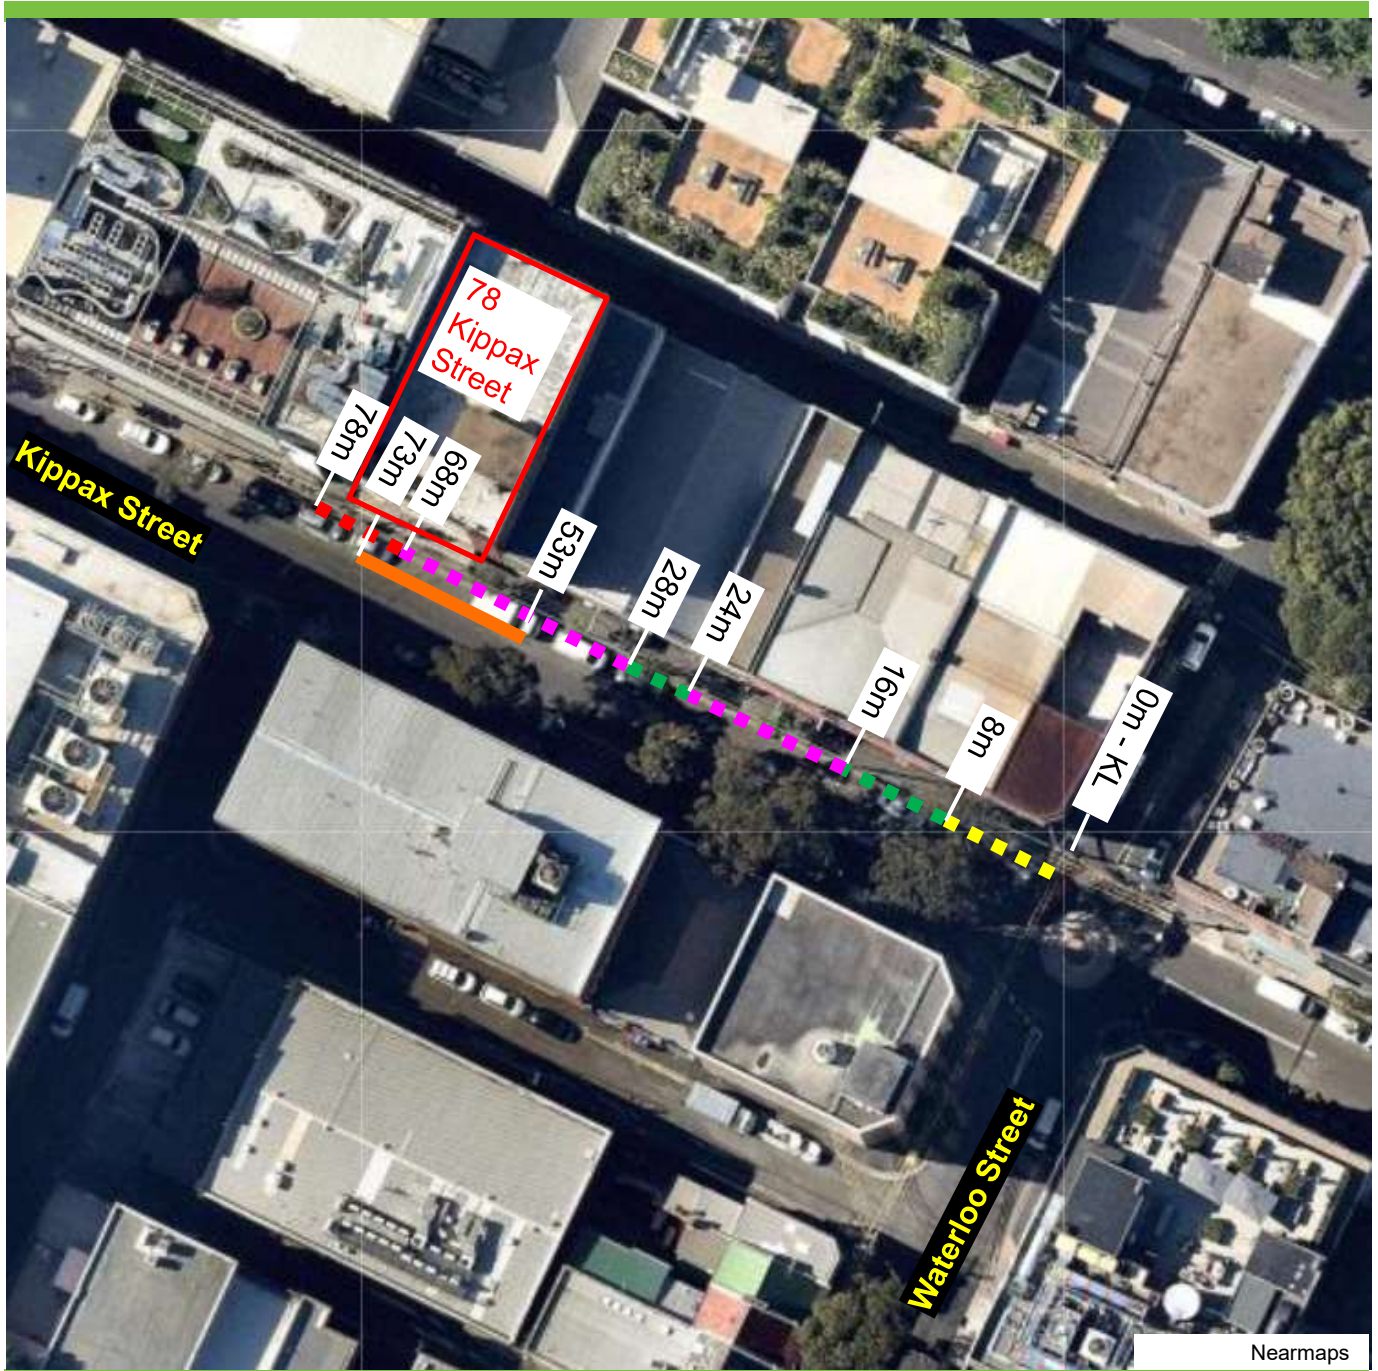

Proposal

Kippax Street, Surry Hills Proposed Works Zone

Nearmaps

Existing

- ■ ■ "No Stopping"
- ■ ■ "2P Ticket 8am-6pm Mon-Fri Permit Holders Excepted Area 18", "4P Ticket 6pm-10pm Mon-Fri, 8am-10pm Sat, Sun & Public Holidays Permit Holders Excepted Area 18"

[Existing or Proposed]

- ■ ■ "Loading Zone 8am-6pm Mon-Fri", "4P Ticket 6pm-10pm Mon-Fri, 8am-10pm Sat, Sun & Public Holidays Permit Holders Excepted Area 18"
- ■ ■ "No Parking Car Share Vehicles Excepted Zone GG"

Proposed

- ■ ■ "Works Zone 7.30am-5.30 pm Mon-Fri, 7.30am-3.30pm Sat", "4P Ticket 5.30pm-10pm Mon-Fri, 3.30pm-10pm Sat, 8am-10pm Sun & Public Holidays Permit Holders Excepted Area 18"