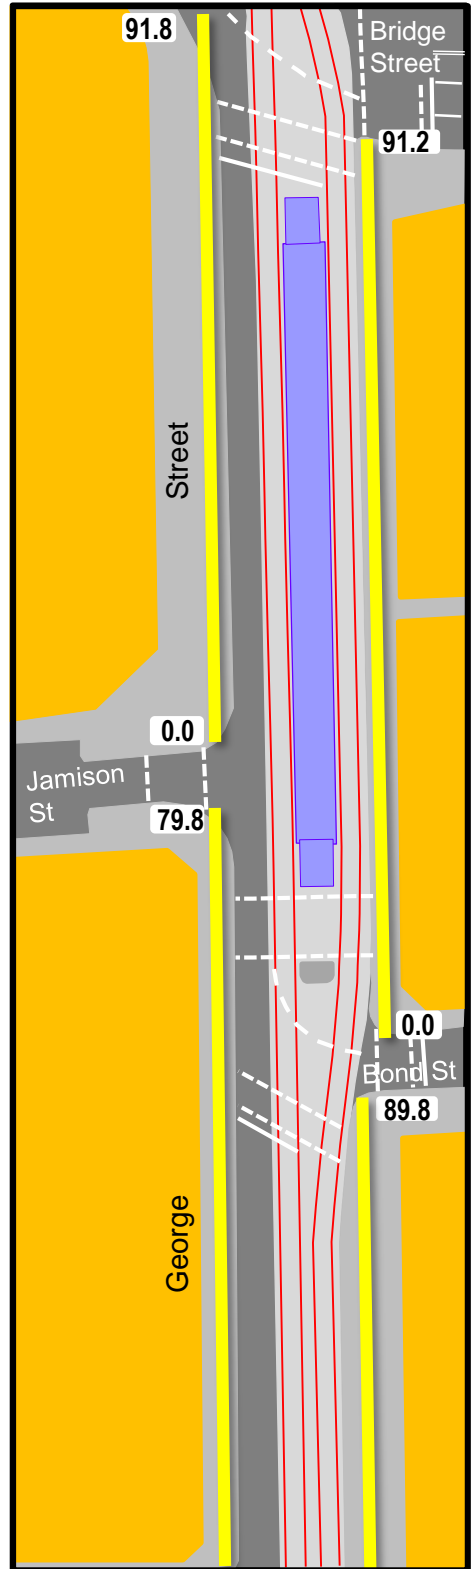

Parking restrictions - George Street, Sydney from King Street to Bridge/Grosvenor Streets

 No Stopping

Parking restrictions - George Street, Sydney from King Street to Bridge/Grosvenor Streets

 **No Stopping**

 ¹⁴⁷ Special Service Vehicle Zone 1.30am-4.30am