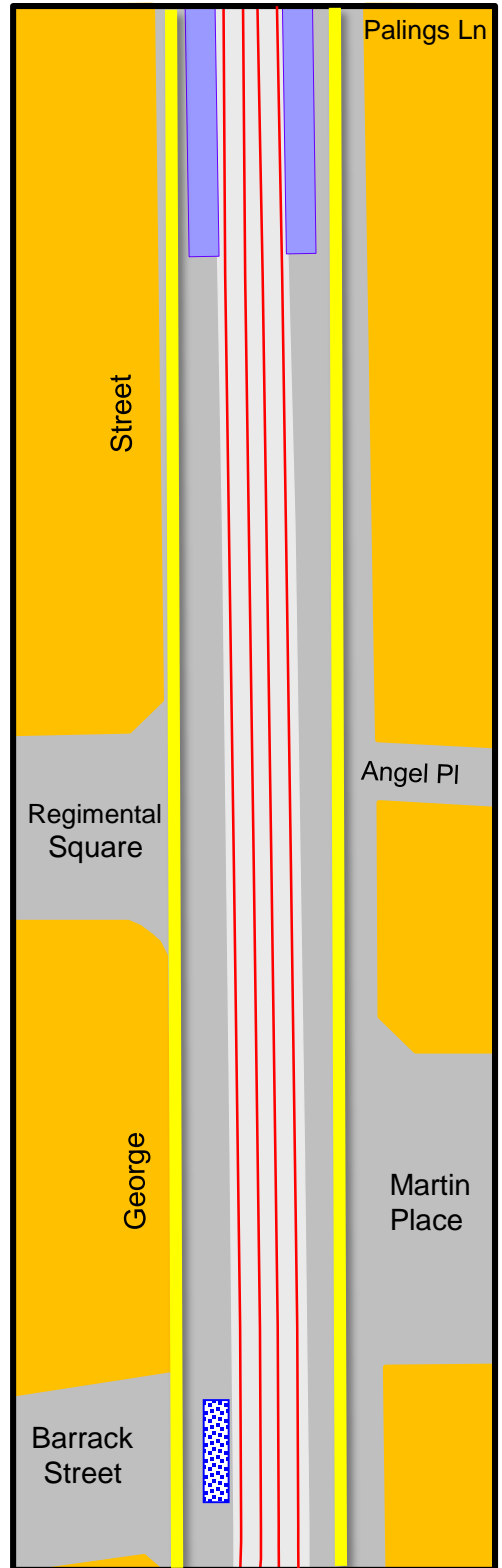

Parking restrictions - George Street, Sydney from King Street to Bridge/Grosvenor Streets

 No Stopping

Parking restrictions - George Street, Sydney from King Street to Bridge/Grosvenor Streets

 **No Stopping**

 ¹⁴⁷ Special Service Vehicle Zone 1.30am-4.30am