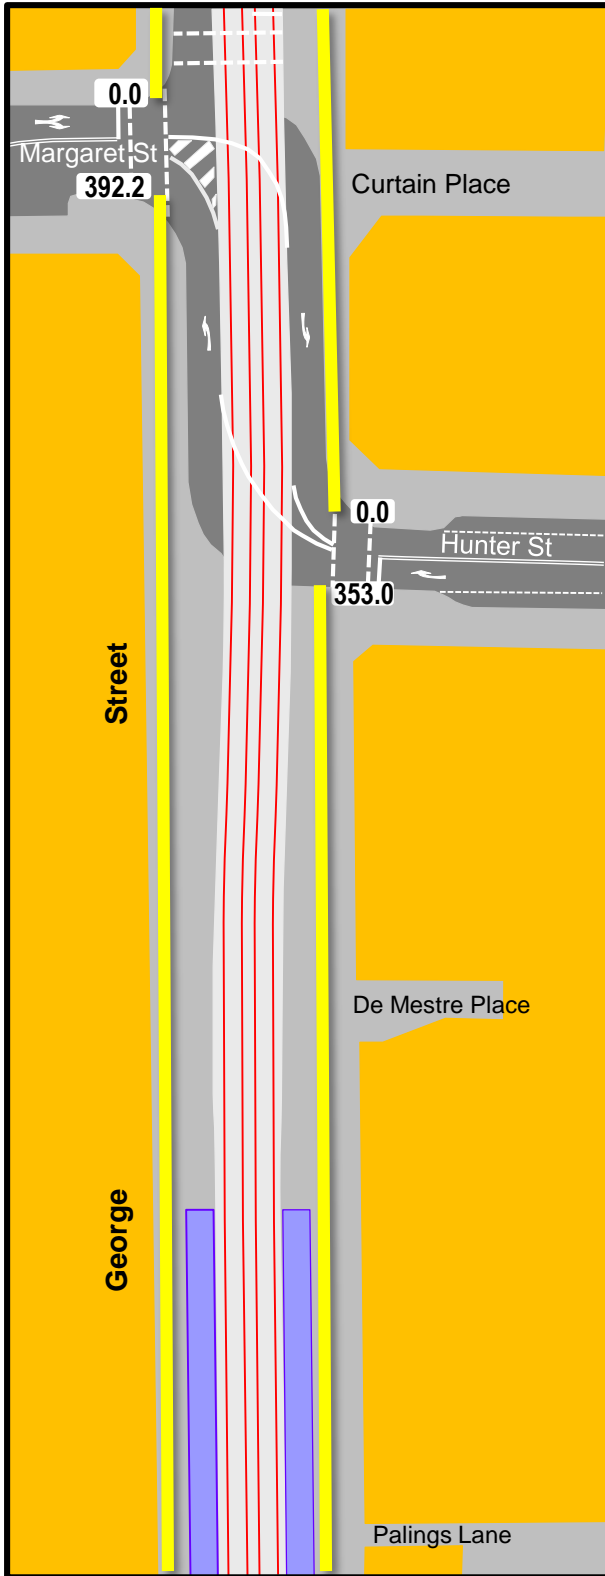

Parking restrictions - George Street, Sydney from King Street to Bridge/Grosvenor Streets

 No Stopping

Parking restrictions - George Street, Sydney from King Street to Bridge/Grosvenor Streets

 **No Stopping**

 ¹⁴⁷ Special Service Vehicle Zone 1.30am-4.30am