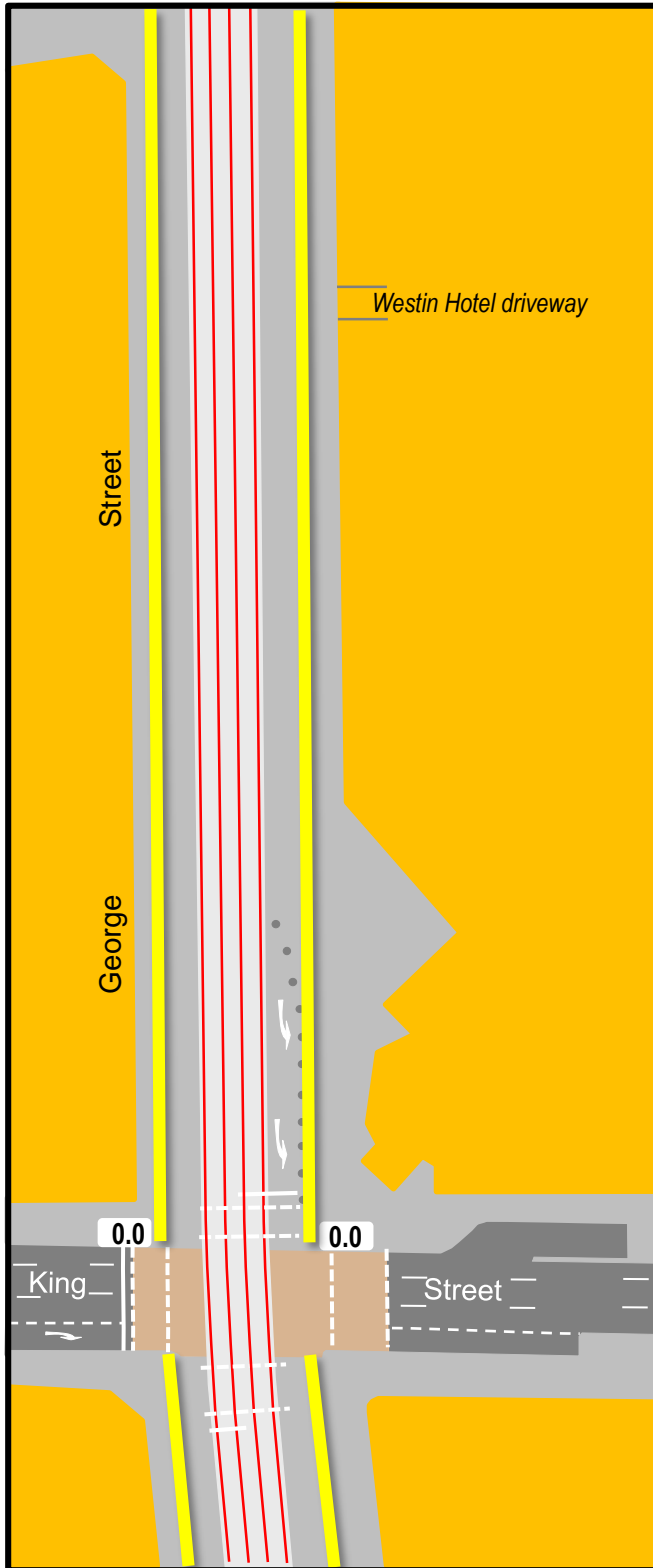

Parking restrictions - George Street, Sydney from King Street to Bridge/Grosvenor Streets

 No Stopping

Parking restrictions - George Street, Sydney from King Street to Bridge/Grosvenor Streets

 **No Stopping**

 ¹⁴⁷ Special Service Vehicle Zone 1.30am-4.30am