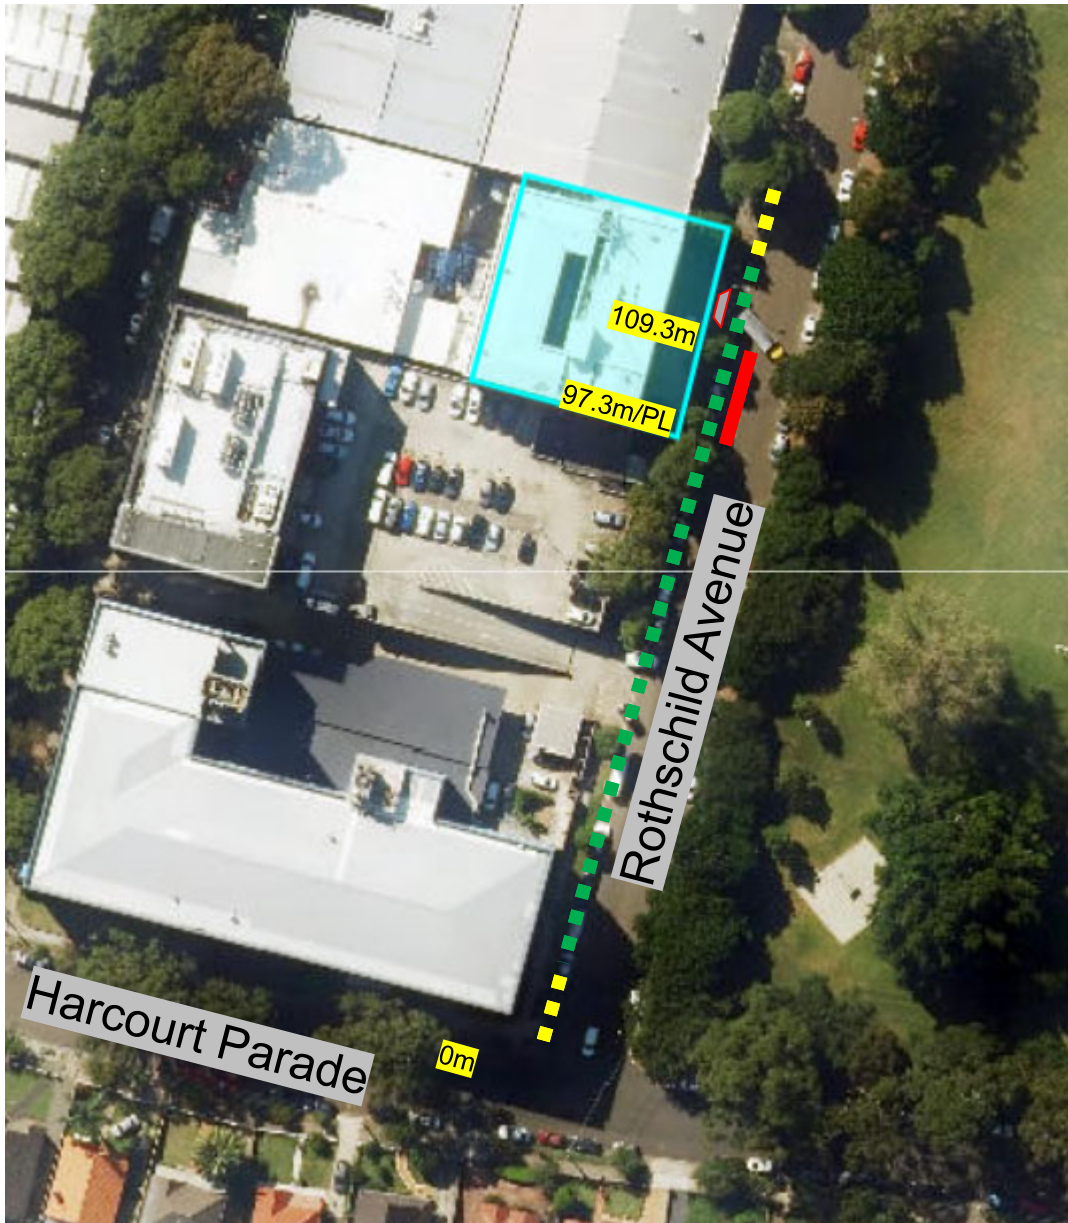

Rothschild Avenue, Rosebery Proposed parking changes

Existing

-  "No Stopping"
-  "Unrestricted Parking"
-  Driveway

Proposed

-  "P15 Minute 6am-4.30pm Mon-Fri"