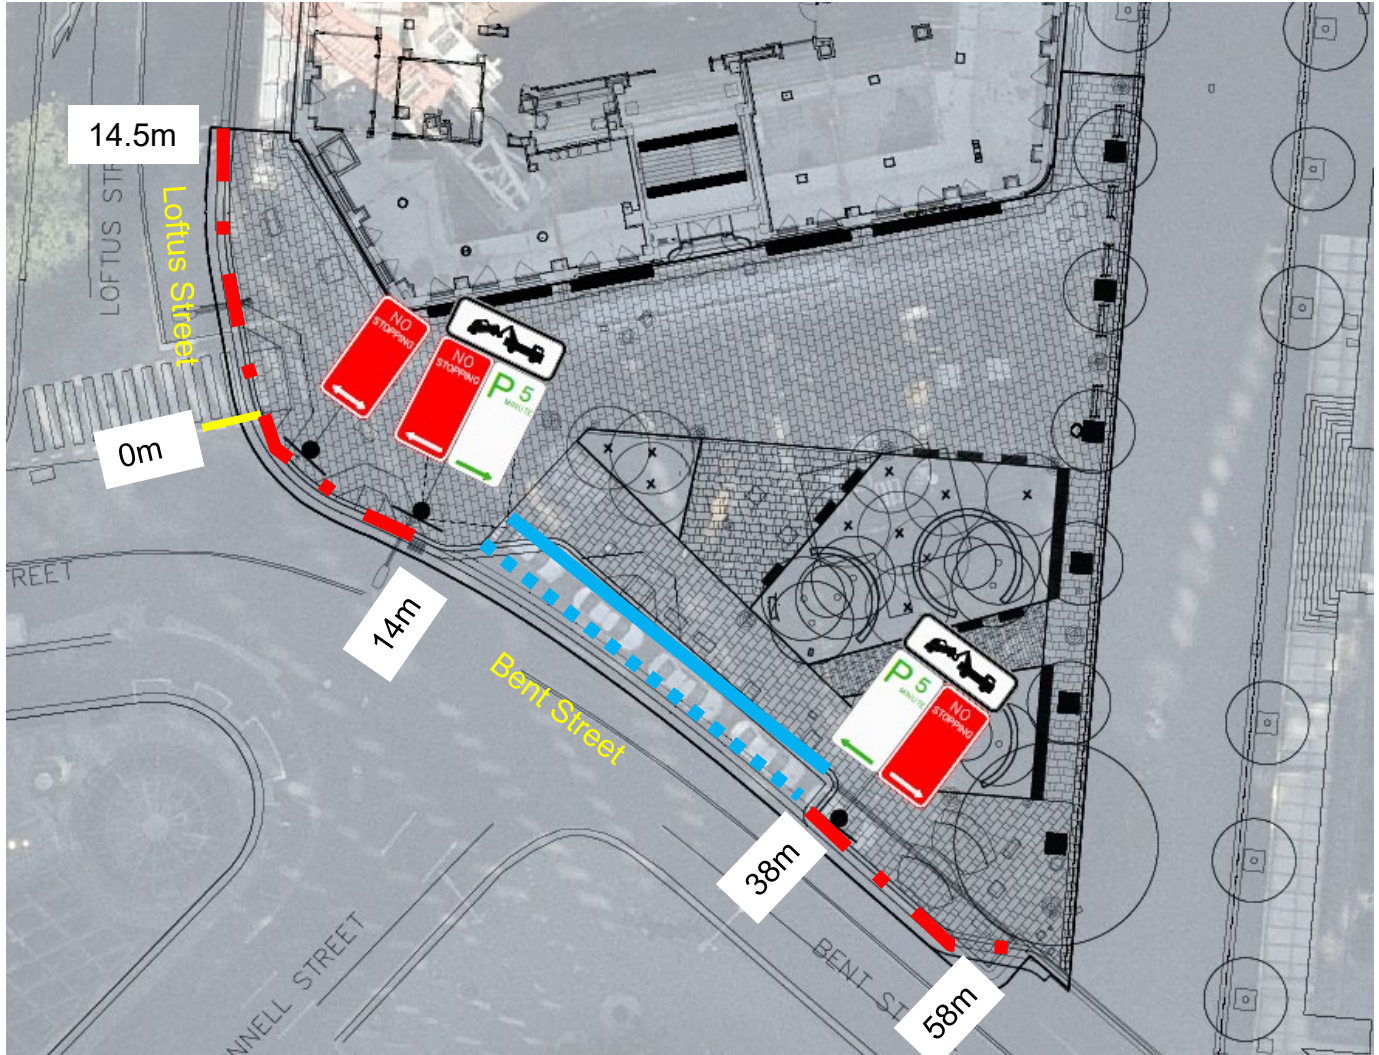

Bent Street, Sydney Traffic Treatment and Parking Changes

Existing Parking Restriction

Taxi Zone 6am-10pm
Mon-Fri and 4P Ticket
8am-10pm Sat Sun &
Public Holidays

Proposed Parking Restriction

P 5 minute

Proposed Traffic Treatment

Footpath Widening