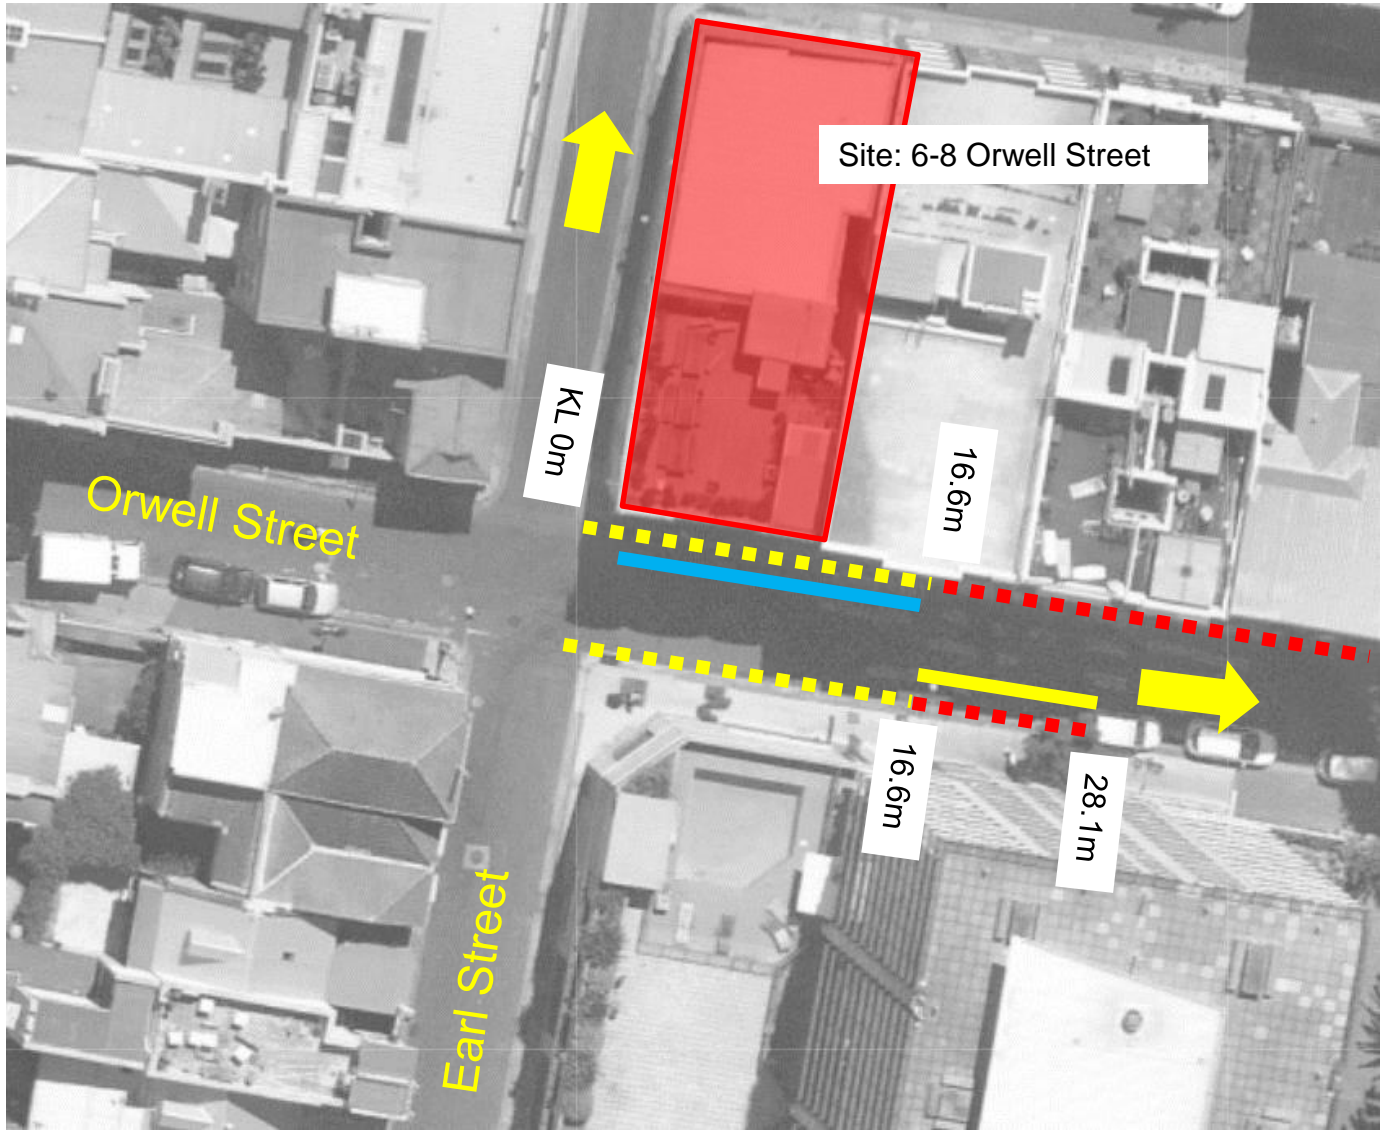

Orwell Street, Potts Point Works Zone

Existing

-  No Stopping
-  No Parking
-  No Parking Coaches Excepted

Proposed

-  Works Zone 7.30am-5.30pm
Mon-Fri 7.30am-3.30pm Sat
and No Stopping All Other
Times
-  No Stopping 7.30am-5.30pm
Mon-Fri 7.30am-3.30pm Sat
and No Parking Coaches
Excepted All Other Times