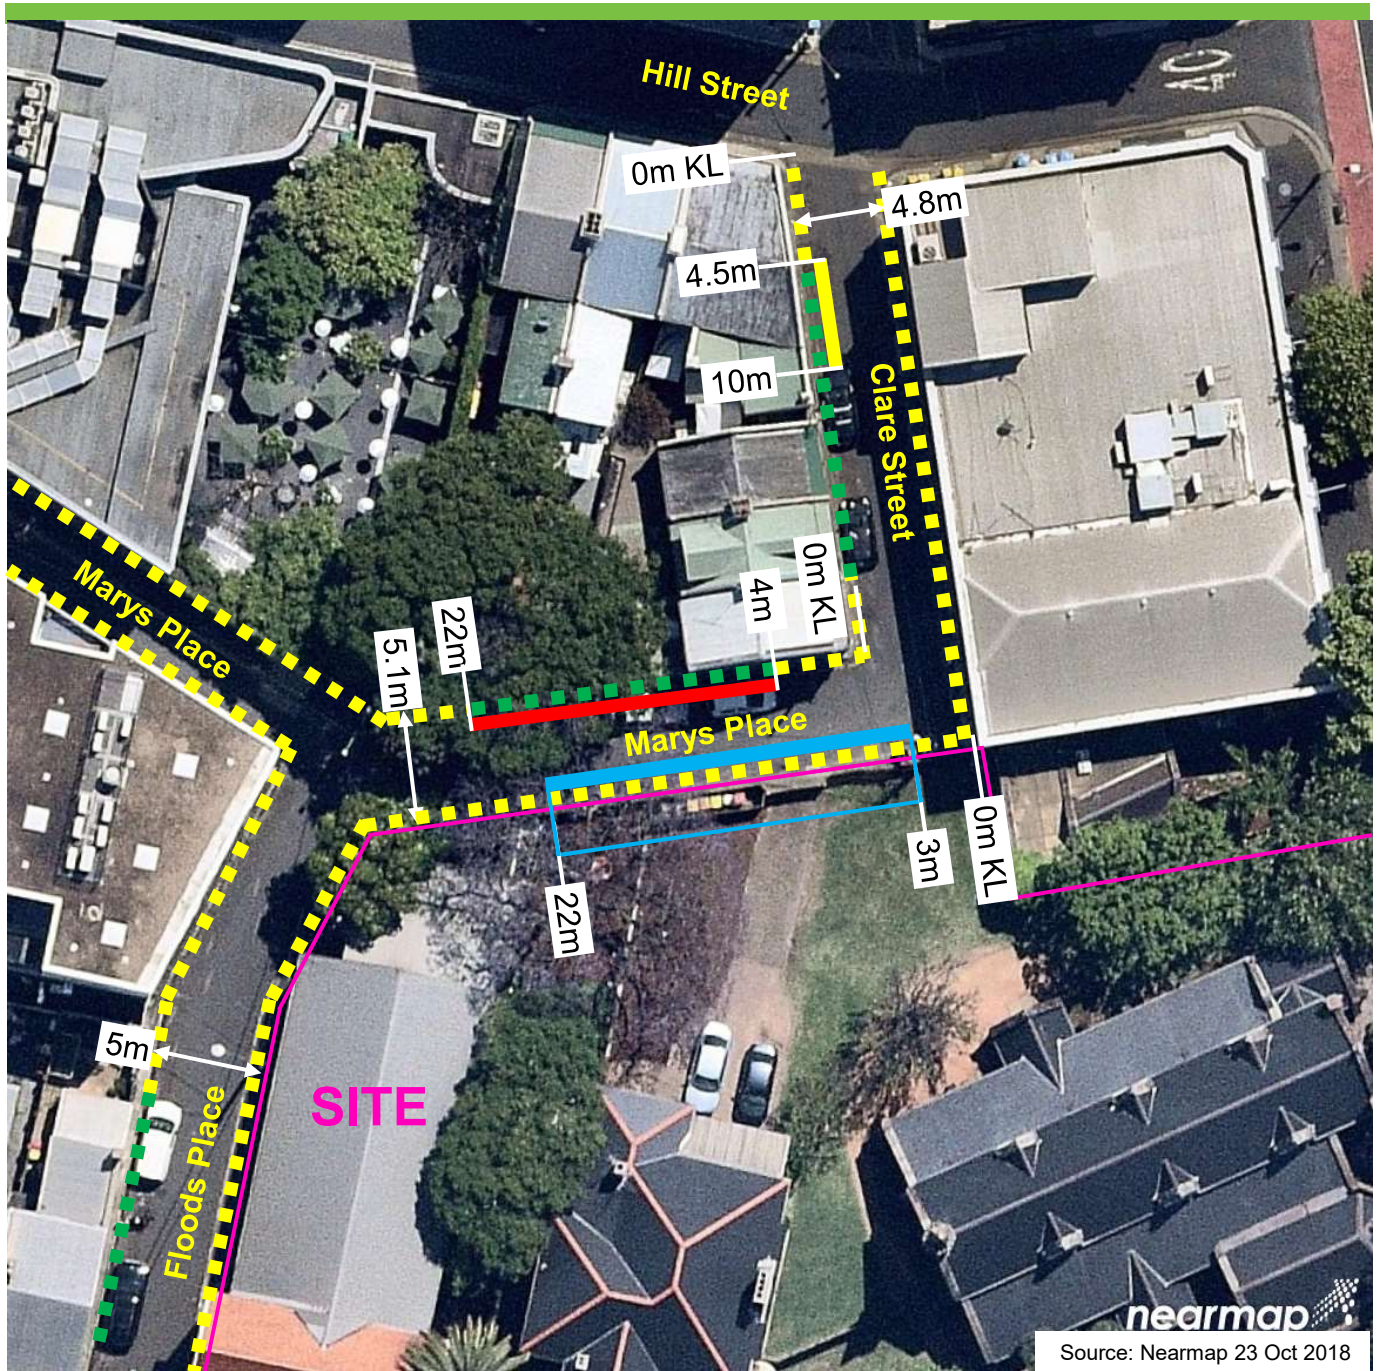

Proposal

Marys Place, Surry Hills Proposed parking changes

Existing

- ■ ■ "No Stopping"
- ■ ■ "1P 8am-10pm Mon-Sat Permit Holders Excepted Area 18"

Proposed

- ■ ■ "No Stopping 7.30am-5.30pm Mon-Fri, 7.30am-3.30pm Sat" & "1P 5.30pm-10pm Mon-Fri, 3.30pm-10pm Sat, Permit Holders Excepted Area 18"
- ■ ■ "Works Zone 7.30am-5.30pm Mon-Fri, 7.30am-3.30pm Sat" & "No Stopping All Other Times"
- ■ ■ "No Parking 7.30am-5.30pm Mon-Fri, 7.30am-3.30pm Sat" & "1P 5.30pm-10pm Mon-Fri, 3.30pm-10pm Sat, Permit Holders Excepted Area 18"