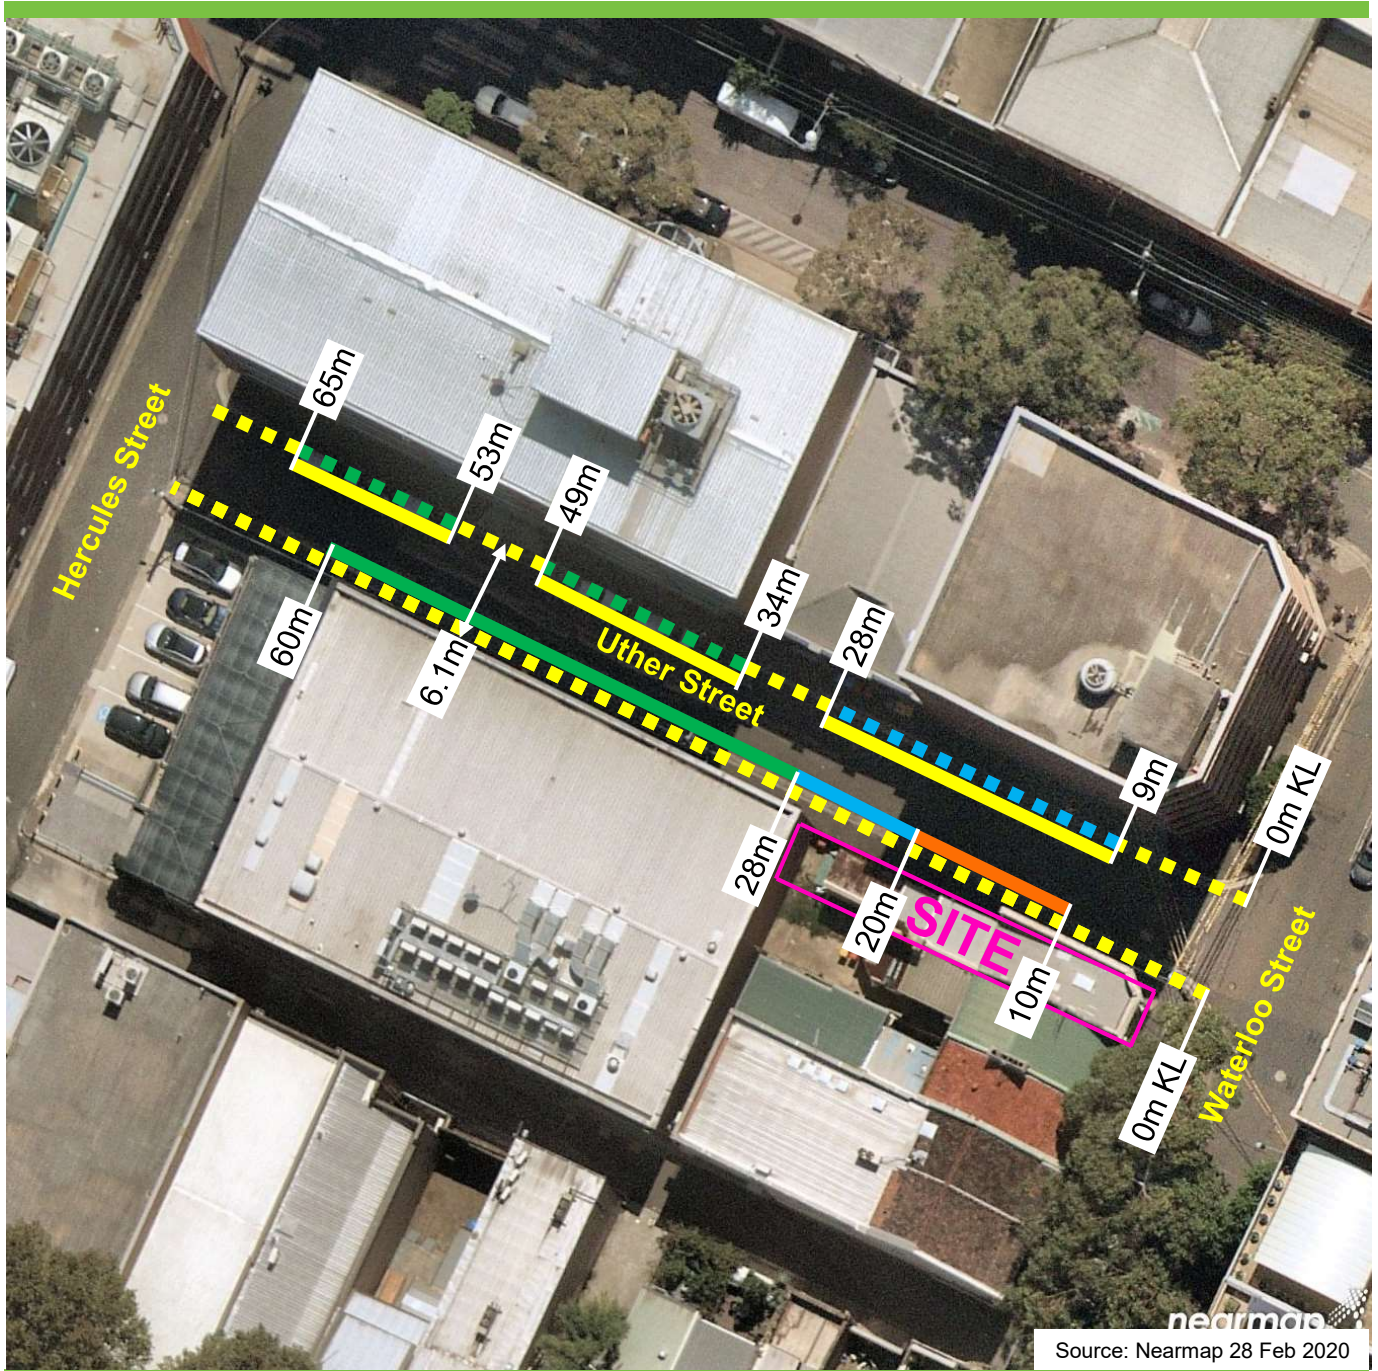

Proposal

Uther Street, Surry Hills Proposed parking changes

Existing

- "No Stopping"
- Unrestricted for parking
- "Loading Zone 8.30am-5pm Mon-Fri"

Proposed

- "No Stopping"
- Unrestricted for parking
- "Loading Zone 8.30am-5pm Mon-Fri"
- "Works Zone 7.30am-5.30pm Mon-Fri, 7.30am-3.30pm Sat"