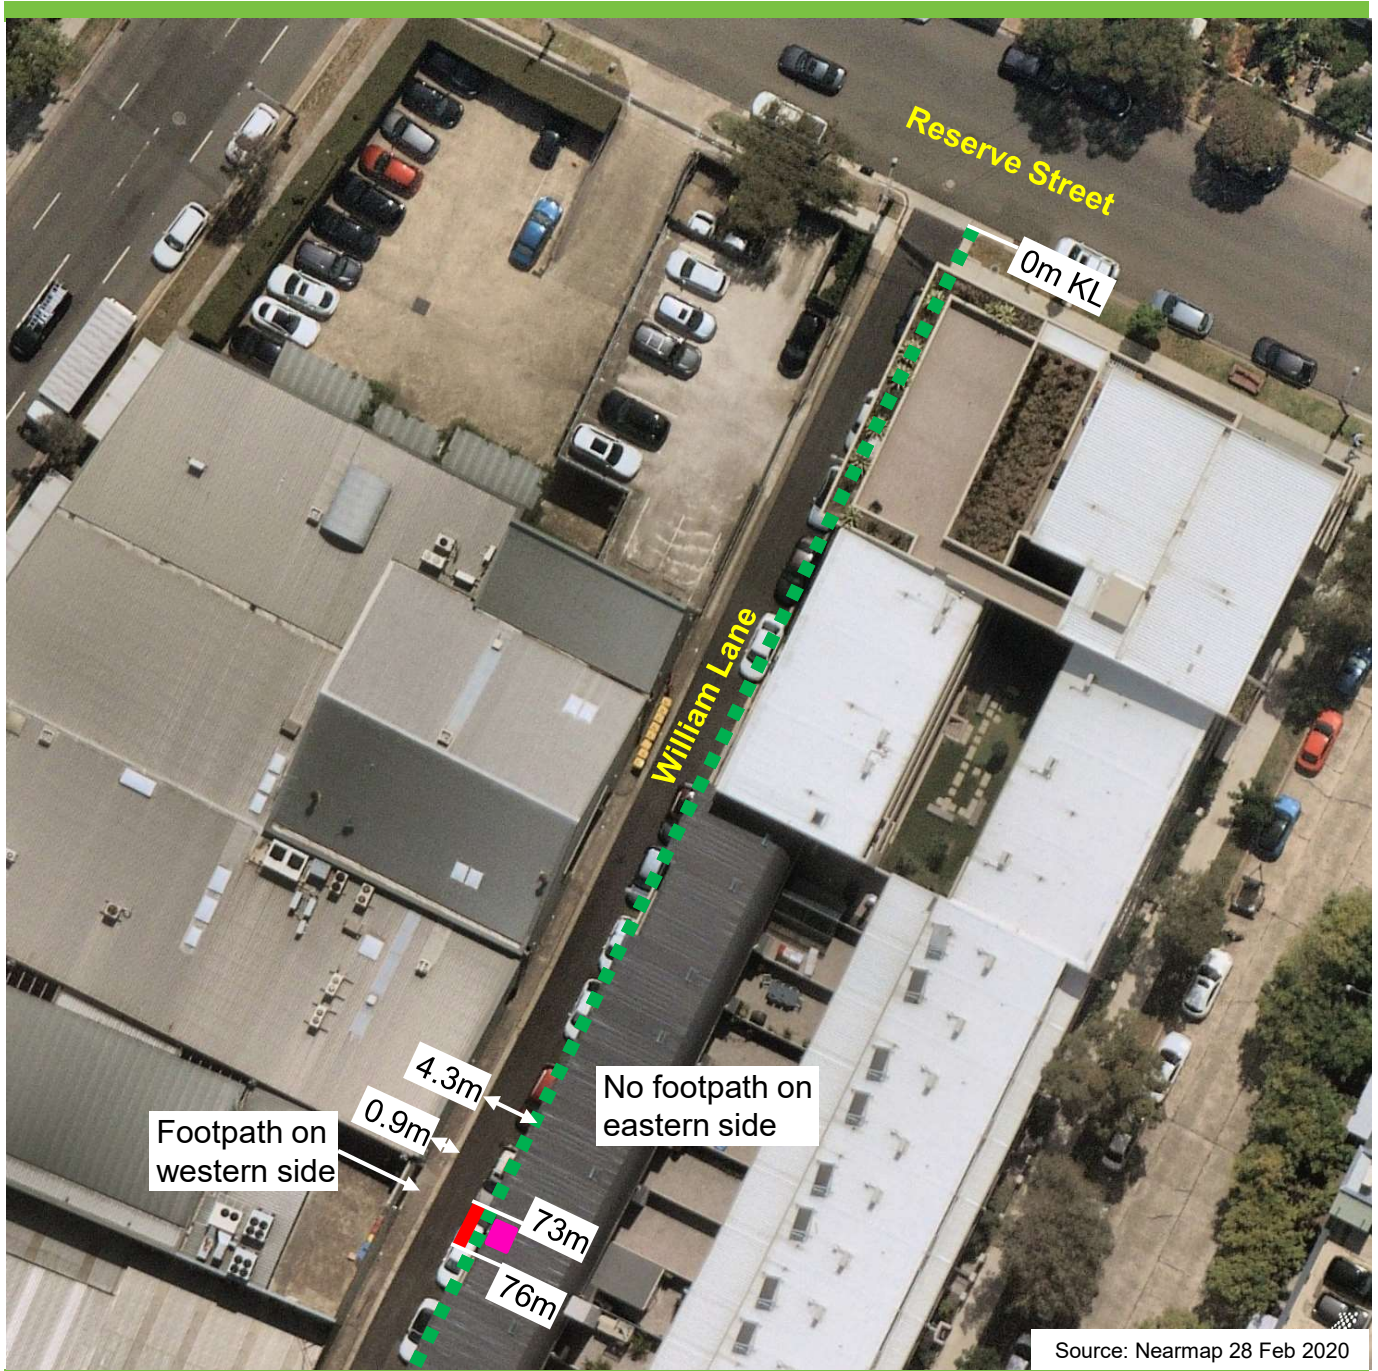

Proposal

William Lane, Alexandria Proposed parking changes

Existing

-  Unrestricted for parking
-  Path leading to only entrance of apartment

Proposed

-  "No Parking"