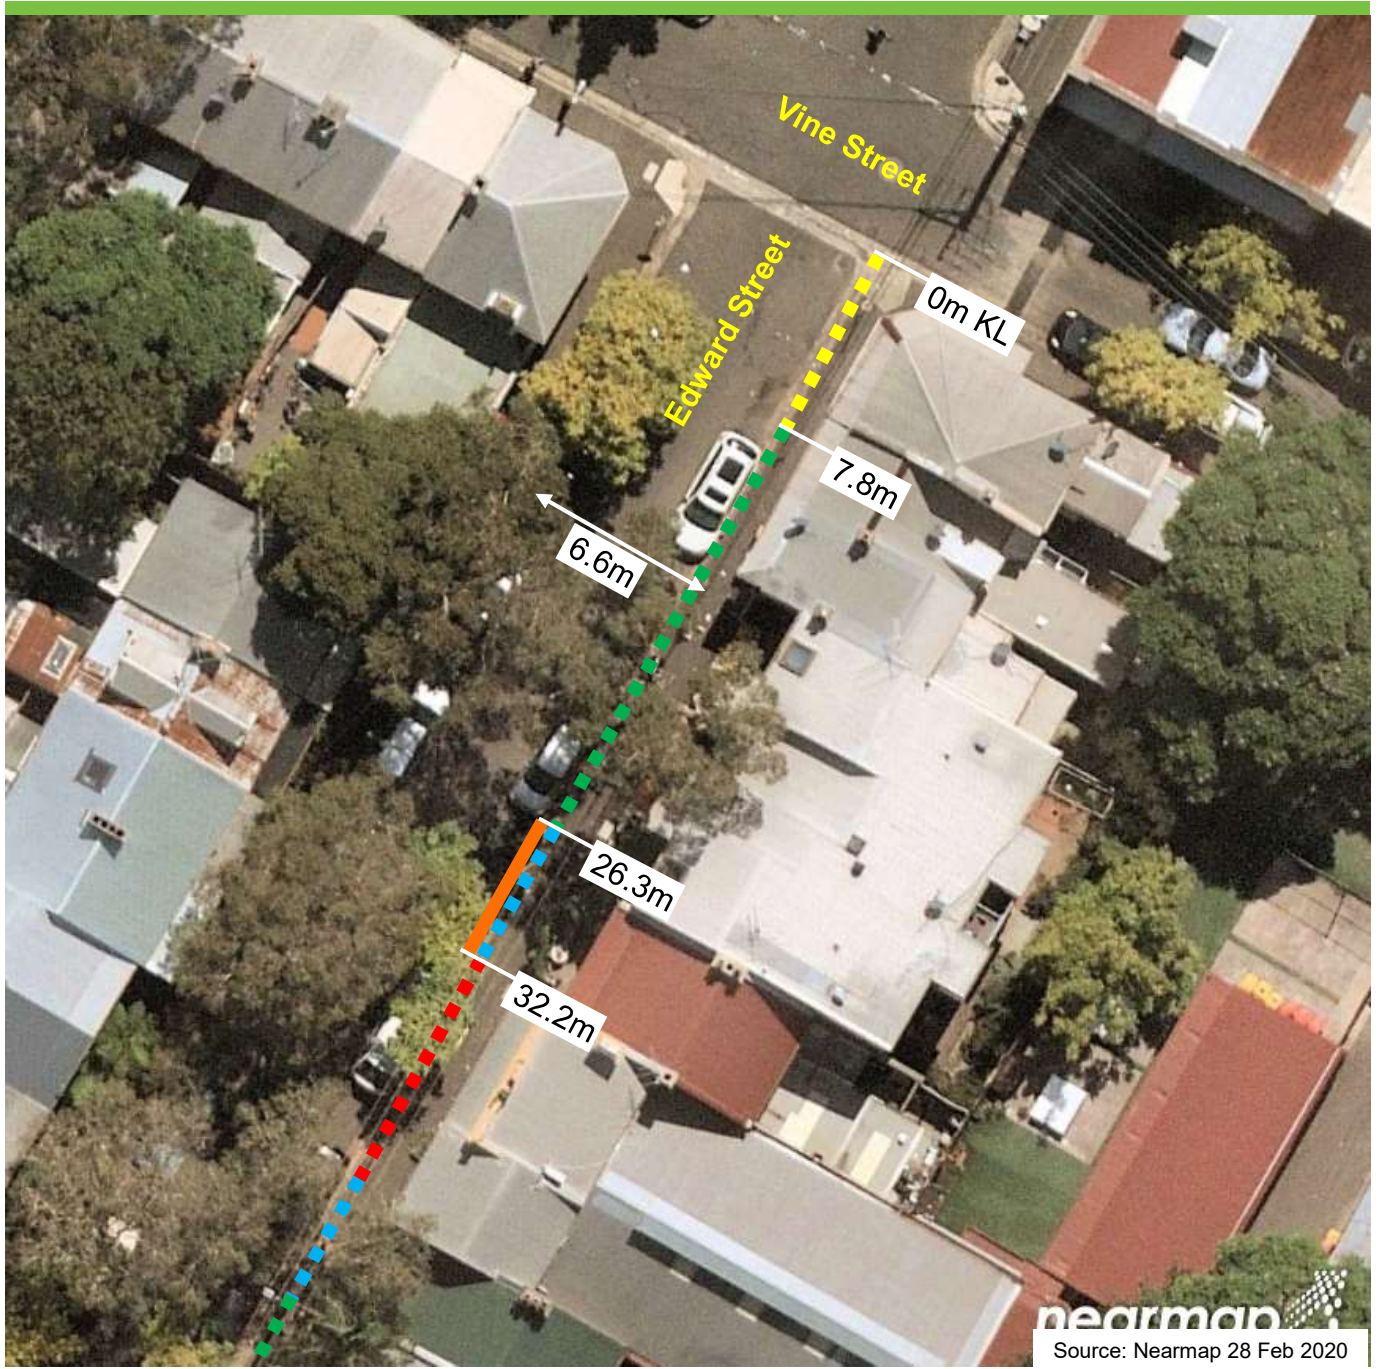

Proposal

Edward Street, Darlington Proposed parking changes

Existing

- ■ ■ "No Stopping"
- ■ ■ "No Parking Authorised
Neighbourhood Centre Vehicles
Excepted"
- ■ ■ "2P 8am-10pm Permit Holders
Excepted Area 32"
- ■ ■ Unrestricted for parking

Proposed

- ■ ■ "No Parking Authorised
Neighbourhood Centre Vehicles
Excepted"