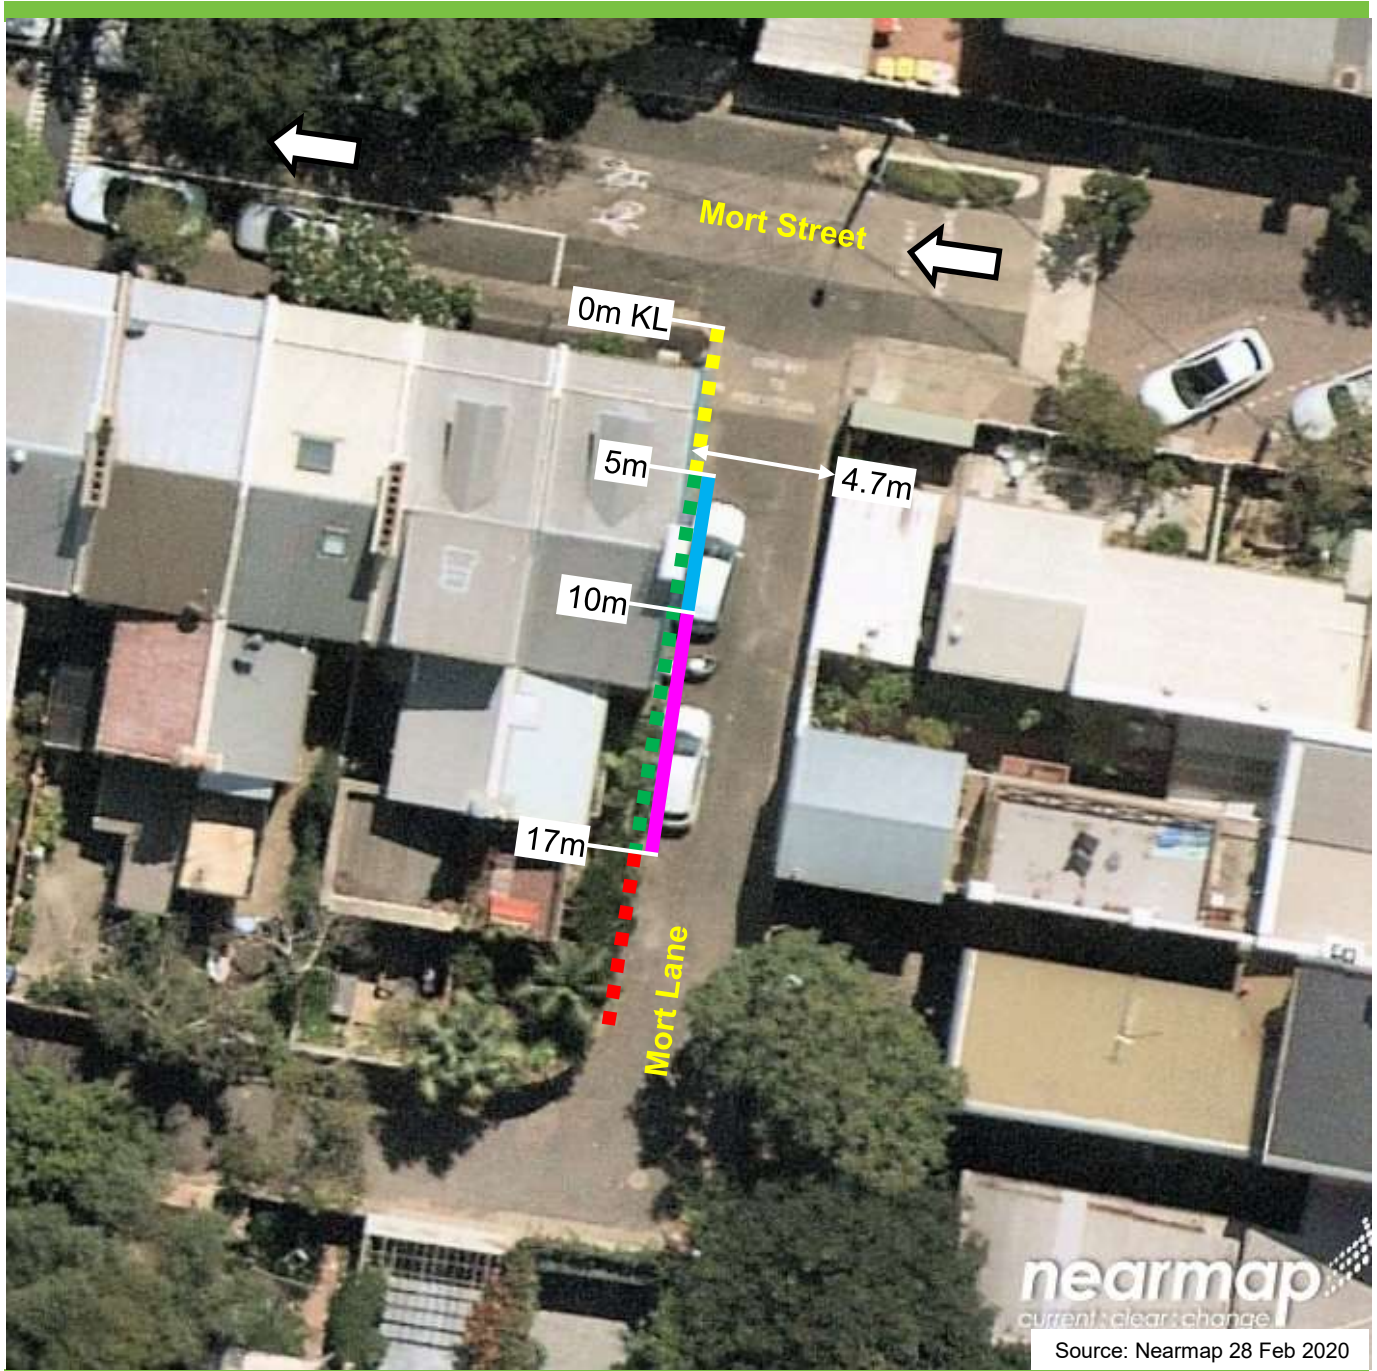

## Mort Lane, Surry Hills Proposed parking changes

### Existing

-  "No Stopping"
-  "No Parking"
-  Unrestricted for parking