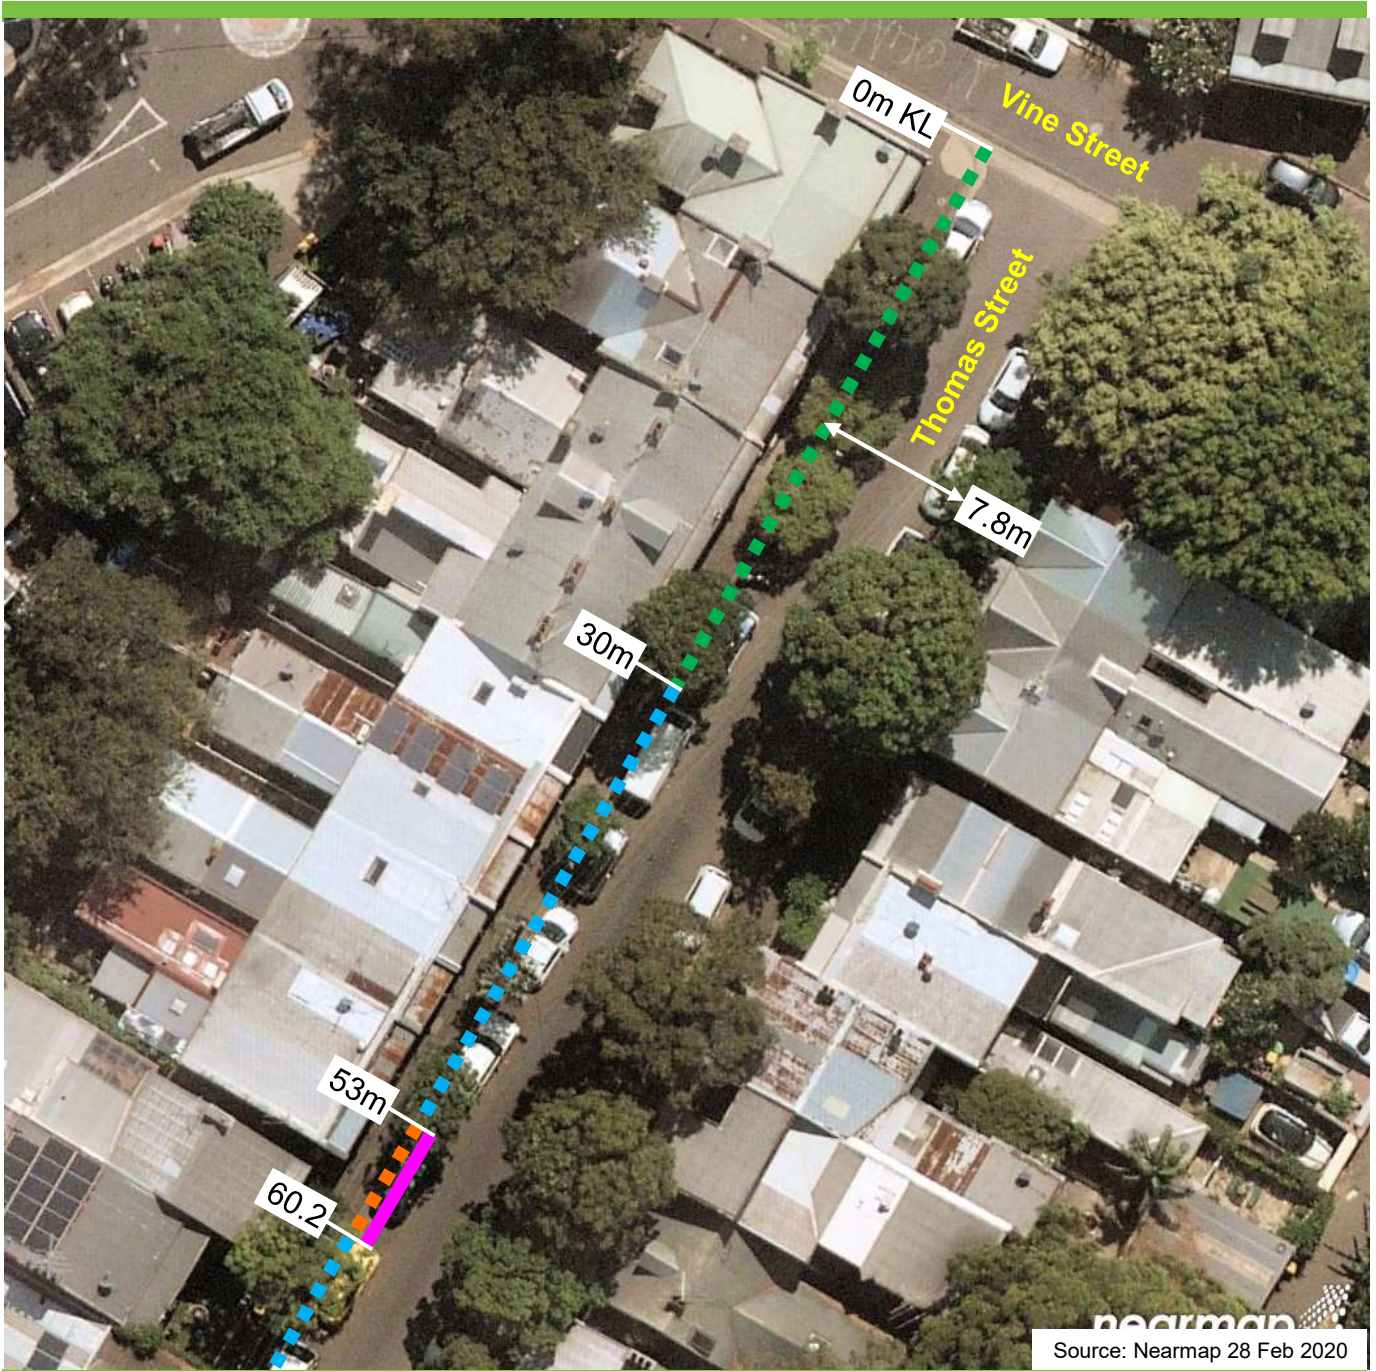

Proposal

Thomas Street, Darlington Proposed parking changes

Existing

- ■ ■ Unrestricted parking
- ■ ■ "1P 8am-10pm Permit Holders Excepted Area 32"
- ■ ■ "Disability Parking Only"

Proposed

- "1P 8am-10pm Permit Holders Excepted Area 32"