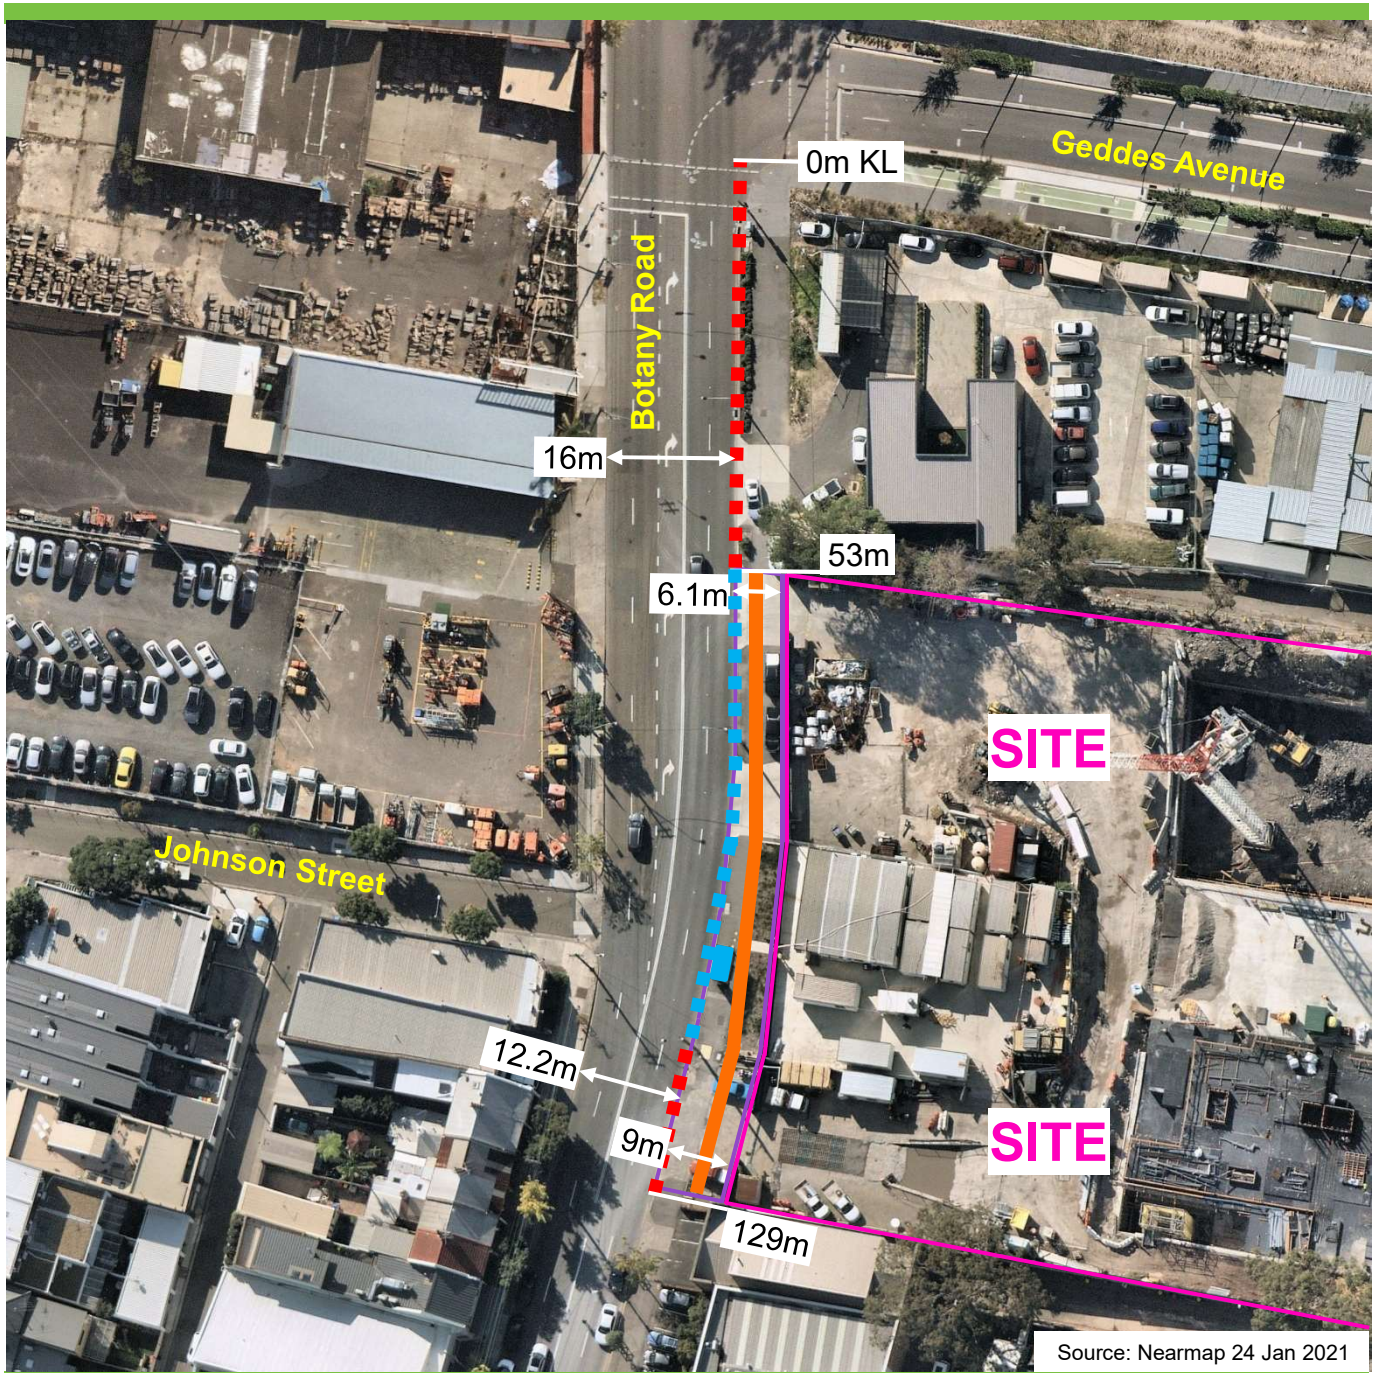

Proposal

Botany Road, Zetland Proposed parking changes

Existing

- ■ ■ "No Parking 7am-9am Mon-Fri"
"Clearway 3pm-7pm Mon-Fri"
- ■ ■ "Bus Zone"
"Clearway 3pm-7pm Mon-Fri"
- Bus Shelter

Proposed

- ■ ■ "Works Zone 7.30am-5.30pm Mon-Fri,
7.30am-3.30pm Sat"
"No Stopping all other times"
- Site
- Works Zone and B-Class Hoarding