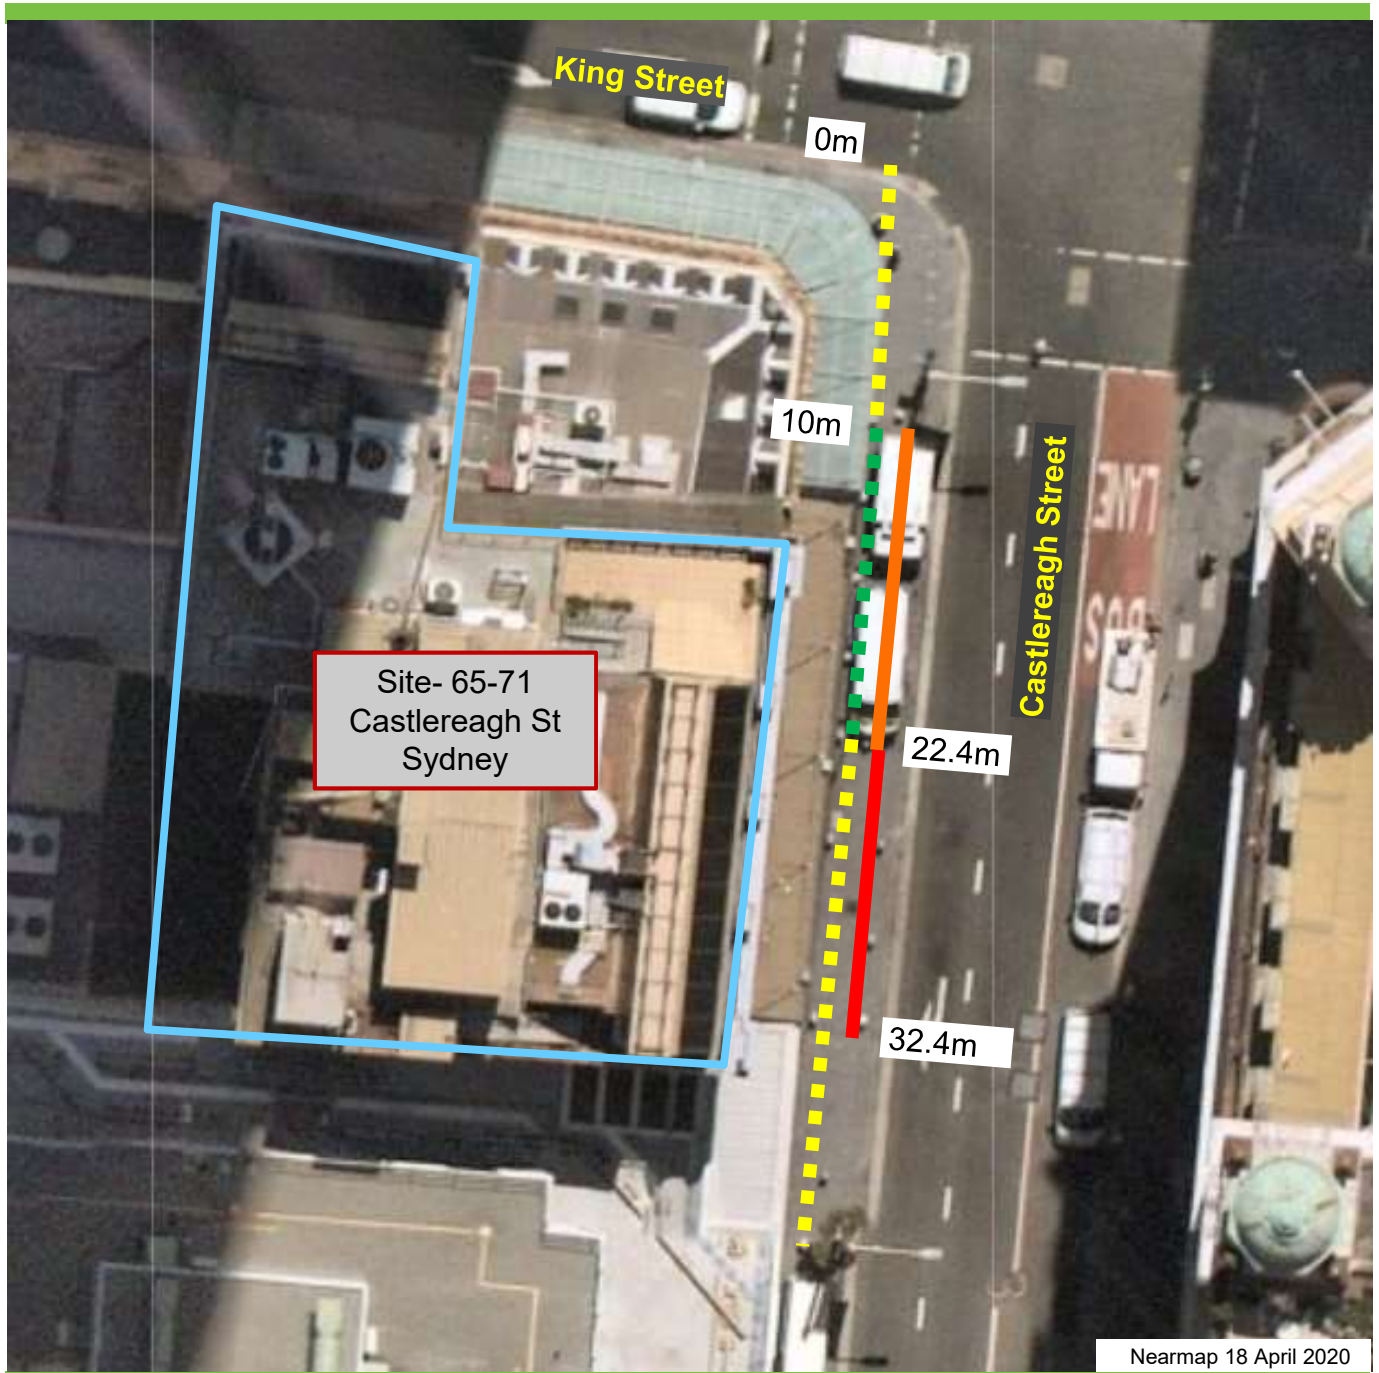

Castlereagh Street, Sydney. Proposed Works Zone

Existing

Loading Zone Ticket
6am-6pm Mon-Fri
6am-10am Sat

4P Ticket
6-10pm Mon-Fri
10am-10pm Sat
8am-10pm Sun &
Public Holidays

No Stopping

Proposed

Works Zone
7am-7pm Mon-Fri
7am-5pm Sat

4P Ticket
7-10pm Mon-Fri
5-10pm Sat
8am-10pm Sun &
Public Holidays

Works Zone
7am-7pm Mon-Fri
7am-5pm Sat

No Stopping All Other
Times