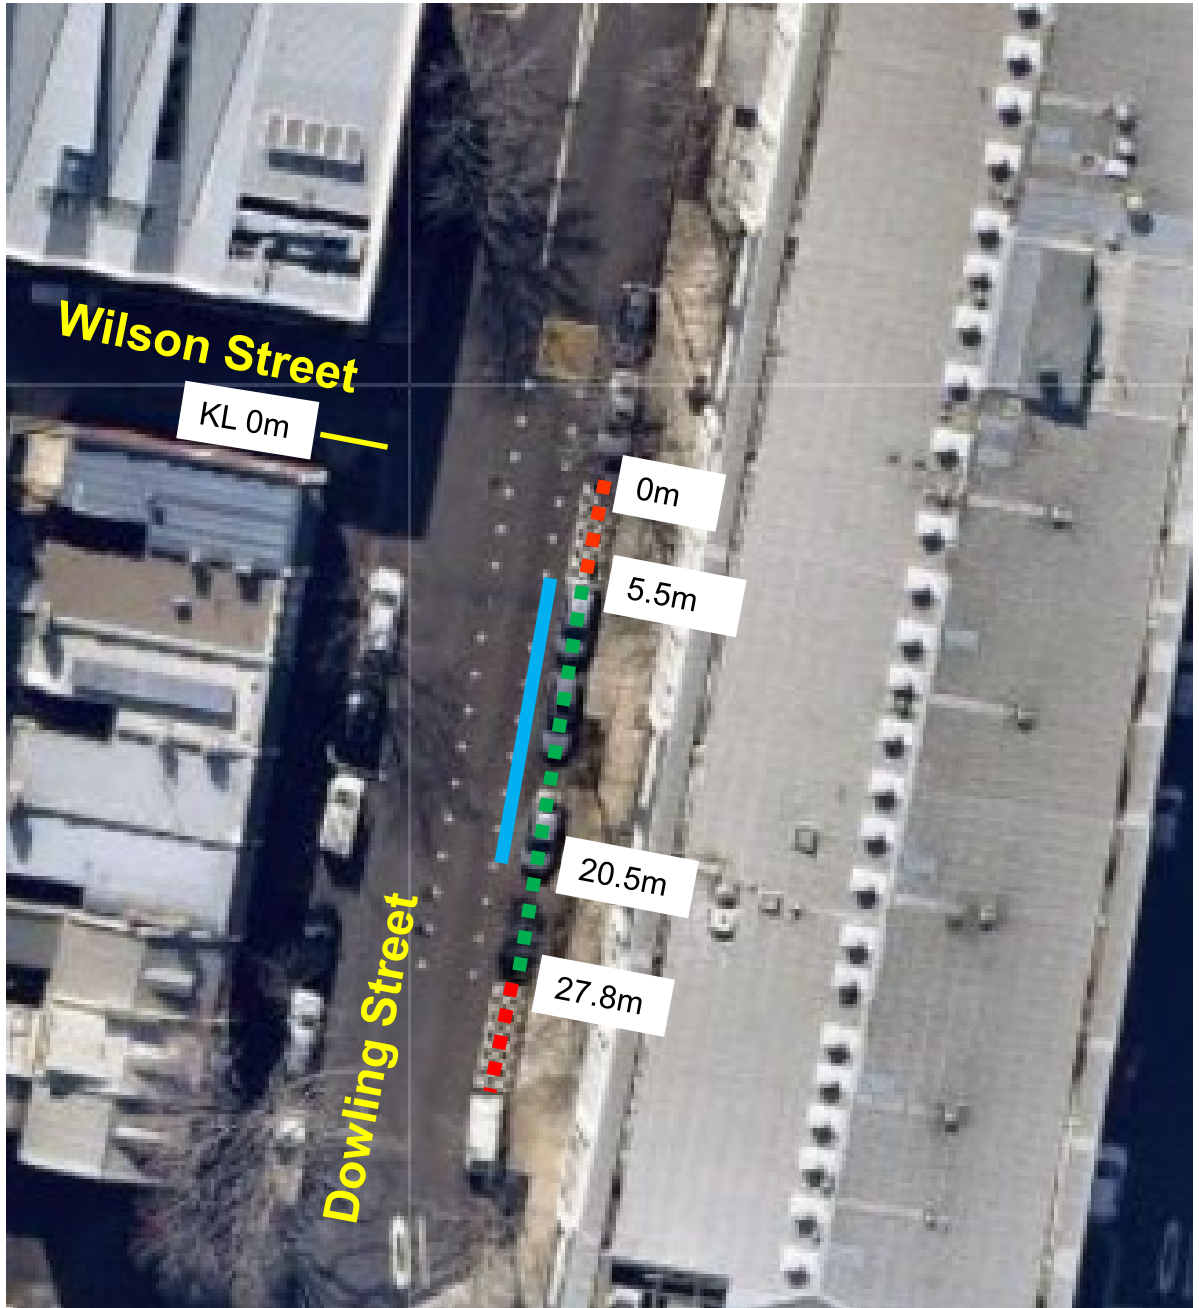

Dowling Street, Woolloomooloo

Works Zone

Existing

 "No Parking"

 Unrestricted parking

Proposed

 "Works Zone 7.30am-5.30pm Mon-Fri 7.30am-3.30pm Sat"