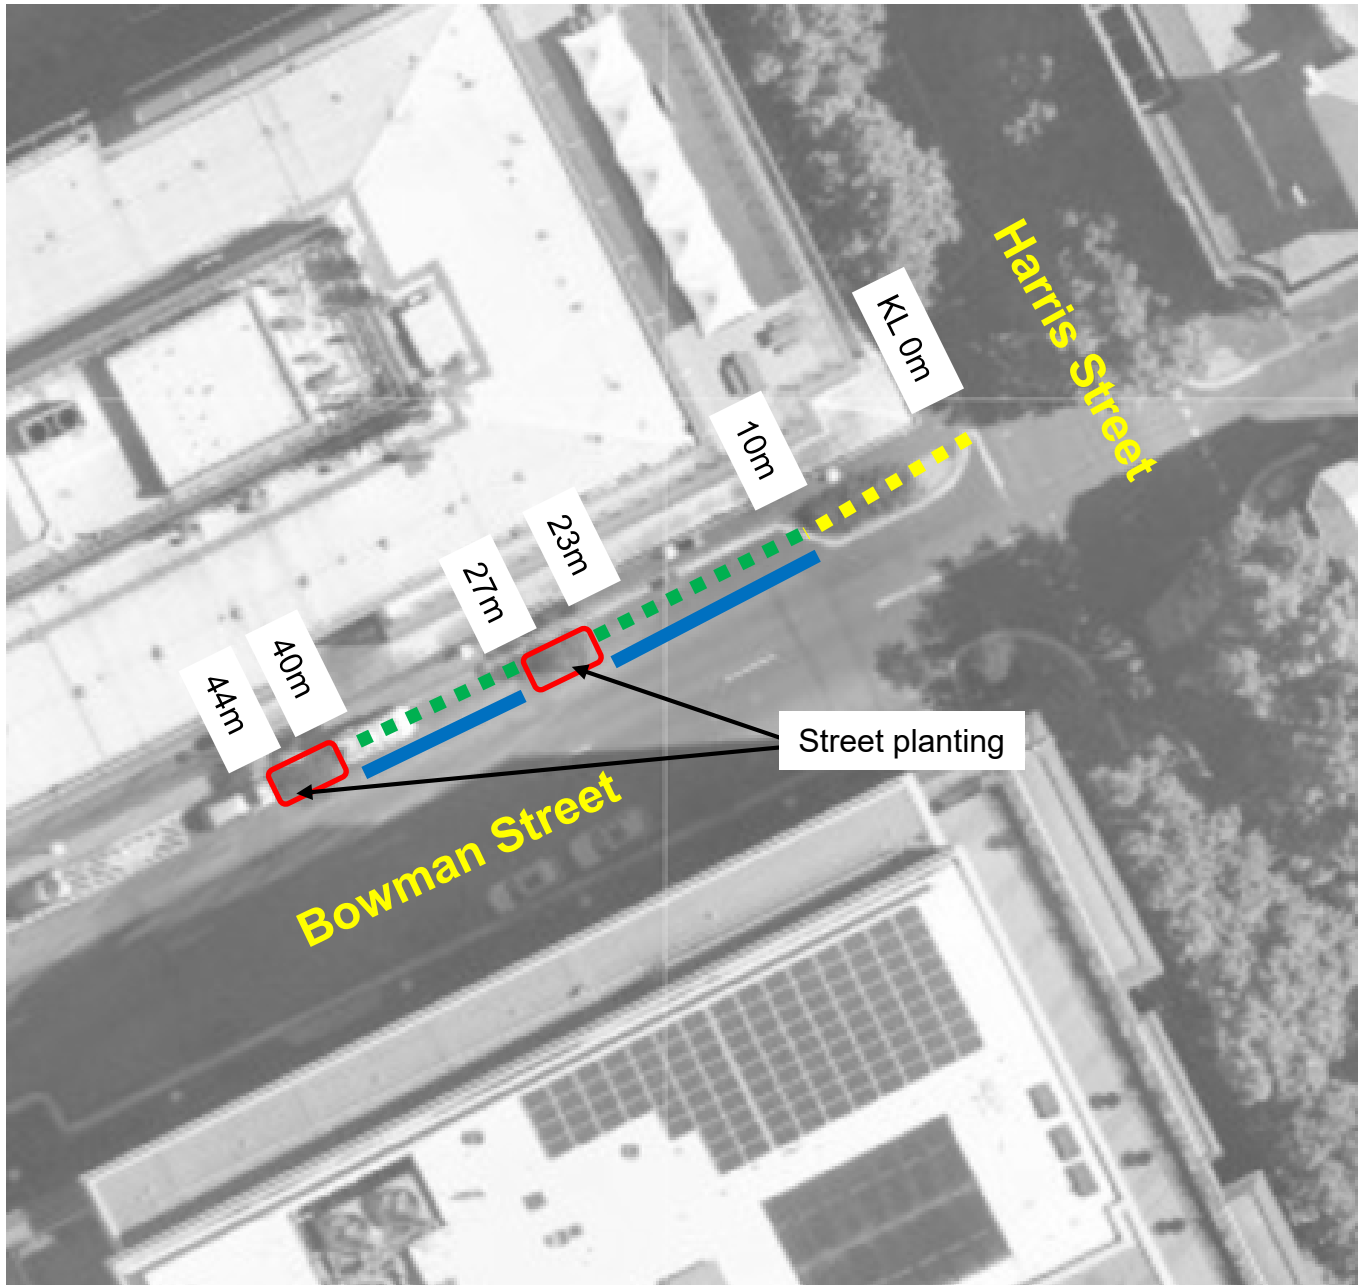

## Bowman Street, Pyrmont

### Works Zone

#### Existing

-  No Stopping
-  2P Ticket 9am-9pm  
Permit Holders Excepted  
Area 20

#### Proposed

-  Works Zone 7.30am-5.30pm Mon-Fri 7.30am-3.30pm Sat
- 2P Ticket 5.30-9pm Mon-Fri 3.30-9pm Sat 9am-9pm Sun & Public Holidays Permit Holders Excepted Area 20