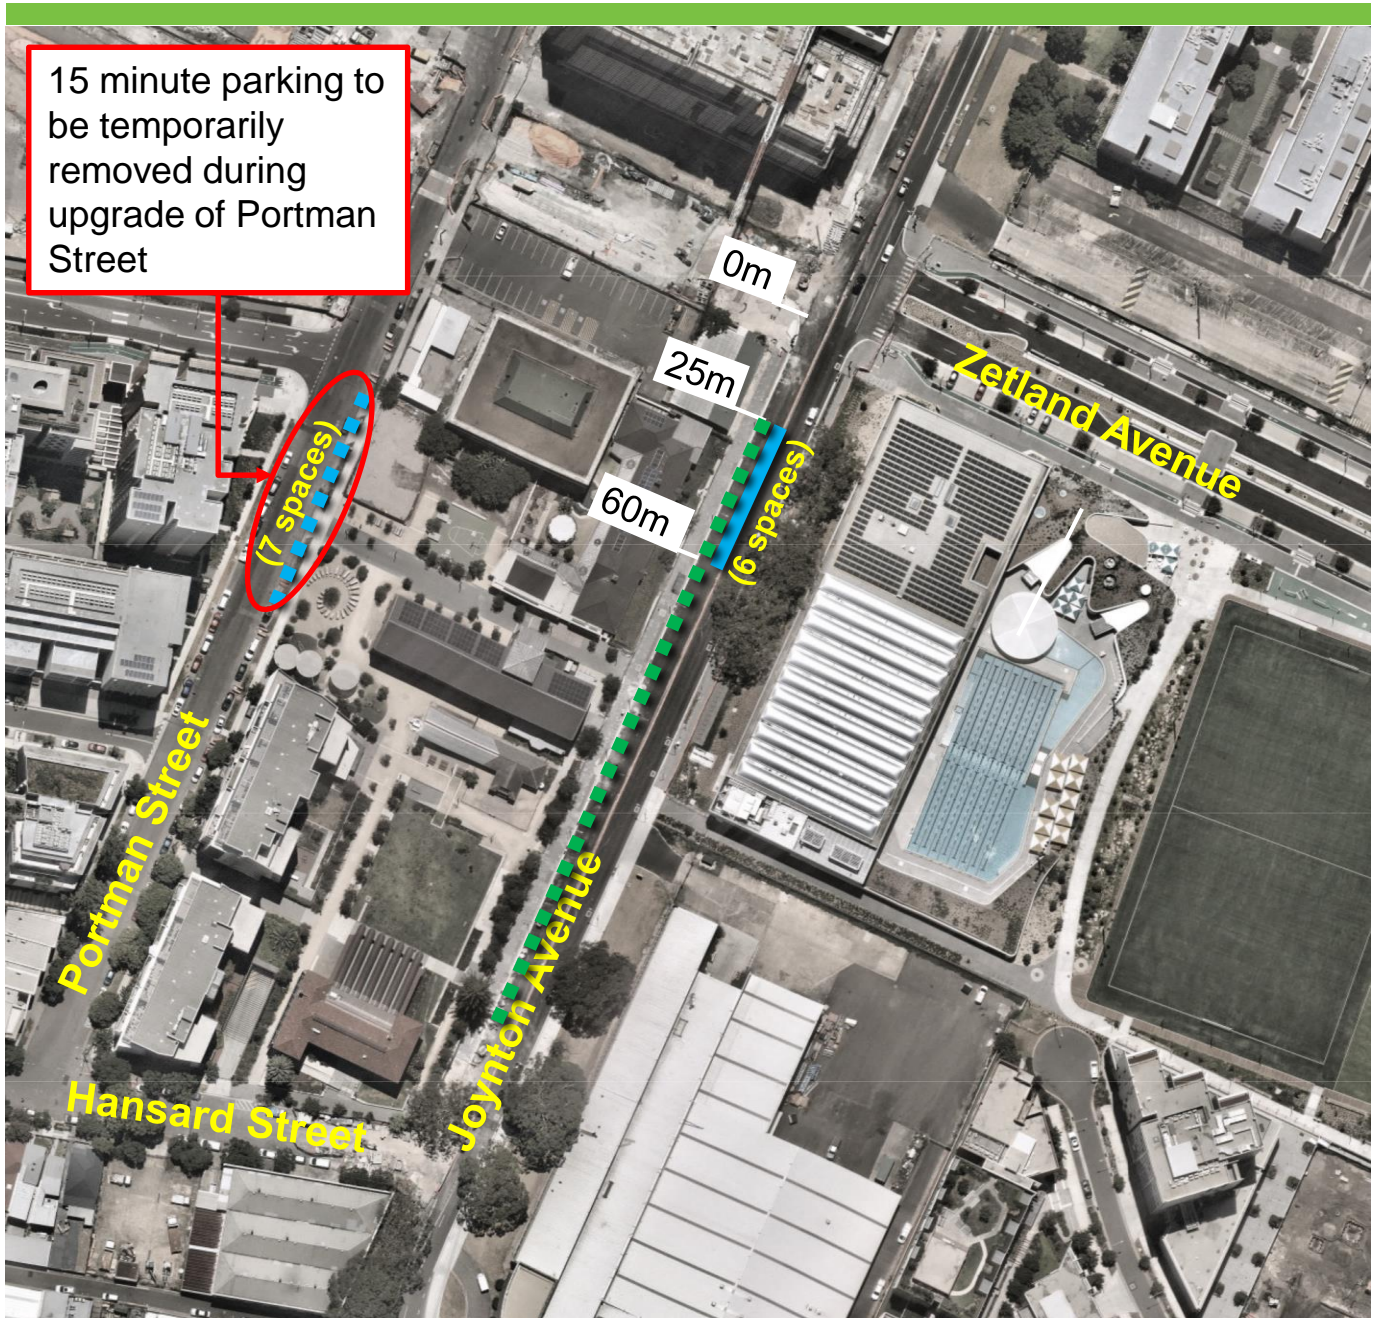

Joynton Avenue, Zetland Proposed parking change

Source: Nearmap 2021

Existing

-    "P15 Minute 7am-9am, 4pm-6pm Mon-Fri"
-    Unrestricted

Proposed

-  "P15 Minute 7am-9am, 4pm-6pm Mon-Fri"