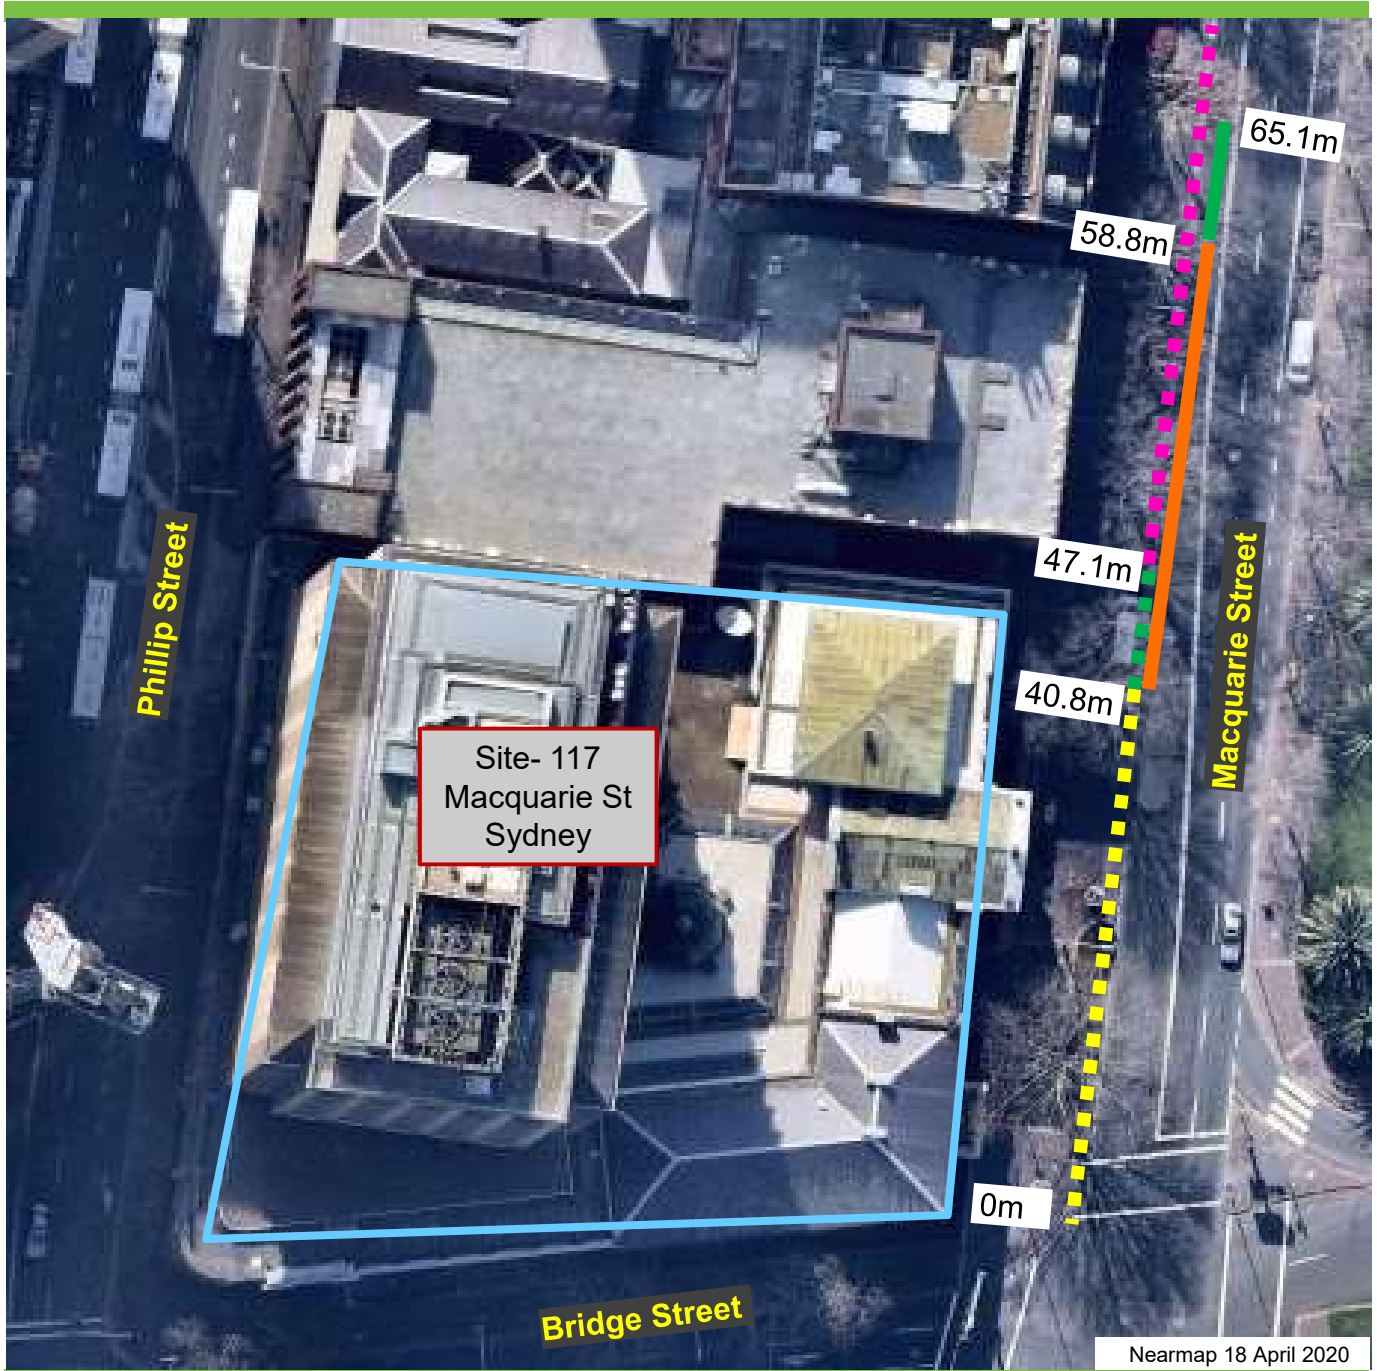

Macquarie Street, Sydney. Proposed Works Zone

Existing

- ■ ■ No Stopping
- ■ ■ No Stopping Taxis Excepted (Limit 1 Minute)
- No Parking 6am -6pm Buses Excepted 15 Minute Limit
- ■ ■ 4P Ticket 6-10pm

Proposed

- Works Zone 7am-7pm Mon-Fri 7am-5pm Sat
- No Parking 6am-6pm Buses Excepted 15 Minute Limit Sun & Public Holidays
- 4P Ticket 7-10pm Mon-Fri 5-10pm Saturday 6-10pm Sun & Public Holidays

■ ■ ■ No Stopping Taxis Excepted (Limit 1 Minute) All Other Times