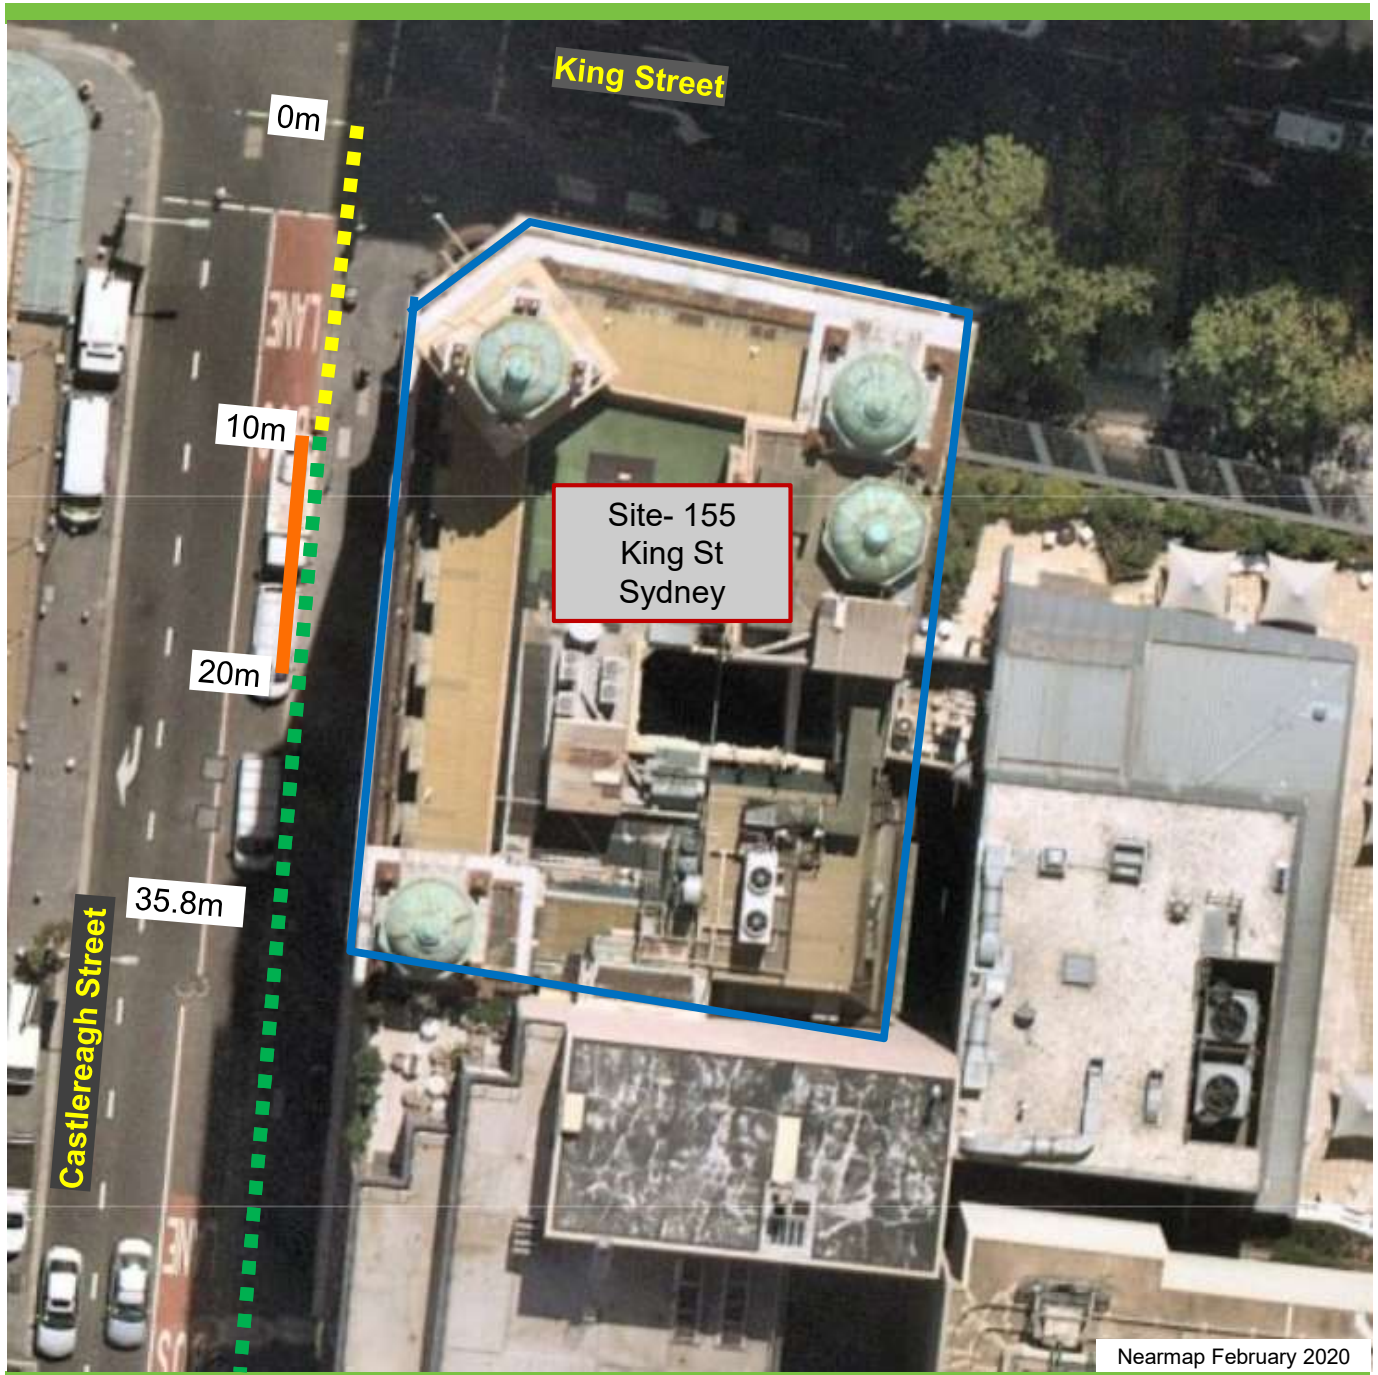

Castlereagh Street, Sydney. Proposed Works Zone

Existing

- ■ ■ No Stopping
- Bus Lane
6am-8pm Mon-Fri
10am-6pm Sat-Sun &
Public Holidays
- ■ ■ Taxi Zone Other Times

Proposed

- Works Zone
7am-2pm Mon-Fri
7am-3pm Sat
- Bus Lane
2-8pm Mon-Fri
3-6pm Sat
10am-6pm Sun & Public Holidays
- Taxi Zone Other Times