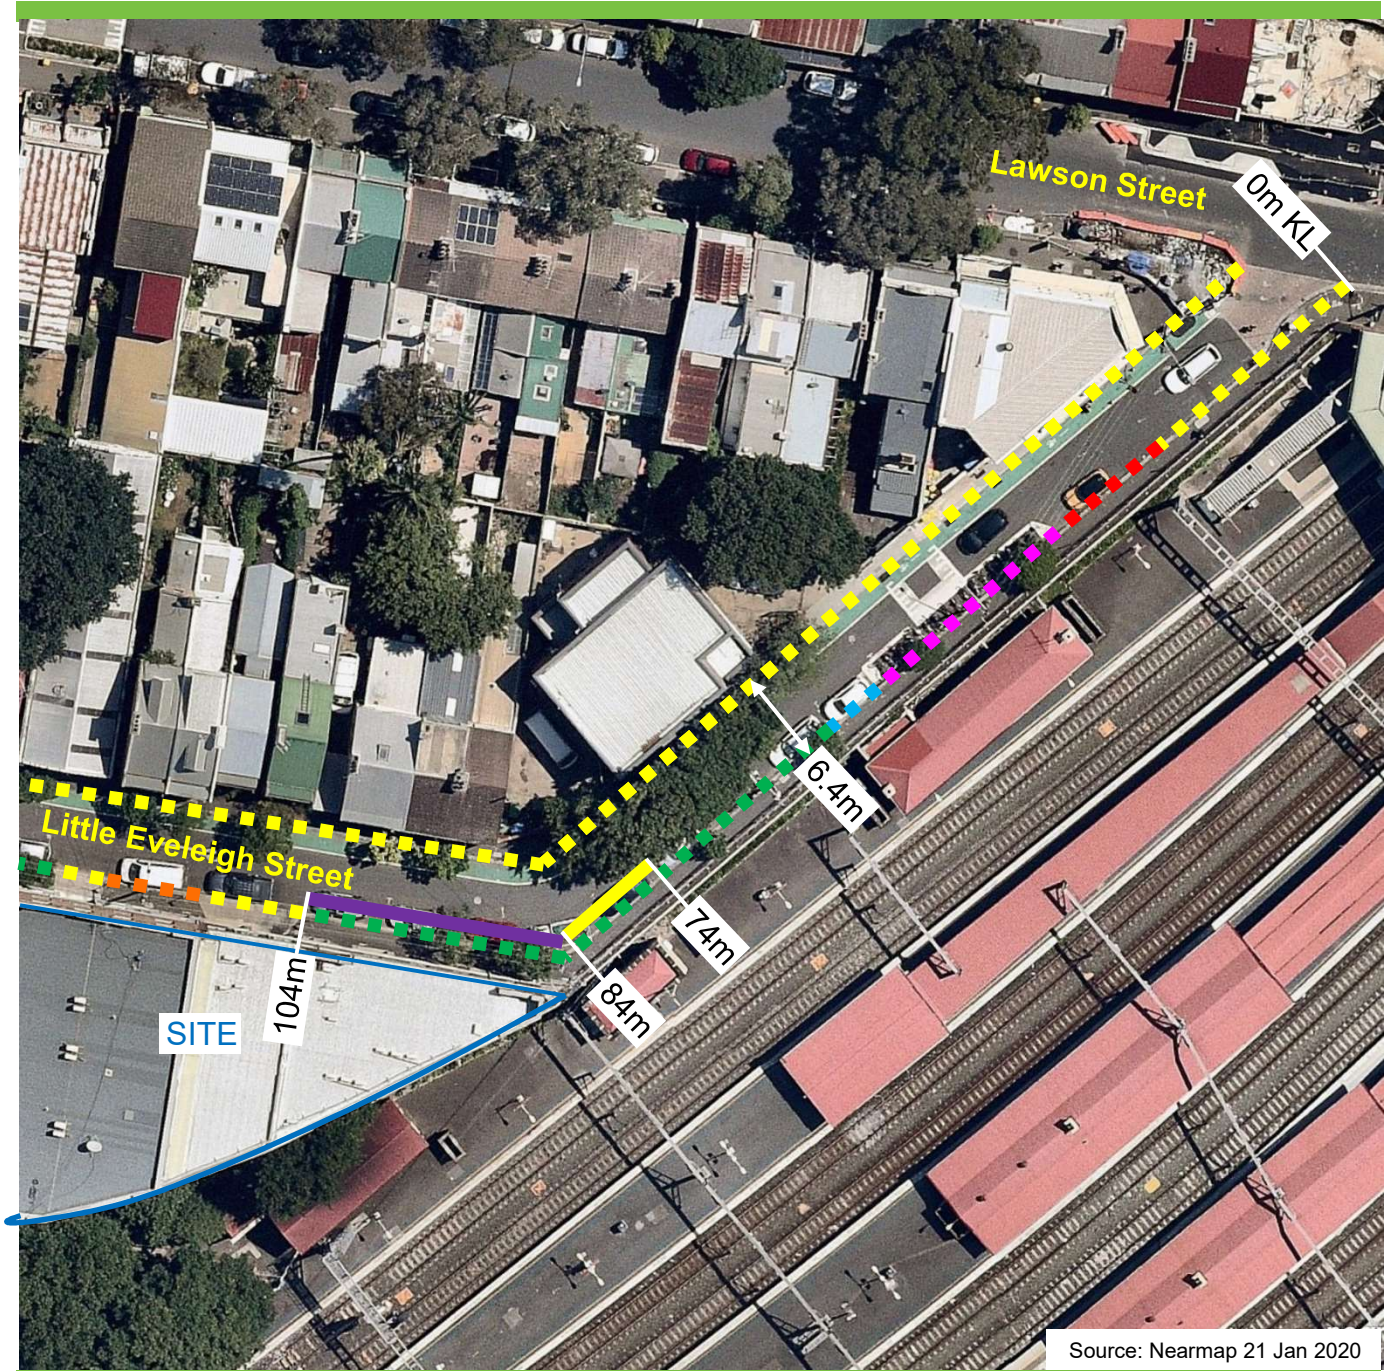

Proposal

Little Eveleigh Street, Redfern Proposed parking changes

Source: Nearmap 21 Jan 2020

Existing

- ■ ■ "No Stopping"
- ■ ■ "No Parking Buses Excepted 15 Minute Limit"
- ■ ■ "1P 8am-10pm Permit Holders Excepted Area 32"
- ■ ■ "No Parking Authorised Car Share Vehicles Excepted CND"
- ■ ■ "Disability Parking Only"
- ■ ■ "Bicycle Parking Only"

Proposed

- ■ ■ "No Stopping 7.30am-5.30pm Mon-Fri, 7.30am-3.30pm Sat"
- ■ ■ "1P 5.30pm-10pm Mon-Fri, 3.30pm-10pm Sat, 8am-10pm Sun Permit Holders Excepted Area 32"
- ■ ■ "Works Zone 7.30am-5.30pm Mon-Fri, 7.30am-3.30pm Sat"
- 54 ■ ■ ■ "1P 5.30pm-10pm Mon-Fri, 3.30pm-10pm Sat, 8am-10pm Sun Permit Holders Excepted Area 32"