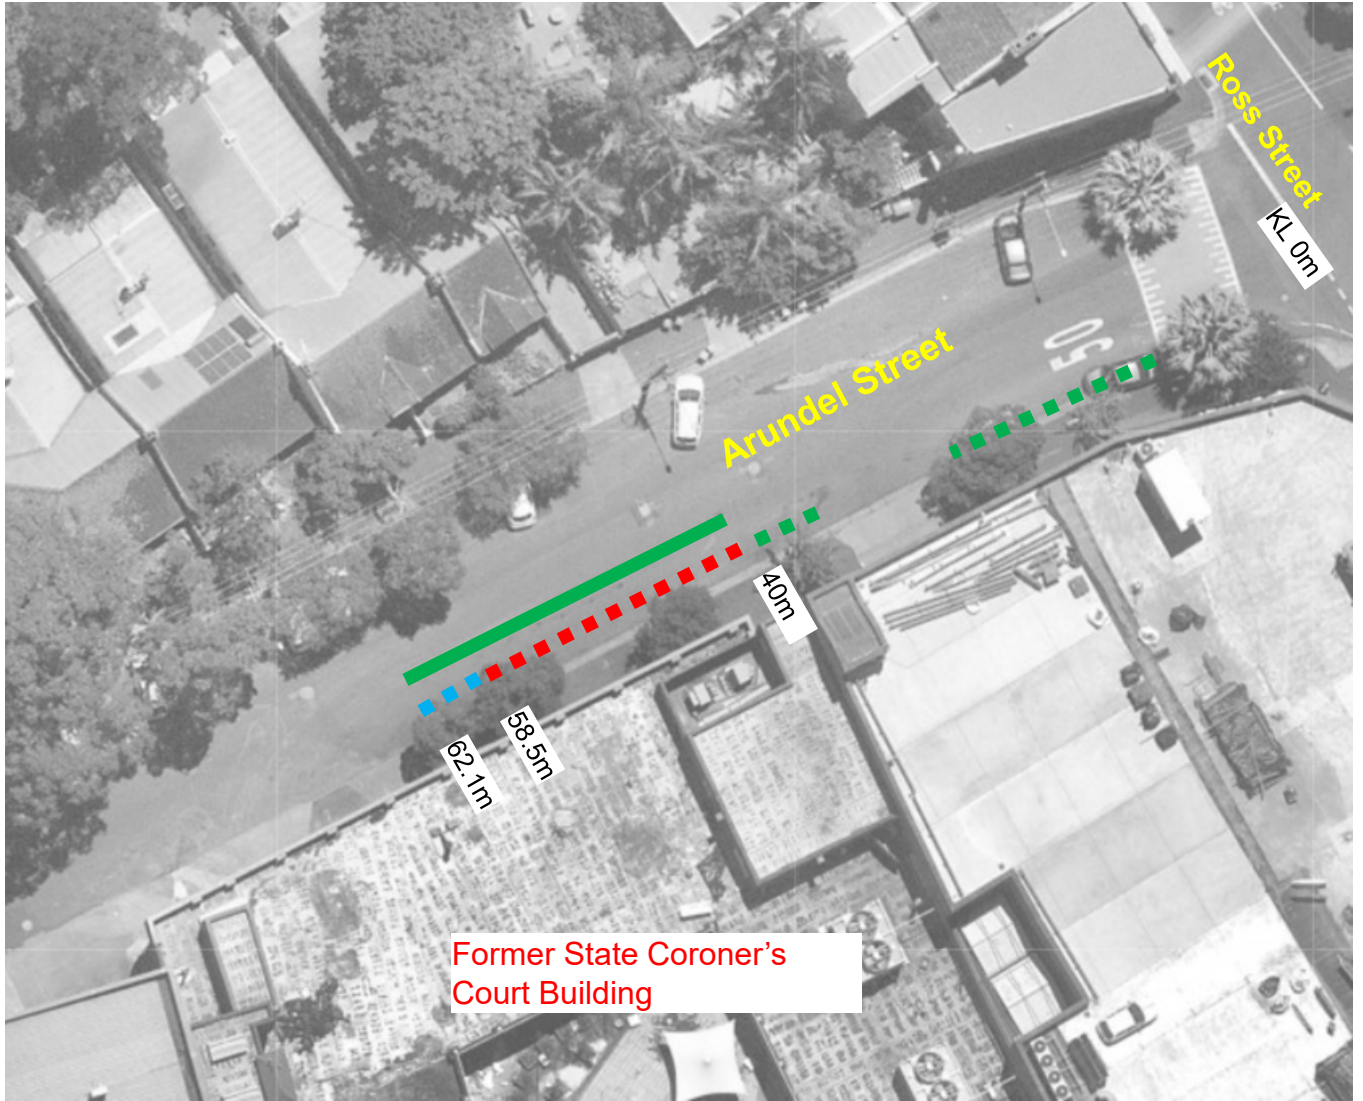

Arundel Street, Forest Lodge Proposed parking changes

Existing

-  1P 8am-10pm
Permit Holders Excepted
Area G
-  No Parking
Authorised Forensic Vehicles Excepted
-  No Parking
Police Vehicles Excepted

Proposed

-  1P 8am-10pm
Permit Holders Excepted
Area G