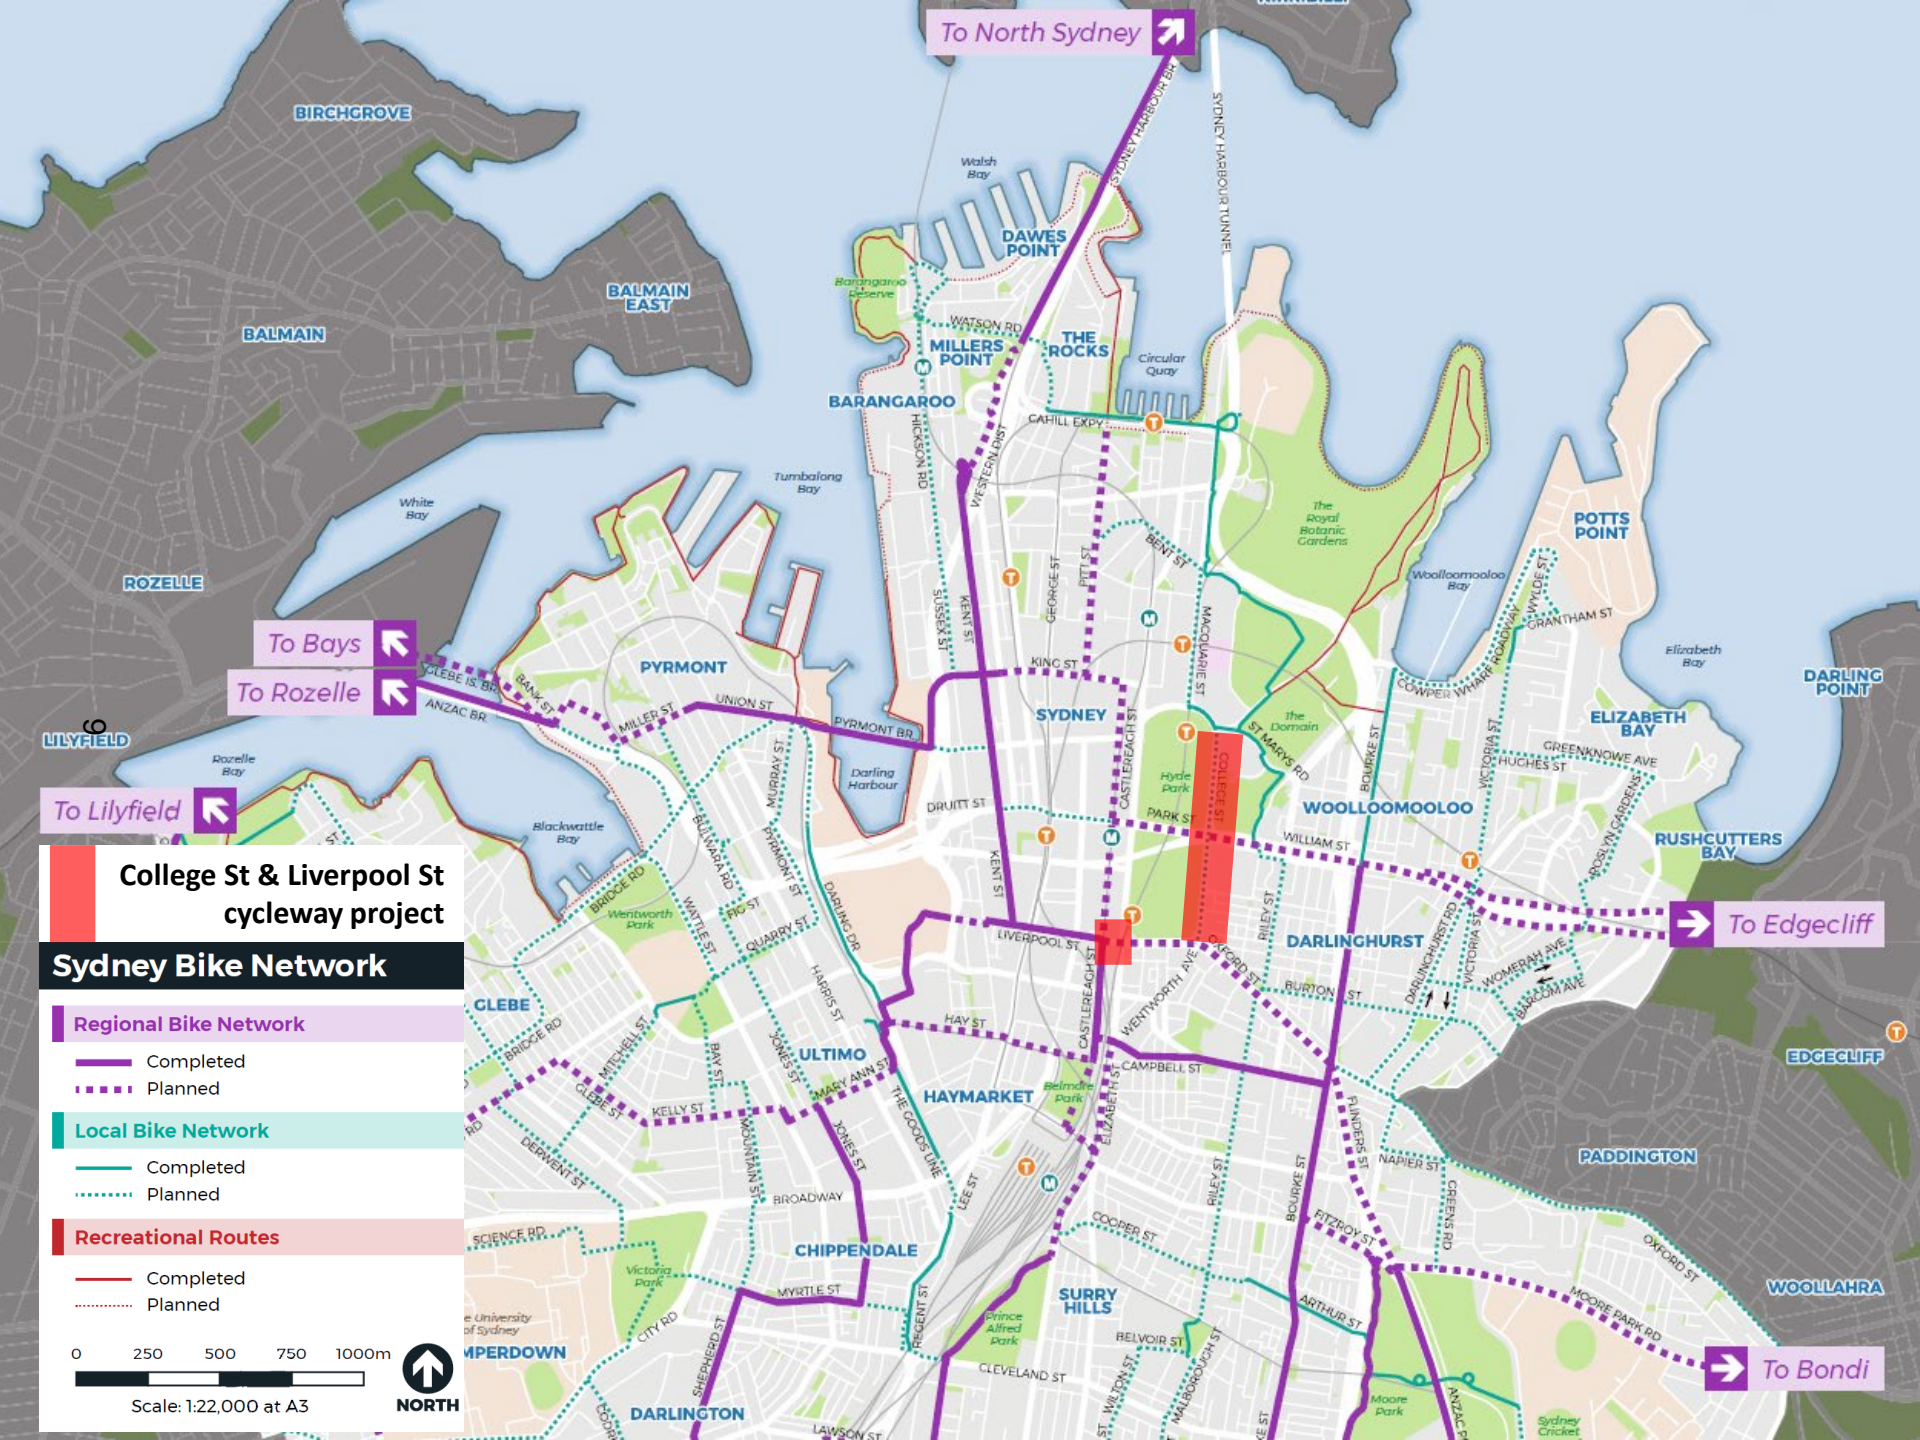

Attachment A

Sydney Bike Network Map

To Bays

To Rozelle

To Lilyfield

To Edgecliff

To Bondi

College St & Liverpool St cycleway project

Sydney Bike Network

- Regional Bike Network**
 - Completed
 - Planned
- Local Bike Network**
 - Completed
 - Planned
- Recreational Routes**
 - Completed
 - Planned

Scale: 1:22,000 at A3