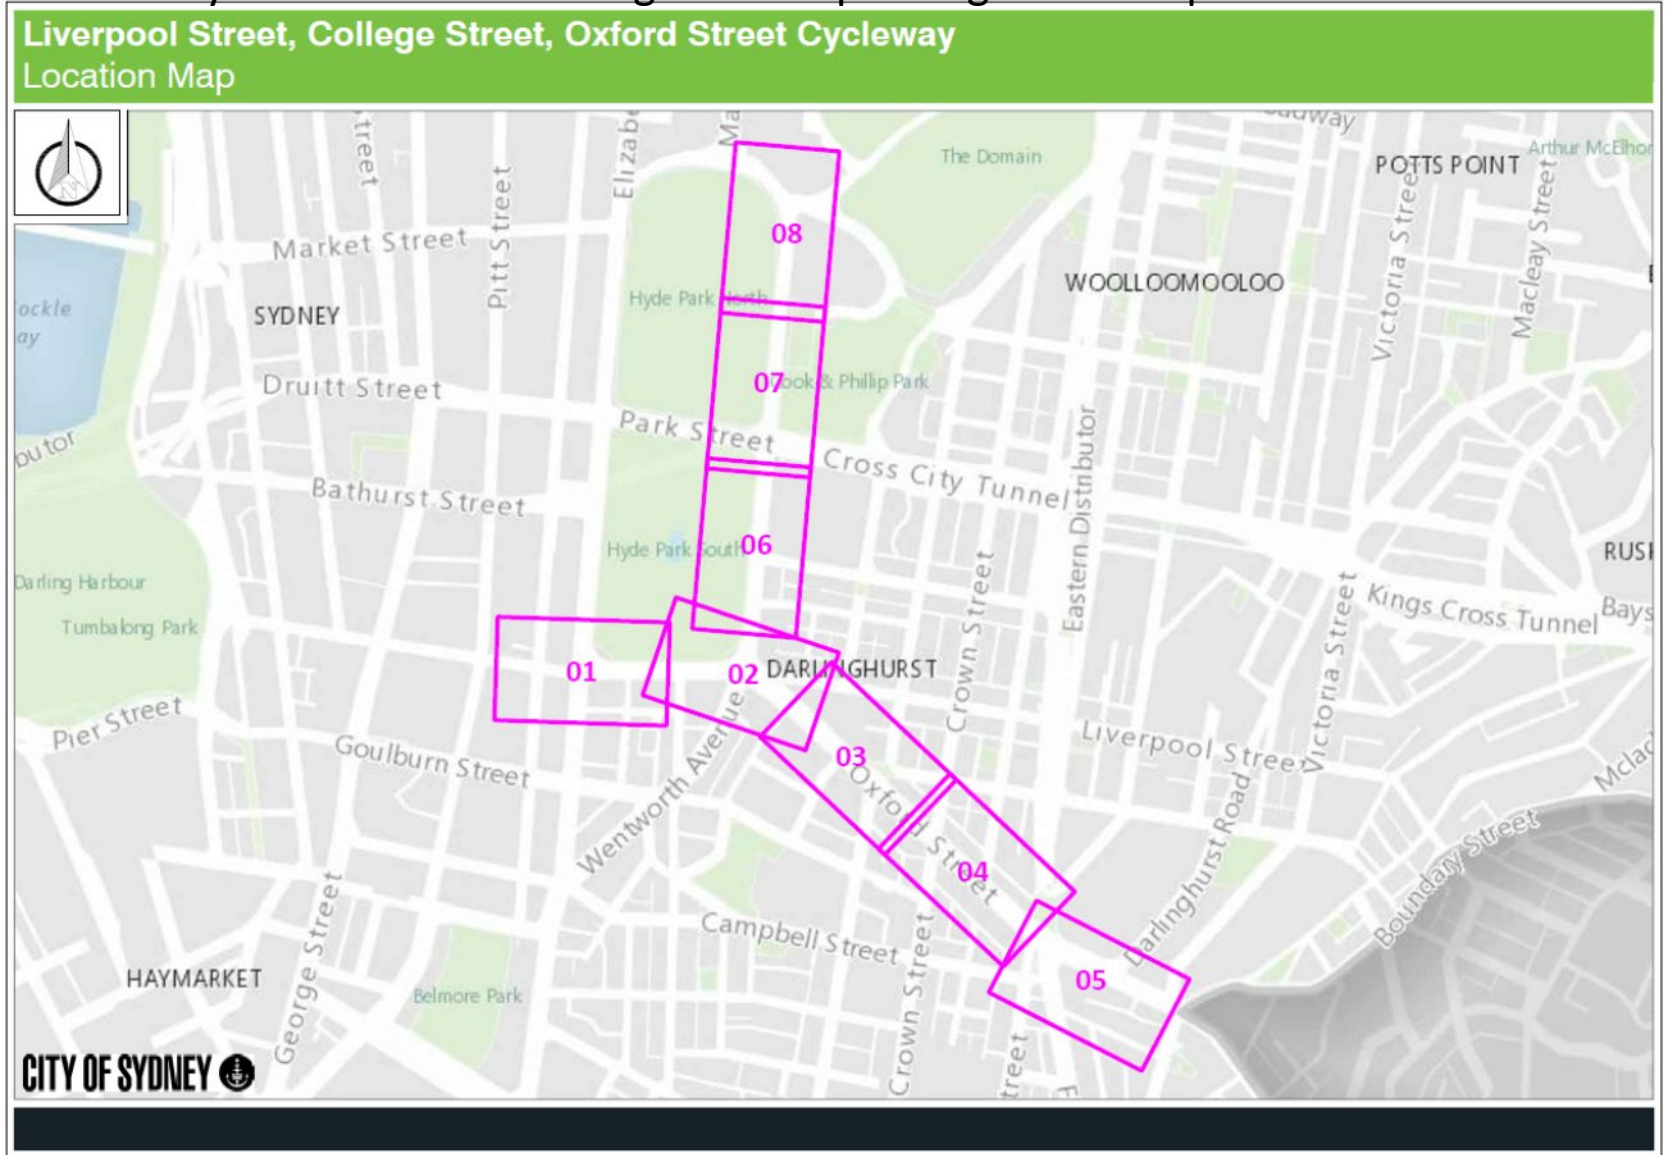

# **Attachment B**

**Community Consultation Drawings –  
Concept Design for Liverpool Street**

# Community Consultation Drawings – concept design for Liverpool Street

11

City consulted concepts for Liverpool, College and Oxford Streets - Locations 01-08  
Proposed for Council approval - Portion of location 01 – Liverpool Street between  
Castlereagh Street and Elizabeth Street

# Community Consultation Drawings – concept design for Liverpool Street

Proposed for Council approval - portion of location 01 – Liverpool Street between Castlereagh Street and Elizabeth Street