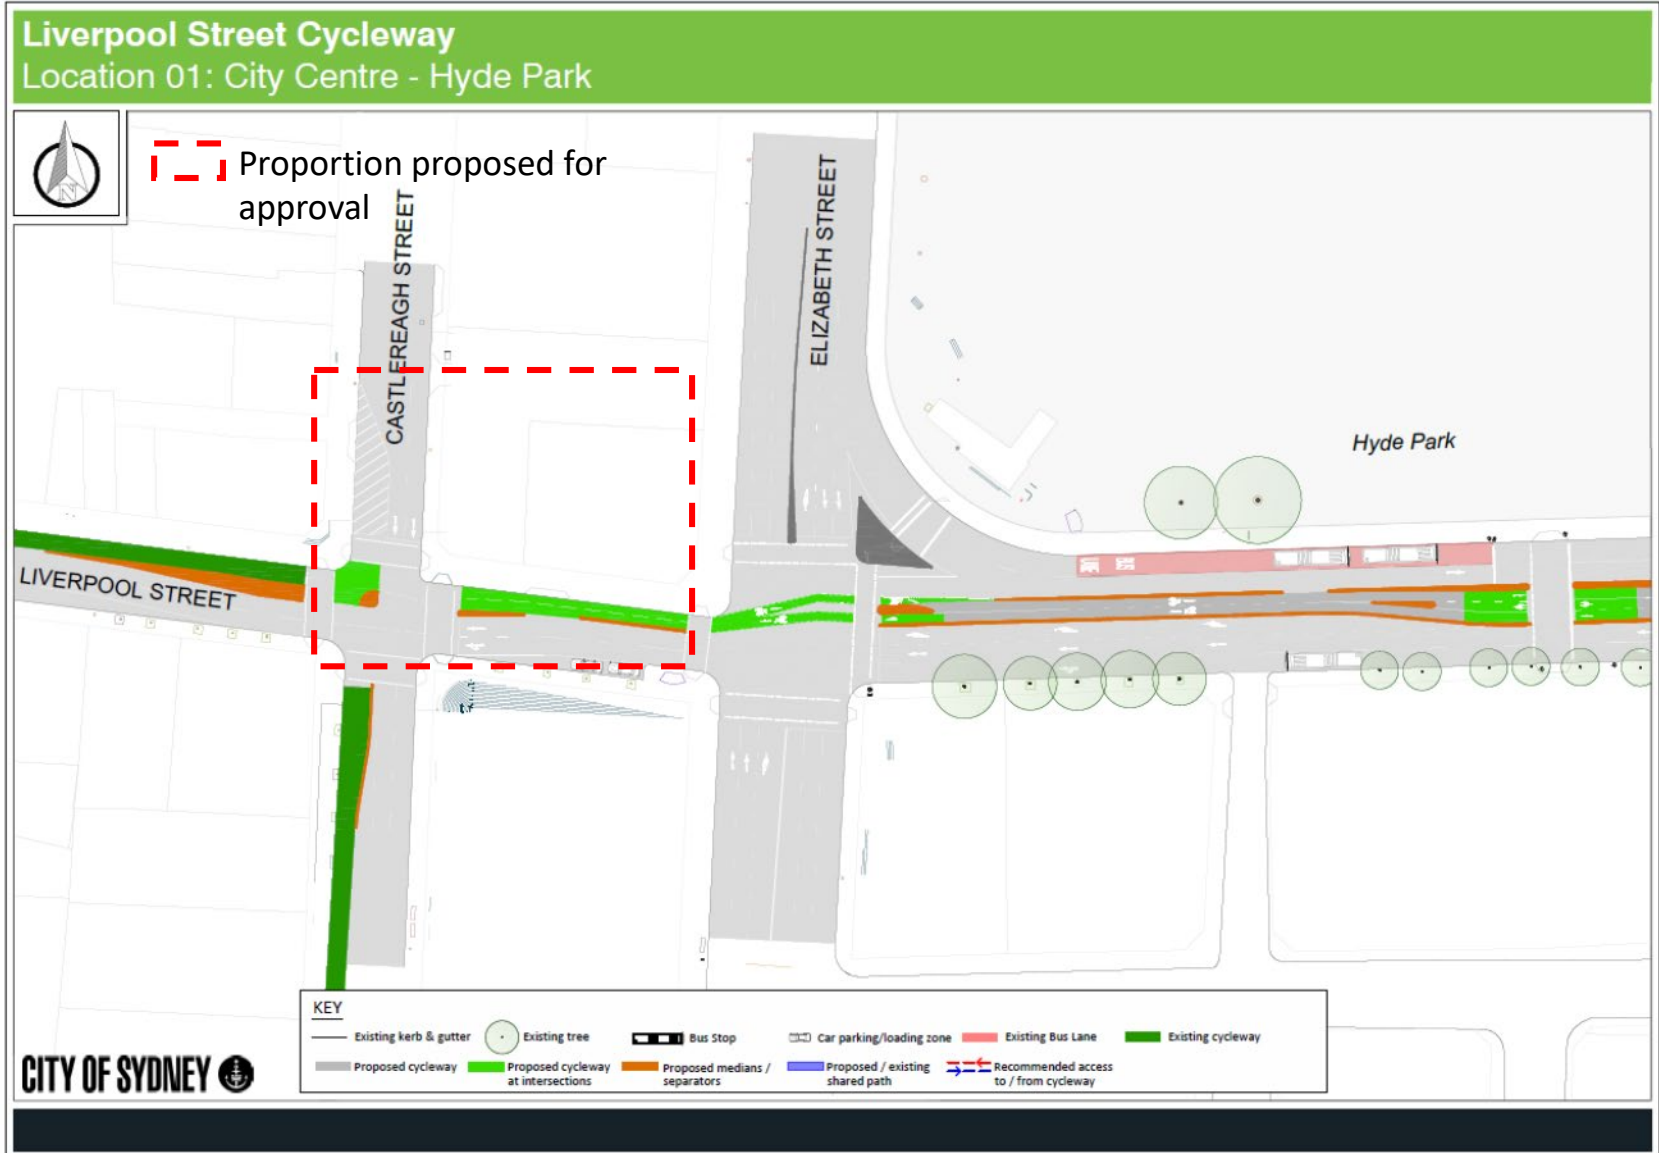

# **Attachment B**

**Community Consultation Drawings –  
Concept Design for Liverpool Street**

# Community Consultation Drawings – concept design for Liverpool Street

11

City consulted concepts for Liverpool, College and Oxford Streets - Locations 01-08  
Proposed for Council approval - Portion of location 01 – Liverpool Street between  
Castlereagh Street and Elizabeth Street

# Community Consultation Drawings – concept design for Liverpool Street

Proposed for Council approval - portion of location 01 – Liverpool Street between Castlereagh Street and Elizabeth Street