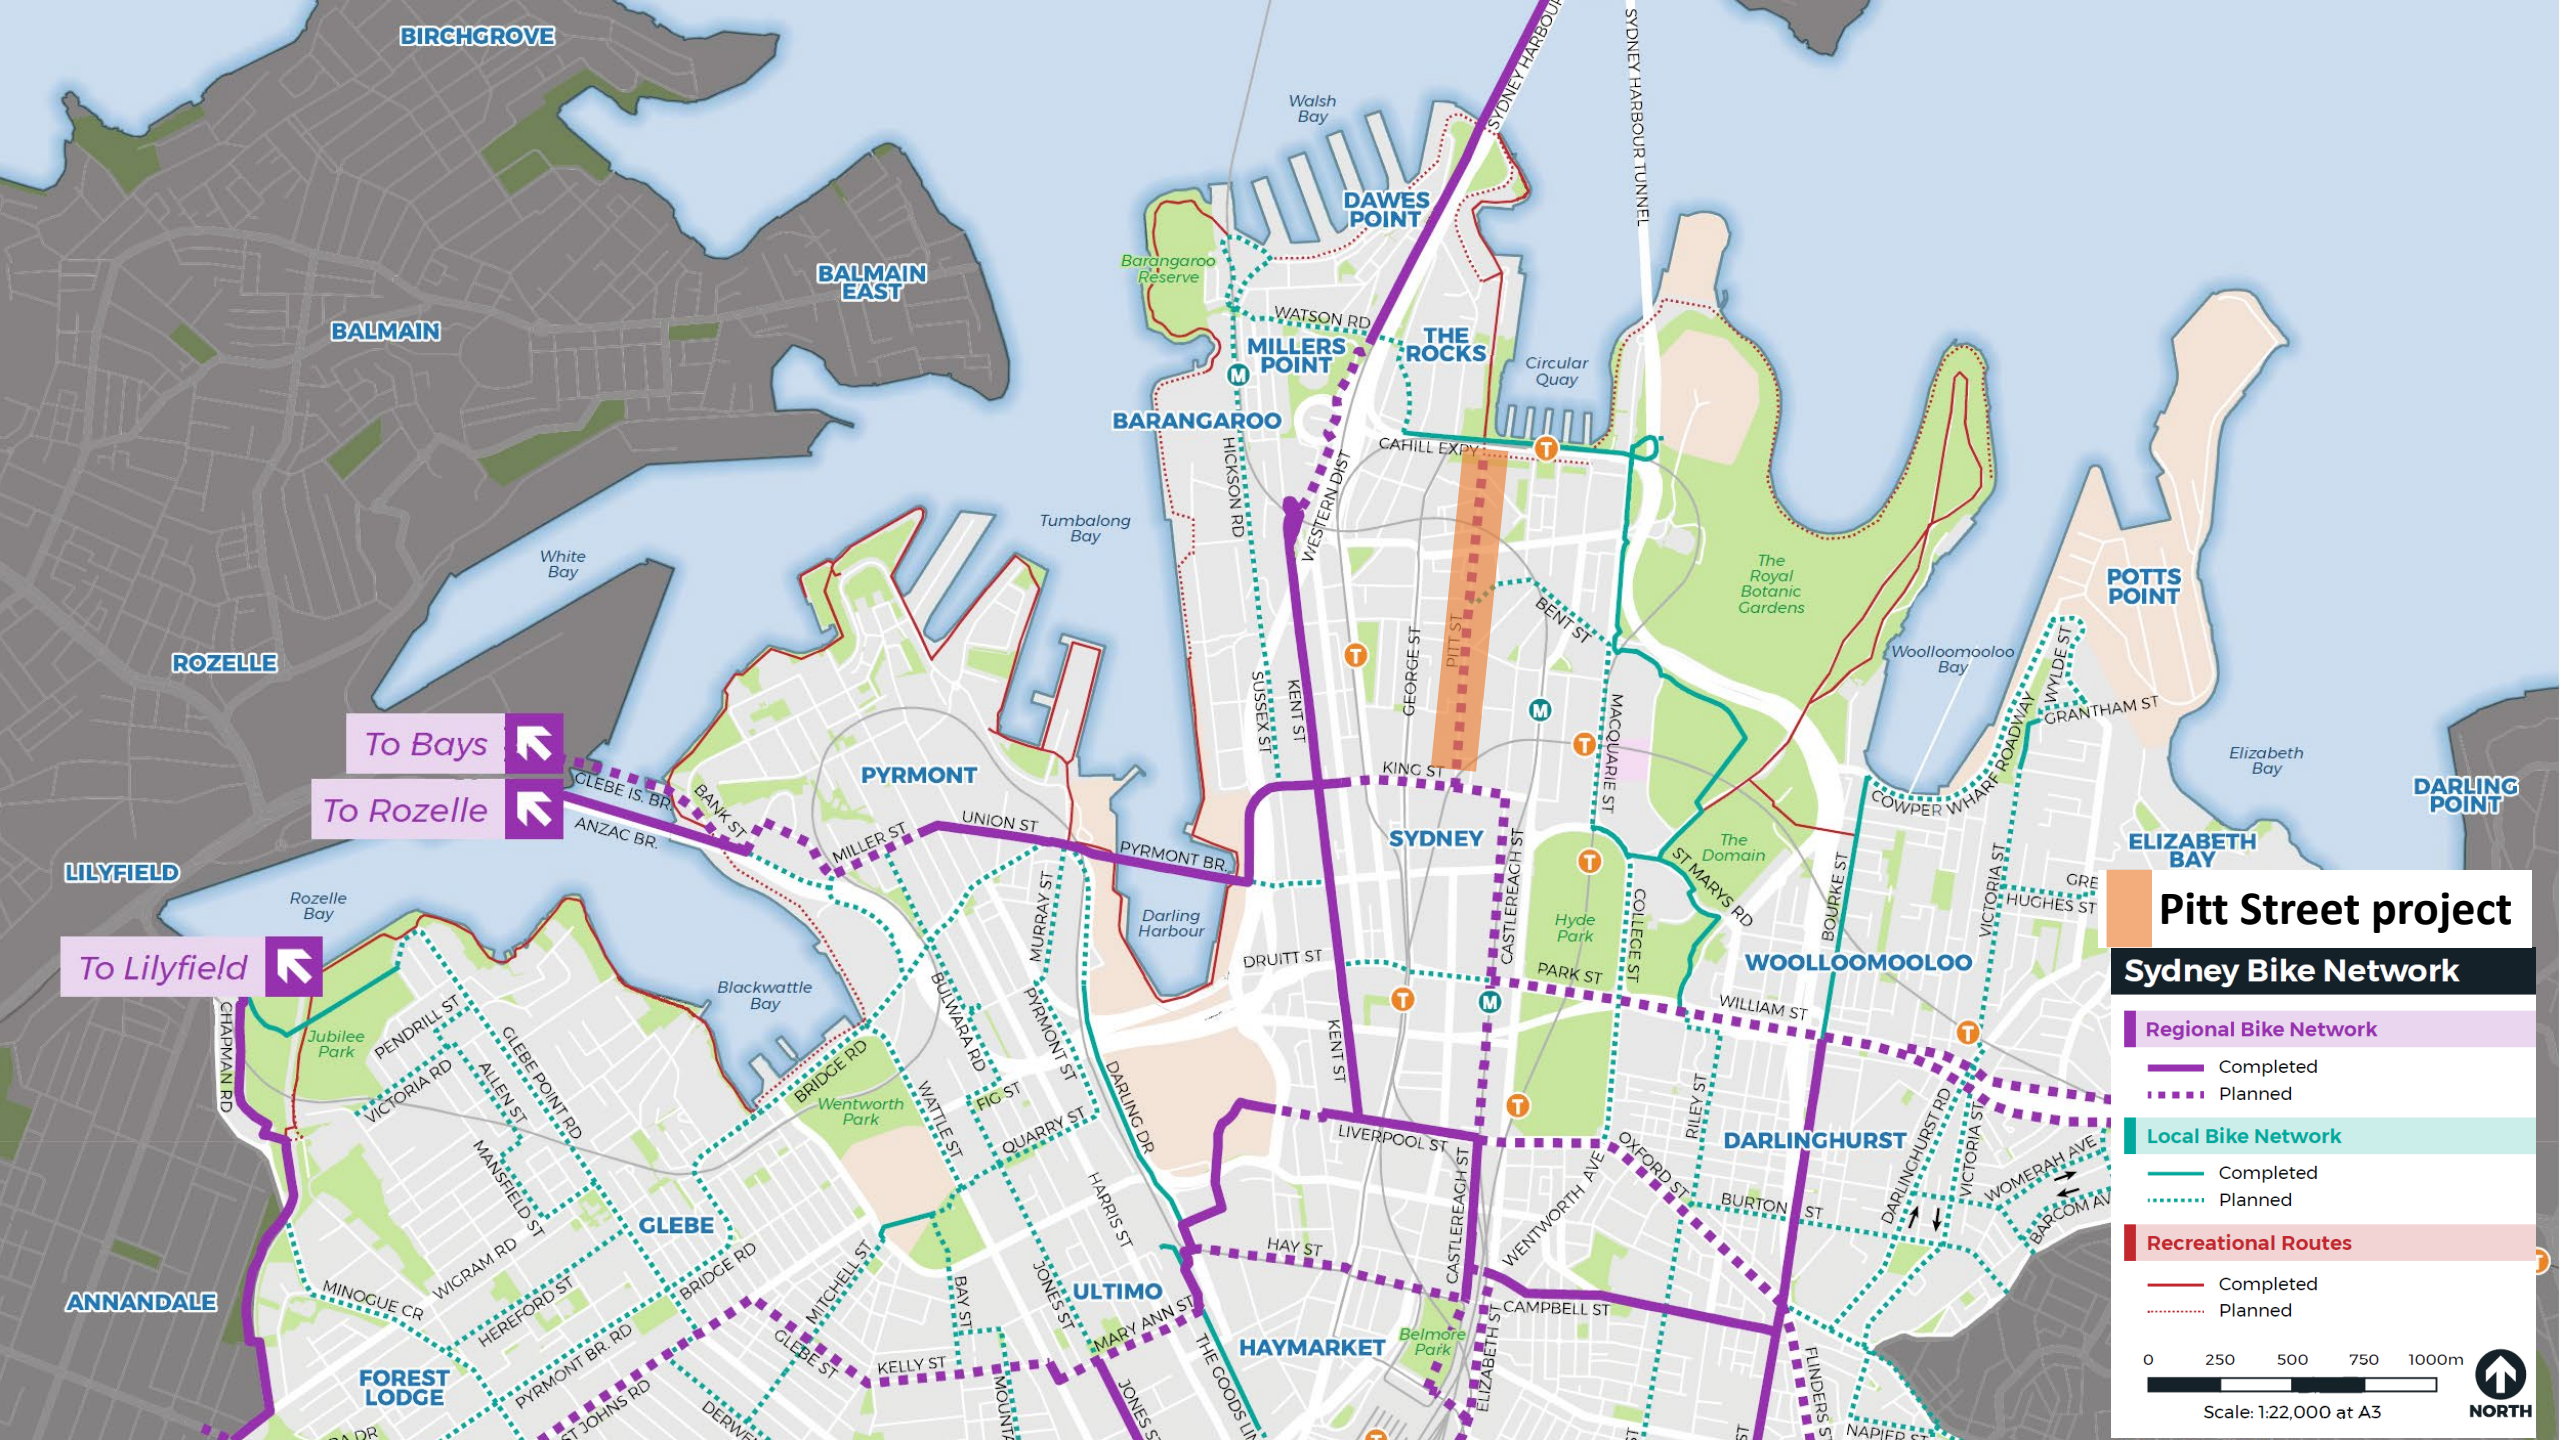

Attachment A

Bike Network Map

To Bays ↙

To Rozelle ↙

To Lilyfield ↙

Pitt Street project

Sydney Bike Network

Regional Bike Network

- Completed
- Planned

Local Bike Network

- Completed
- Planned

Recreational Routes

- Completed
- Planned

0 250 500 750 1000m

Scale: 1:22,000 at A3

NORTH