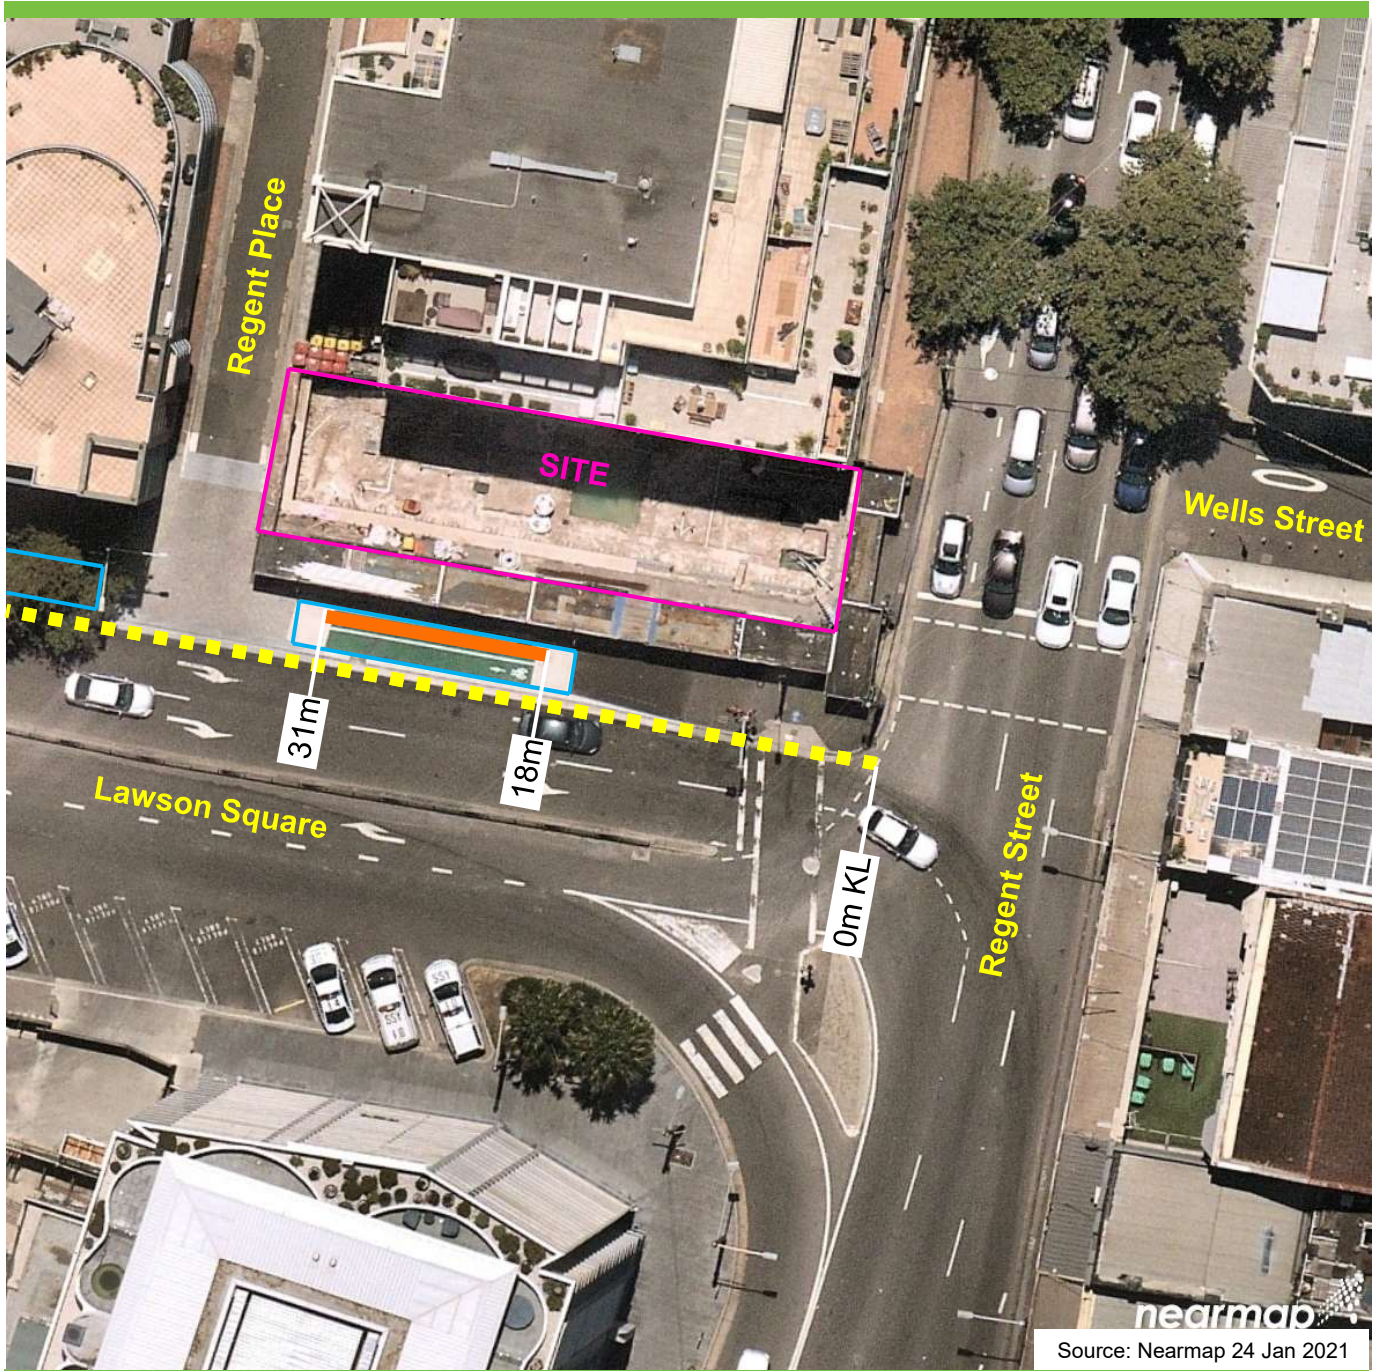

## Lawson Square, Redfern Proposed parking changes

### Existing

-  "No Stopping"
-  Bike Lane

### Proposed

-  "Works Zone 7.30am-5.30pm Mon-Fri,  
7.30am-3.30pm Sat"
- "No Stopping other times"