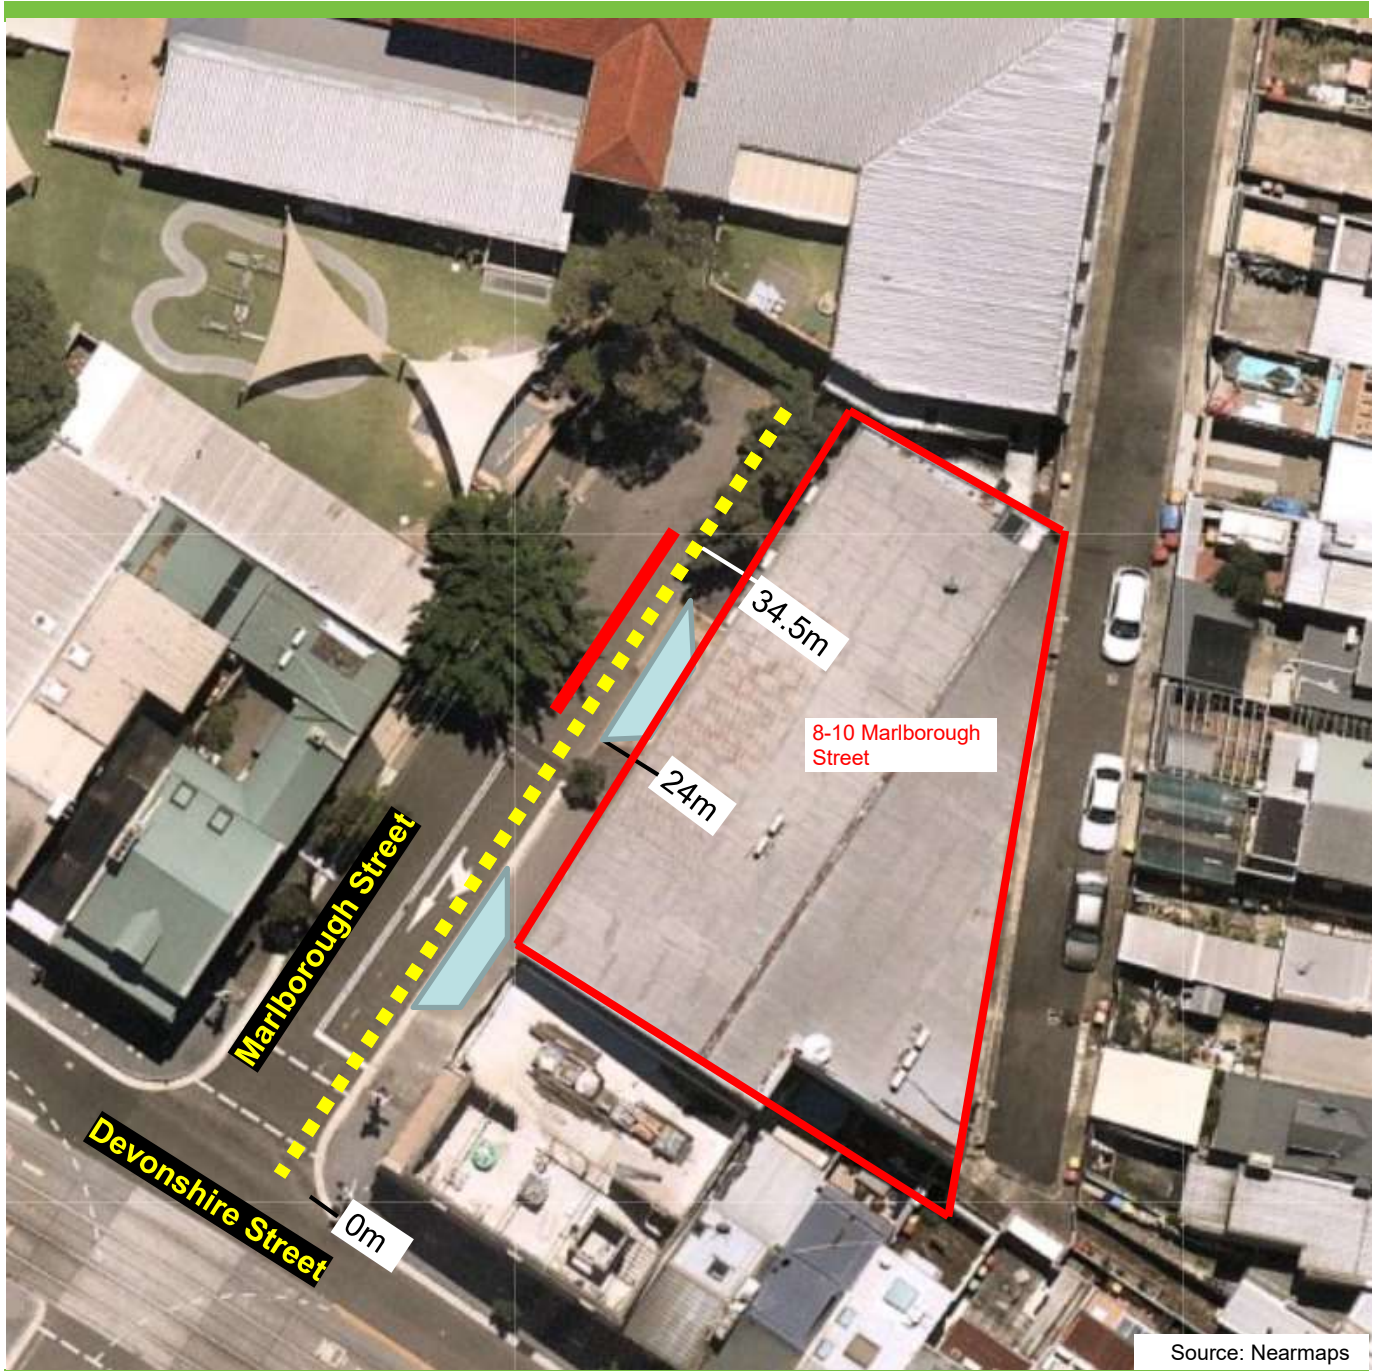

Proposal

Marlborough Street, Surry Hills Proposed parking changes

Existing

■ ■ ■ "No Stopping"

Proposed

■ "Works Zone 7.30am-5.30pm Mon-Fri, 7.30am-3.30pm Sat" and "No Stopping Other Times"