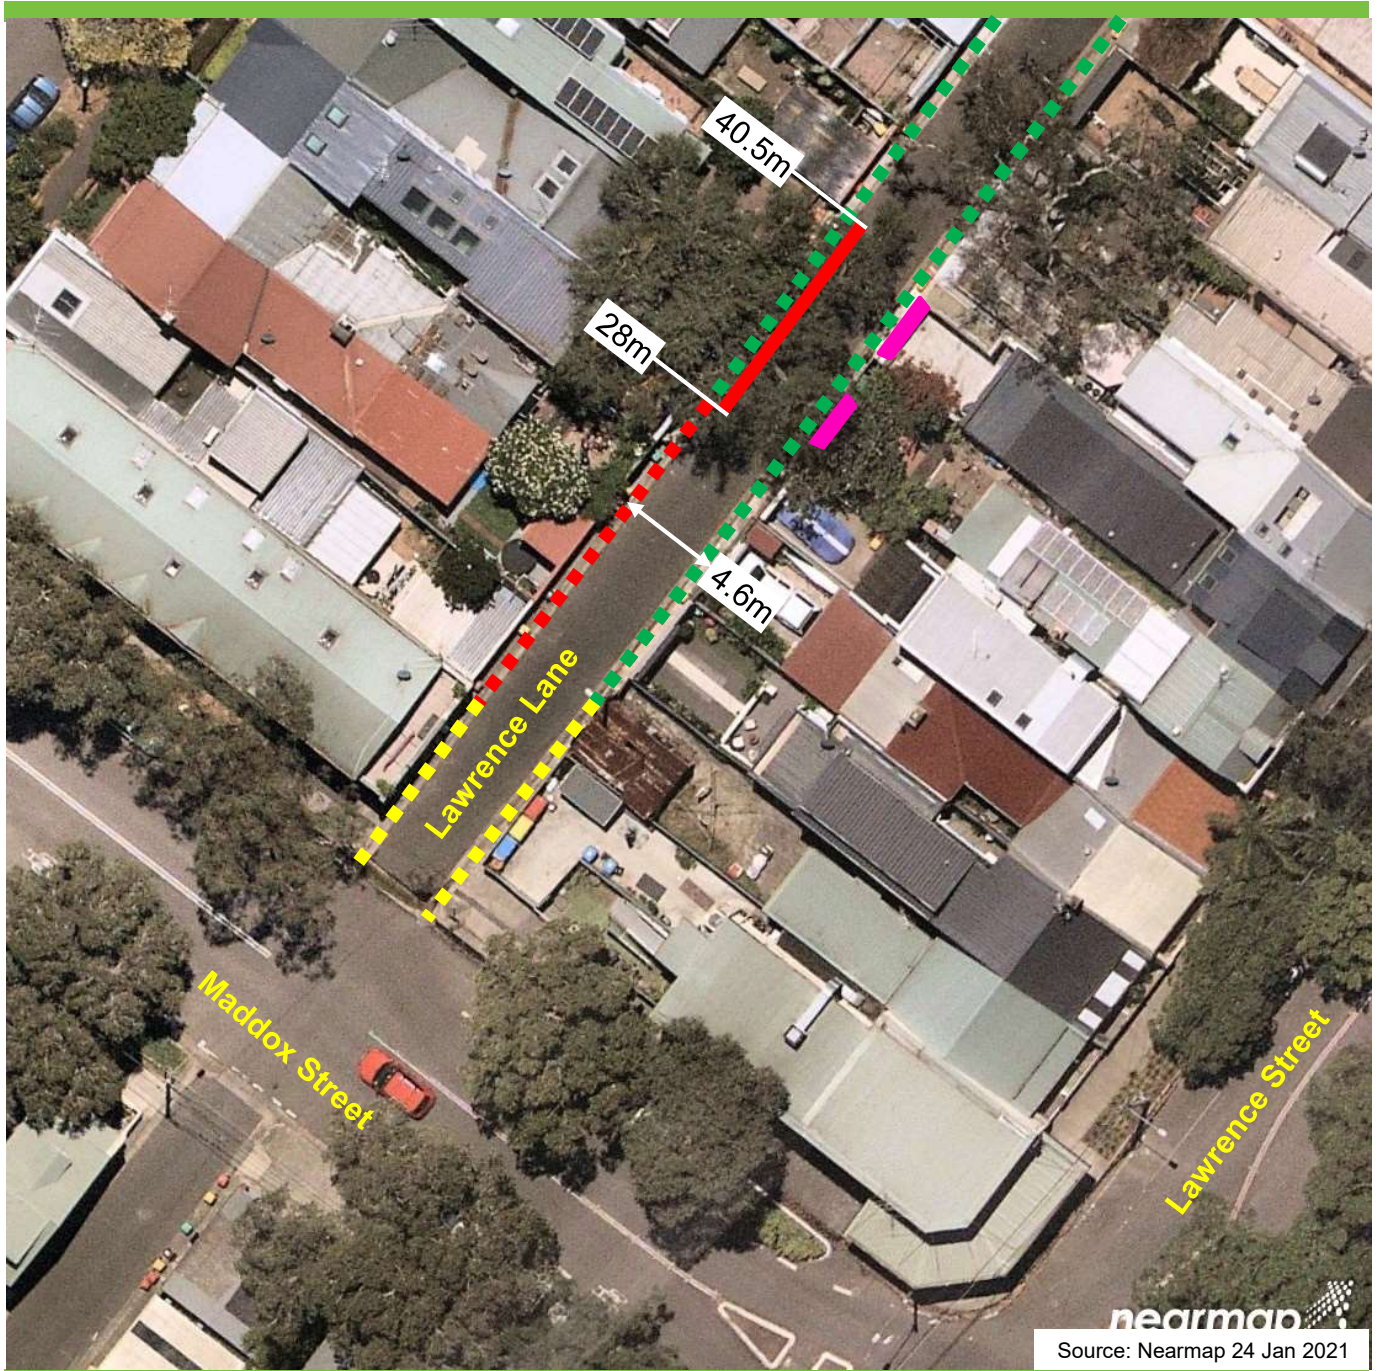

Proposal

Lawrence Lane, Alexandria Proposed parking changes

Existing

-  "No Stopping"
-  "No Parking"
-  Unrestricted for parking
-  Driveway

Proposed

-  "No Parking"