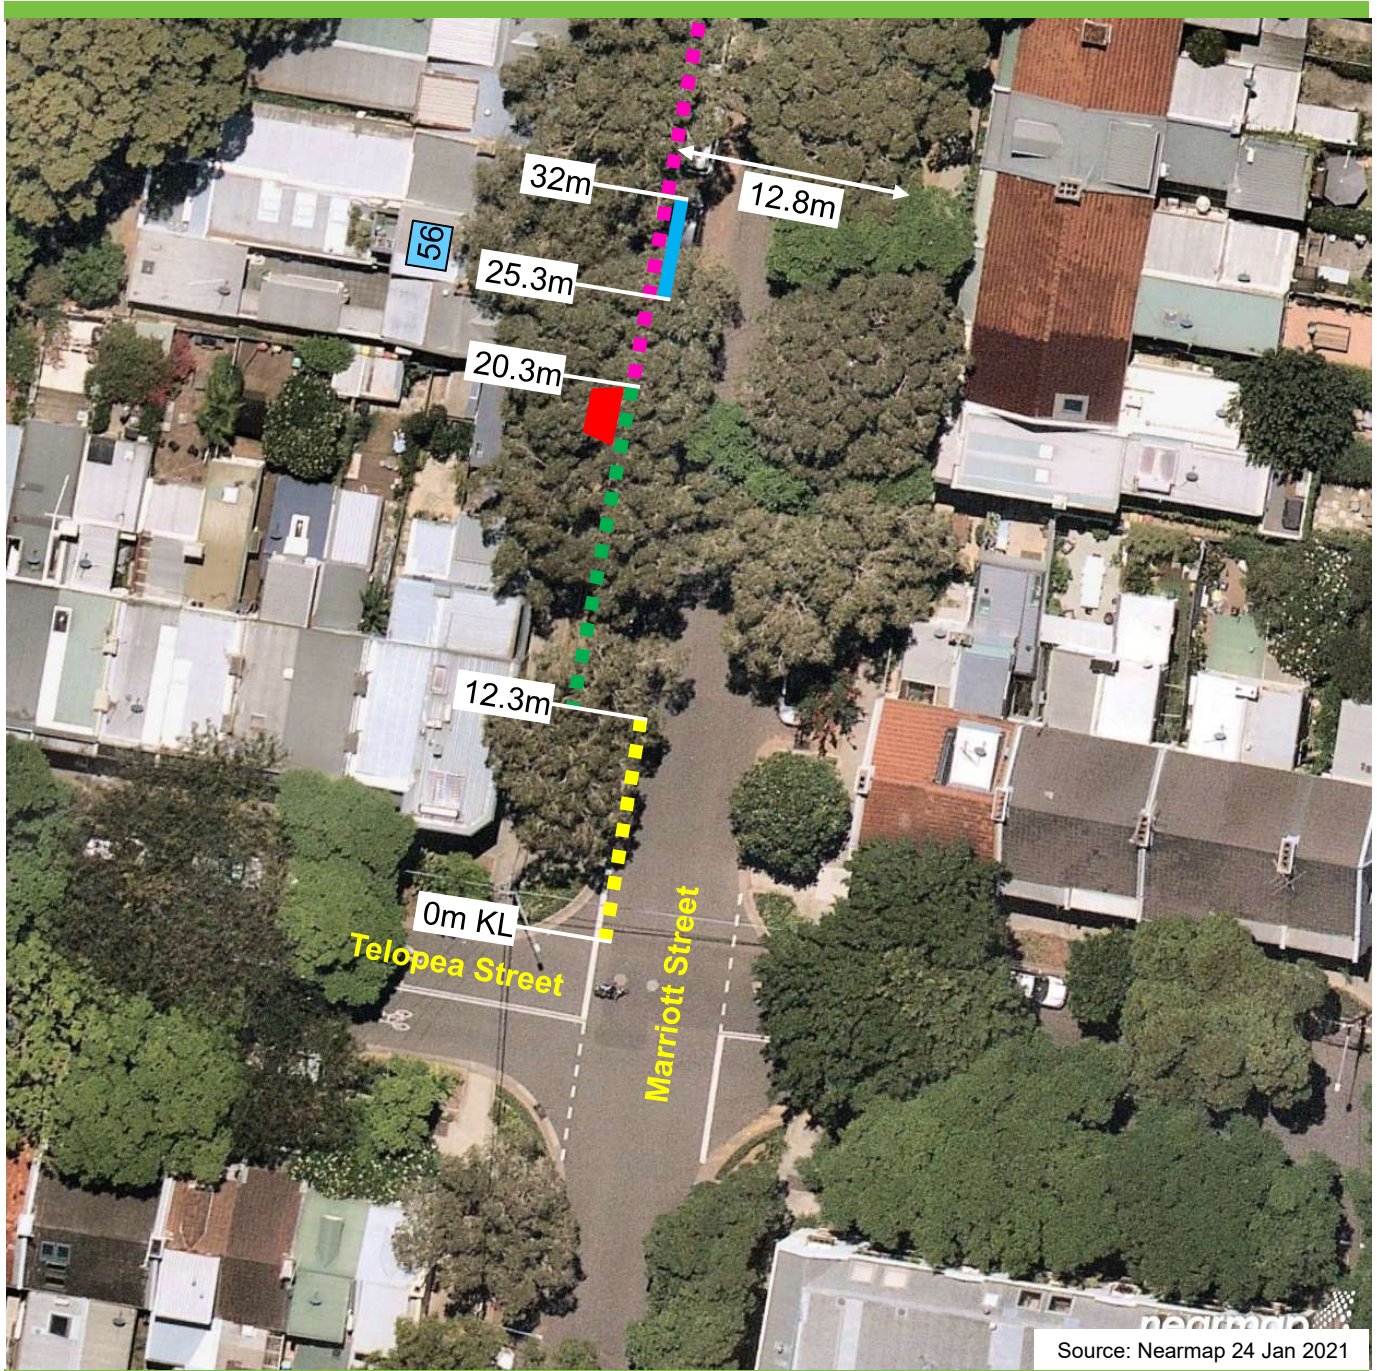

Proposal

Marriott Street, Redfern Proposed parking changes

Existing

- ■ ■ "No Stopping"
- ■ ■ "1P 8am-6pm Mon-Fri Permit Holders Excepted Area 41"
- ■ ■ "2P 8am-6pm Mon-Fri Permit Holders Excepted Area 41"
- Driveway

Proposed

- ■ ■ "Disability Parking Only"