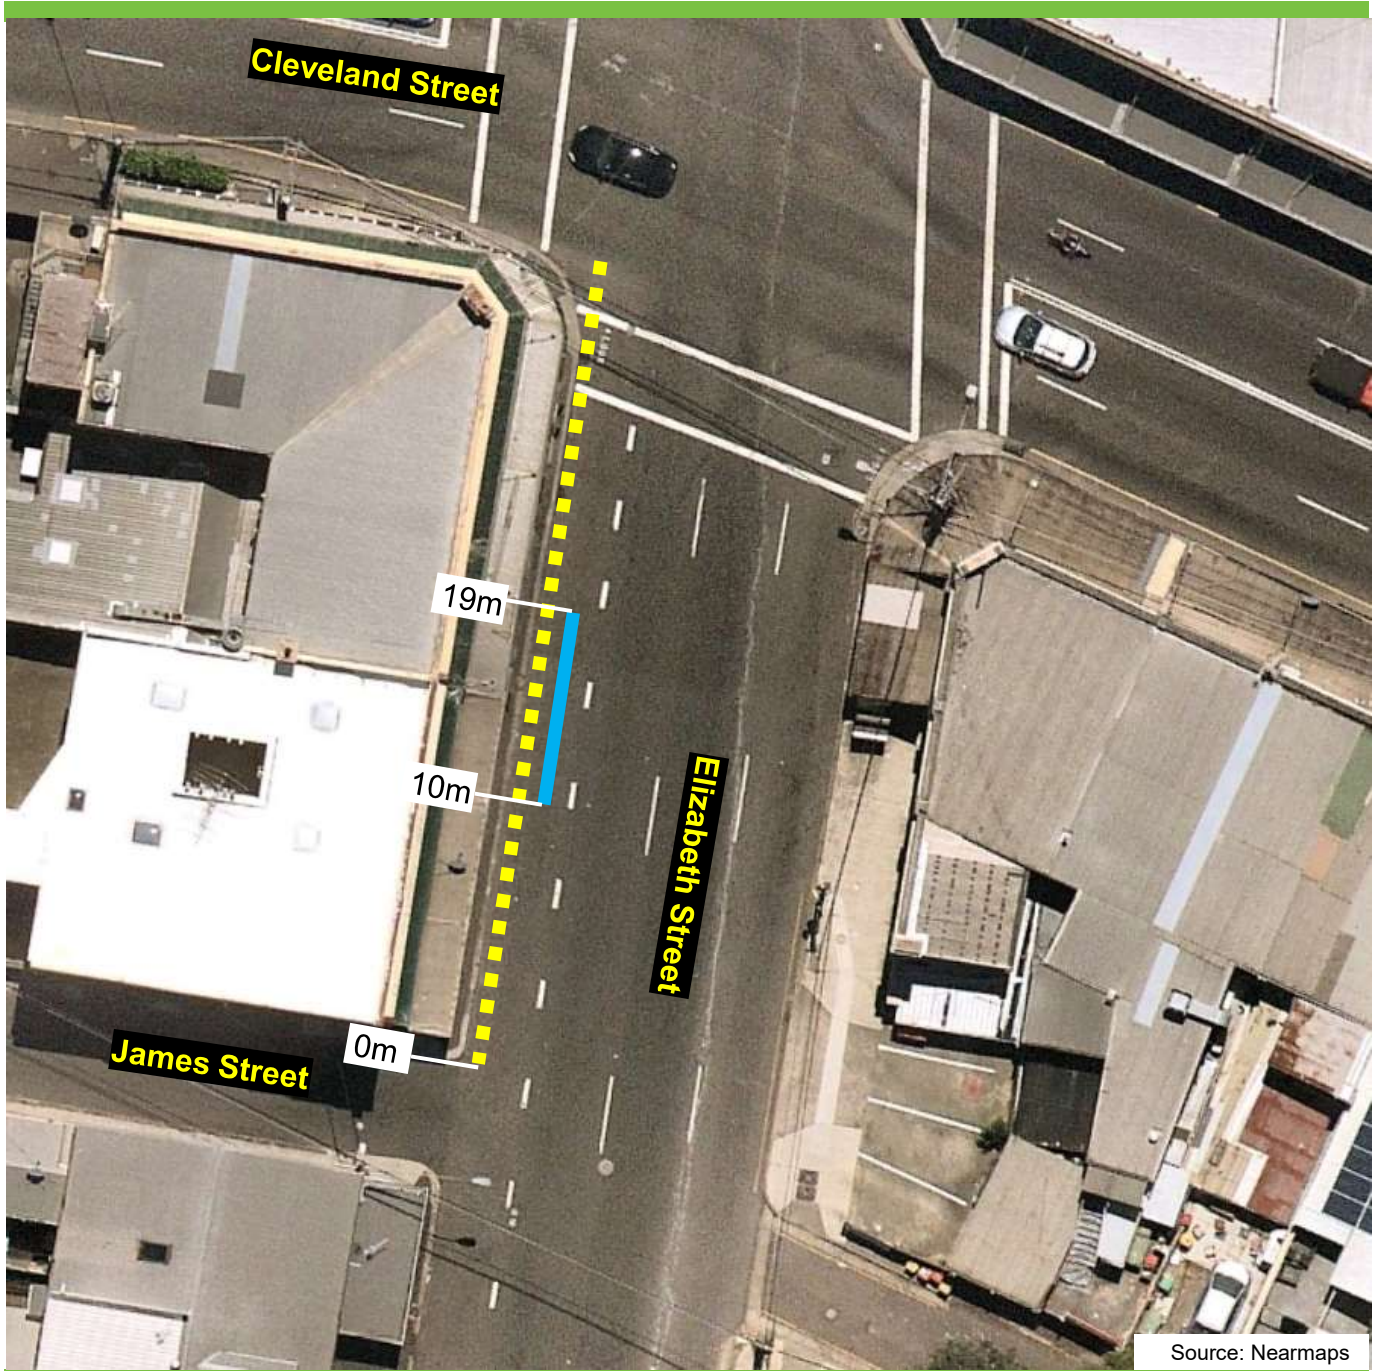

## Elizabeth Street, Redfern Proposed parking changes

### Existing

■ ■ ■ "No Stopping"

### Proposed

■ "Loading Zone 8am-6pm  
Mon-Fri"