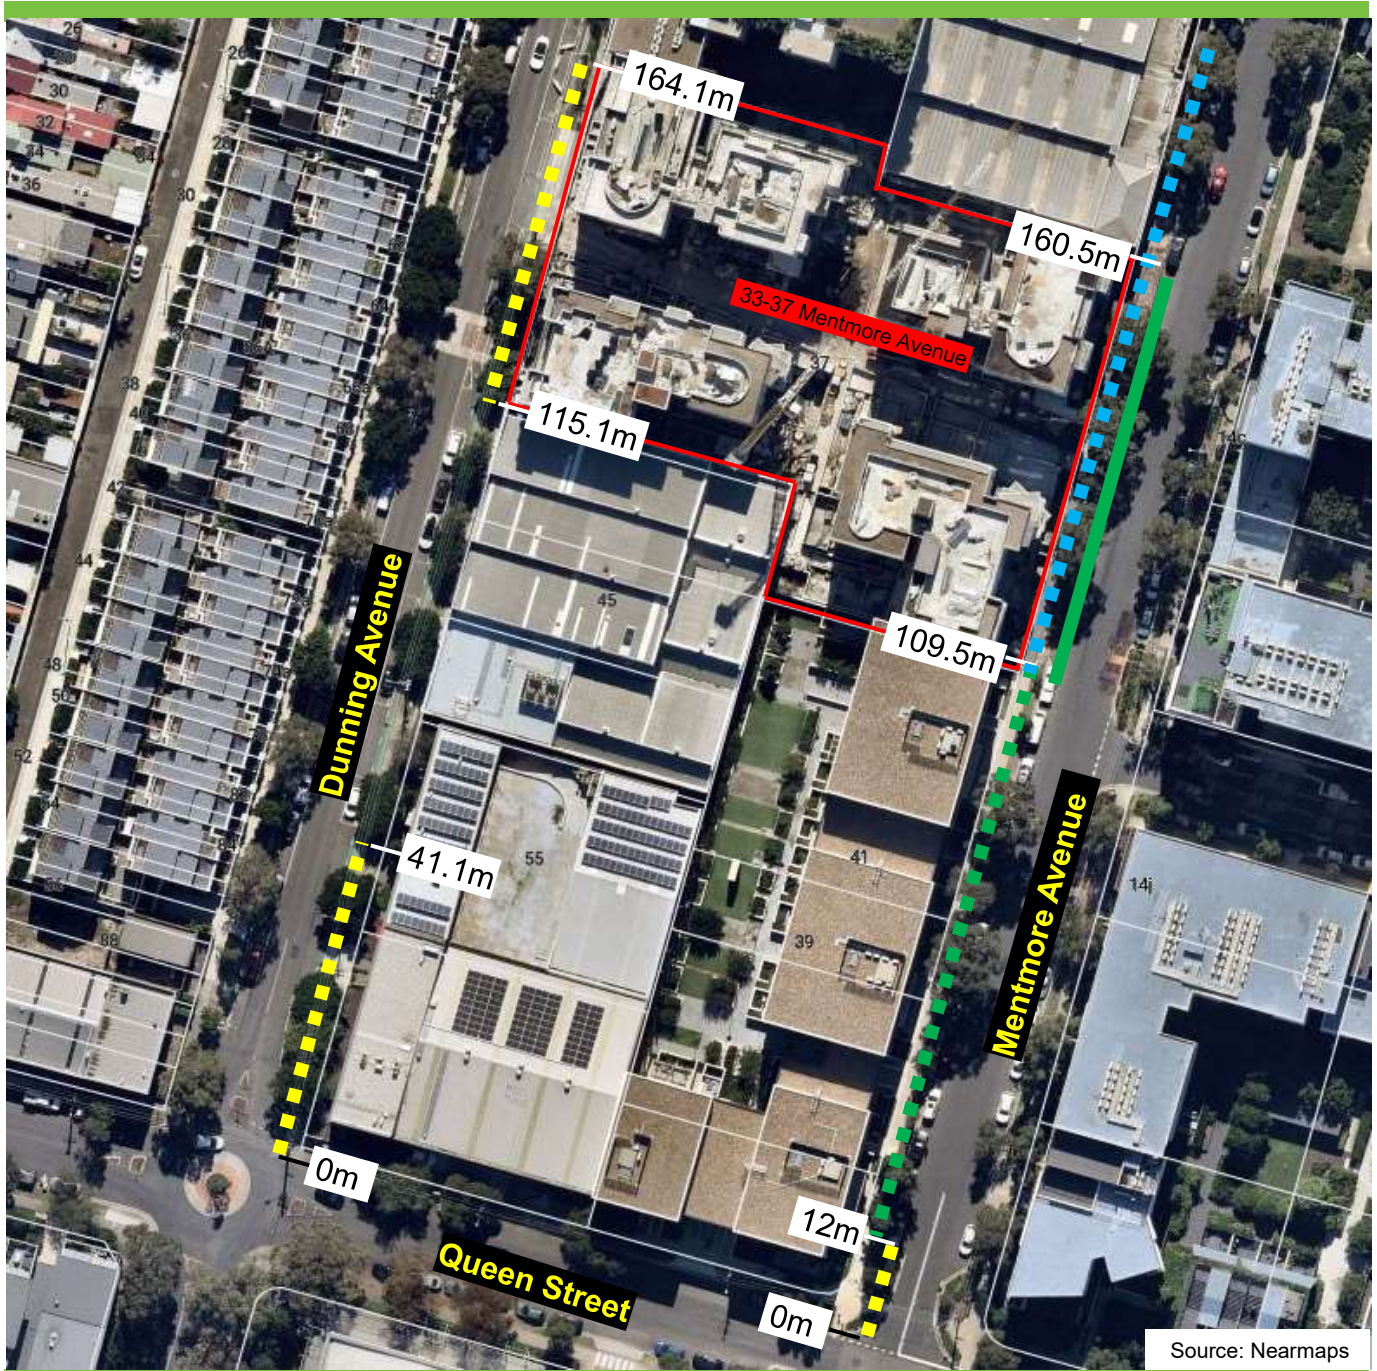

## Mentmore Avenue, Rosebery Proposed parking changes

### Existing

- "No Stopping"
- "2P 8am-8pm Mon-Fri"
- Unrestricted

### Proposed

- "2P 8am-8pm Mon-Fri"