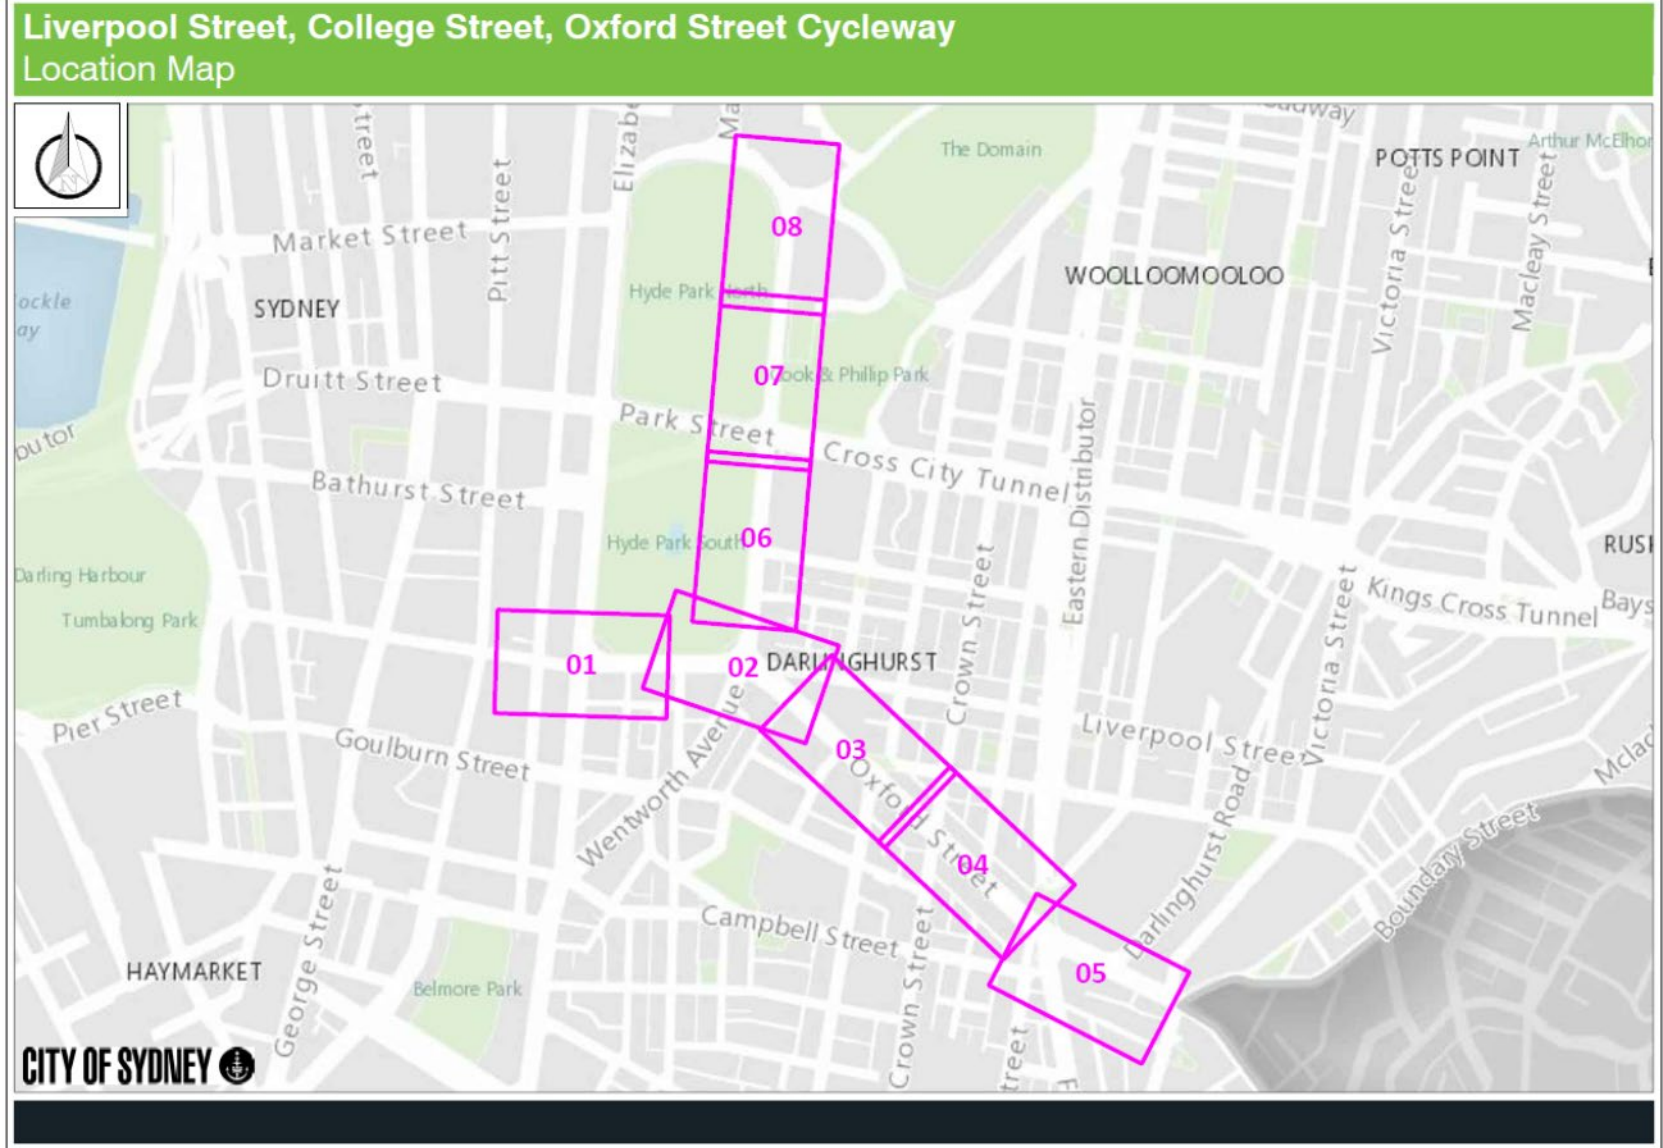

Attachment B

**Community Consultation Drawings –
Concept Design for Liverpool Street**

Community Consultation Drawings – concept design for Liverpool Street

City consulted concepts for Liverpool, College and Oxford Streets - Locations 01-08
Proposed for Council approval - Portion of location 01 – Liverpool Street between
Castlereagh Street and Elizabeth Street

Community Consultation Drawings – concept design for Liverpool Street

Proposed for Council approval - portion of location 01 – Liverpool Street between Castlereagh Street and Elizabeth Street