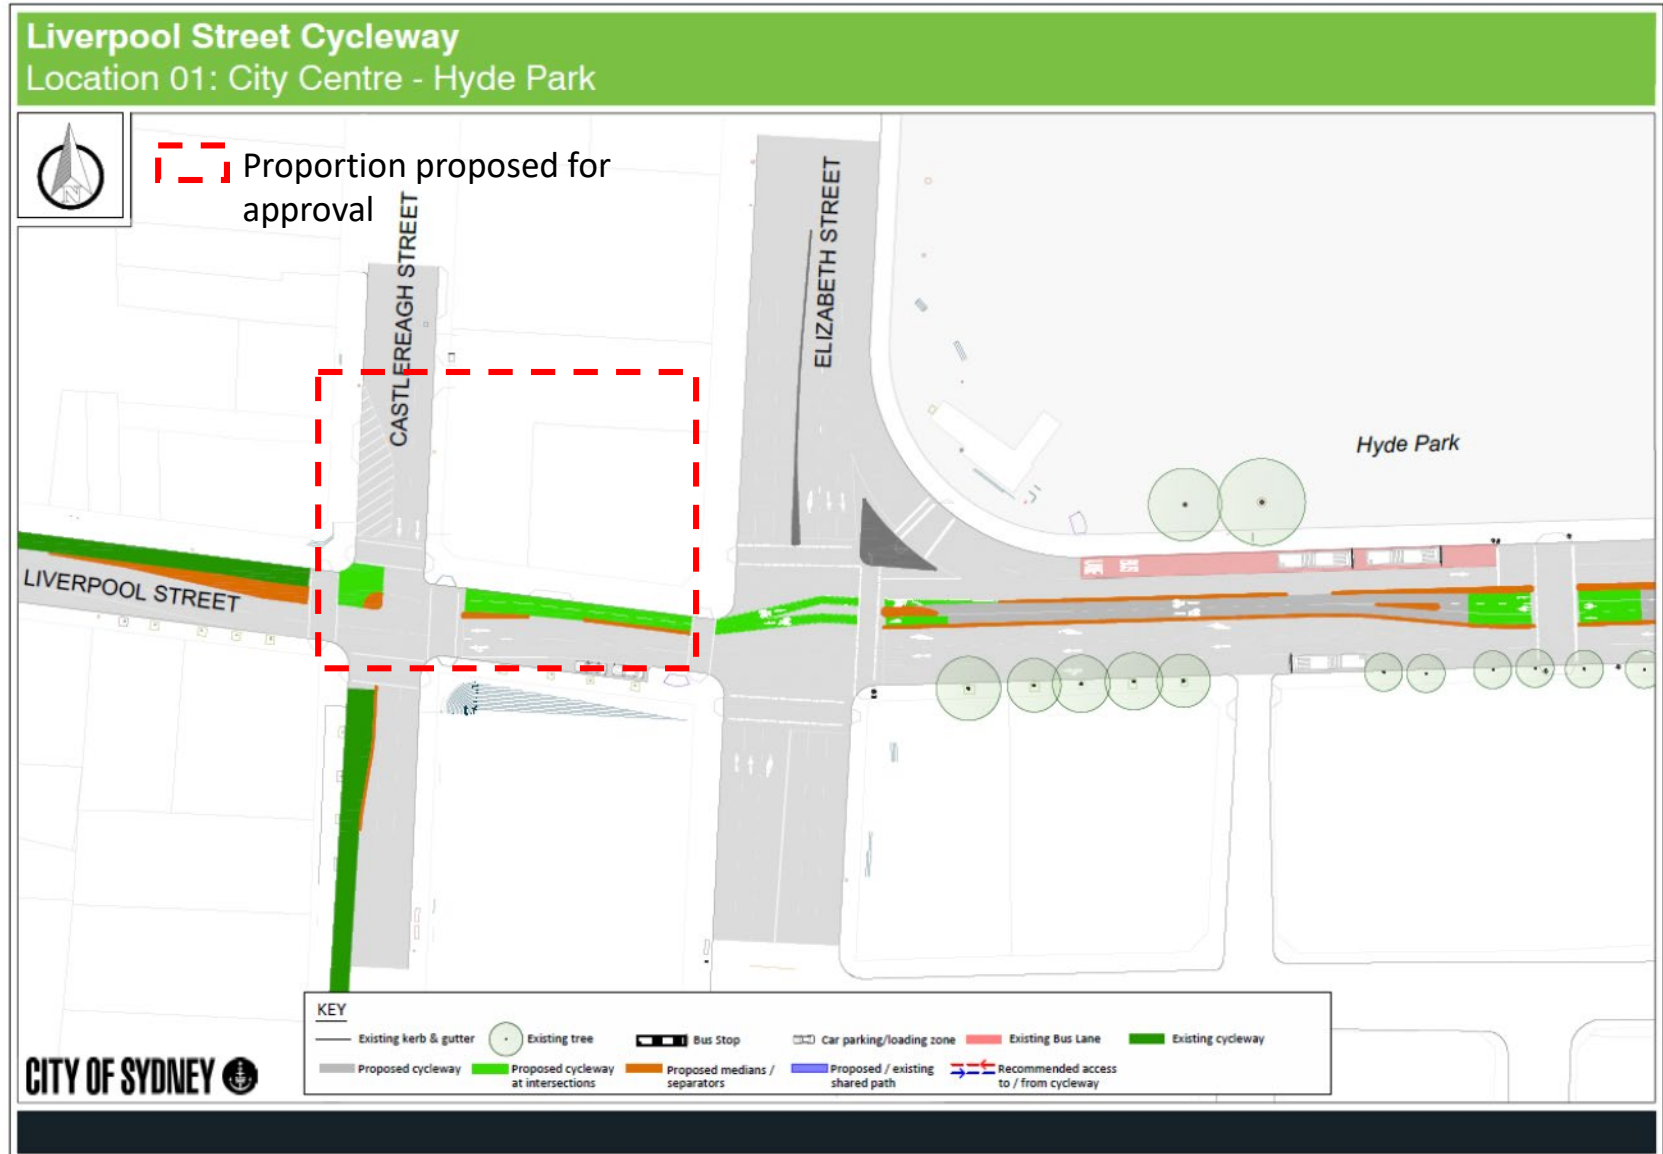

Attachment B

**Community Consultation Drawings –
Concept Design for Liverpool Street**

Community Consultation Drawings – concept design for Liverpool Street

City consulted concepts for Liverpool, College and Oxford Streets - Locations 01-08
Proposed for Council approval - Portion of location 01 – Liverpool Street between
Castlereagh Street and Elizabeth Street

Community Consultation Drawings – concept design for Liverpool Street

Proposed for Council approval - portion of location 01 – Liverpool Street between Castlereagh Street and Elizabeth Street