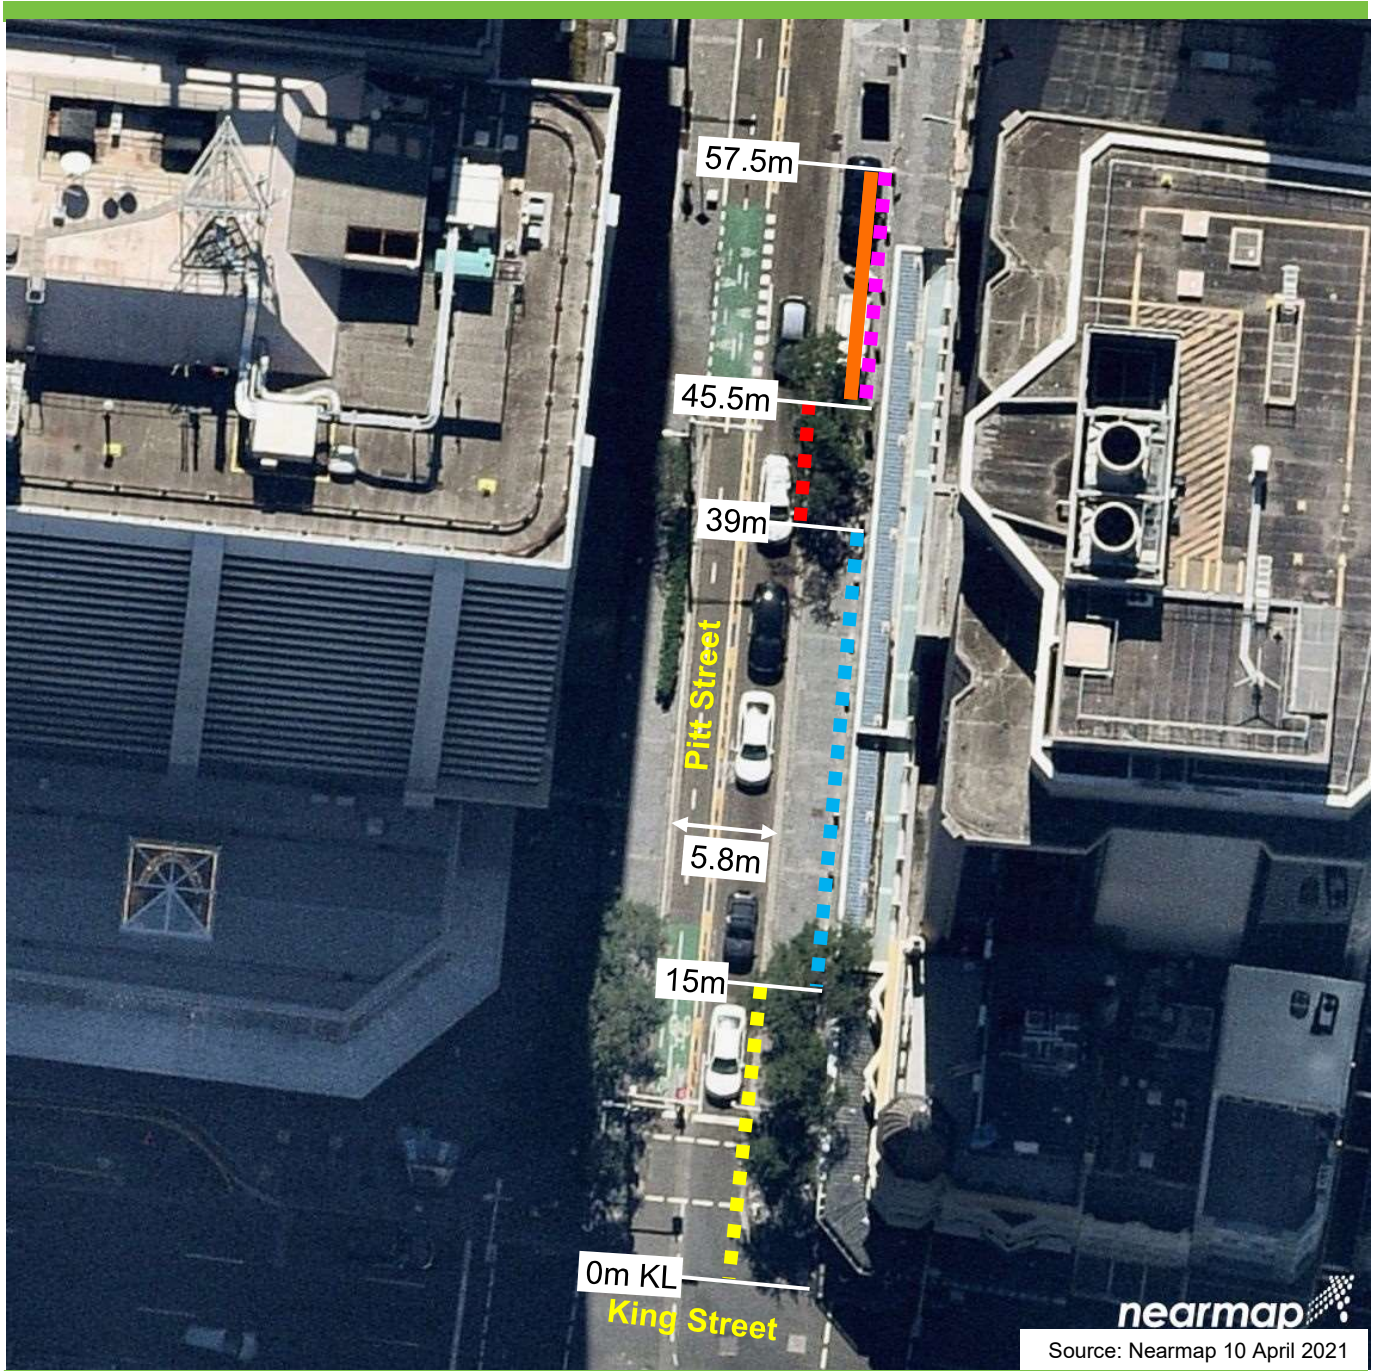

Proposal

Pitt Street, Sydney Proposed parking changes

Existing

- ■ ■ "No Stopping"
- ■ ■ "No Parking"
- ■ ■ "Works Zone 7am-7pm Mon-Sat"
"No Parking all other times"
- ■ ■ "Loading Zone Ticket 6am-6pm Mon-Fri,
6am-12pm Sat"
"4P Ticket 6pm-12am Mon-Fri, 12pm-12am
Sat, 8am-12am Sun & Public Holidays"

Proposed

- "Works Zone 7am-7pm Mon-Fri, 7am-5pm Sat"
"4P Ticket 7pm-12am Mon-Fri, 5pm-12am Sat,
8am-12am Sun & Public Holidays"