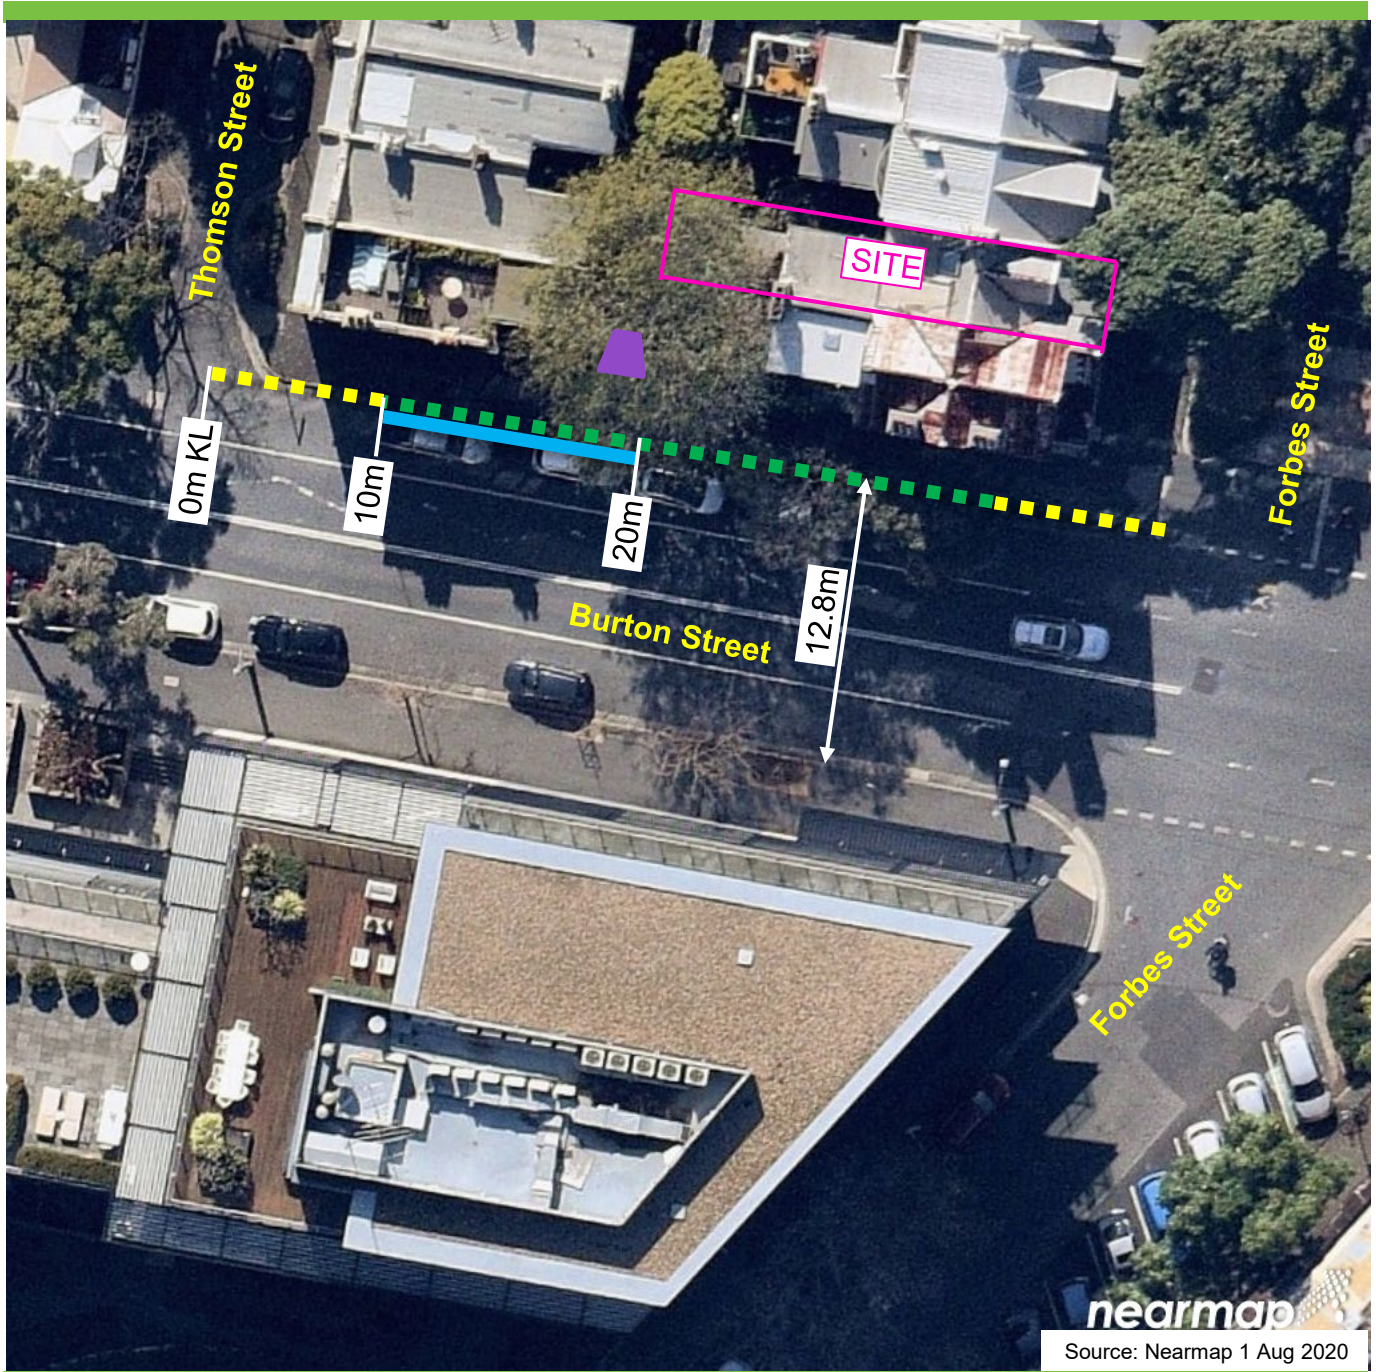

## Burton Street, Darlinghurst Proposed parking changes

### Existing

- "No Stopping"
- "1P 8am-12am Permit Holders Excepted Area 17"
- Rear Access Gate

### Proposed

- "Works Zone 7.30am-5.30pm Mon-Fri, 7.30am-3.30pm Sat"
- "1P 5.30pm-12am Mon-Fri 3.30pm-12am Sat 8am-12am Sun Permit Holders Excepted Area 17"