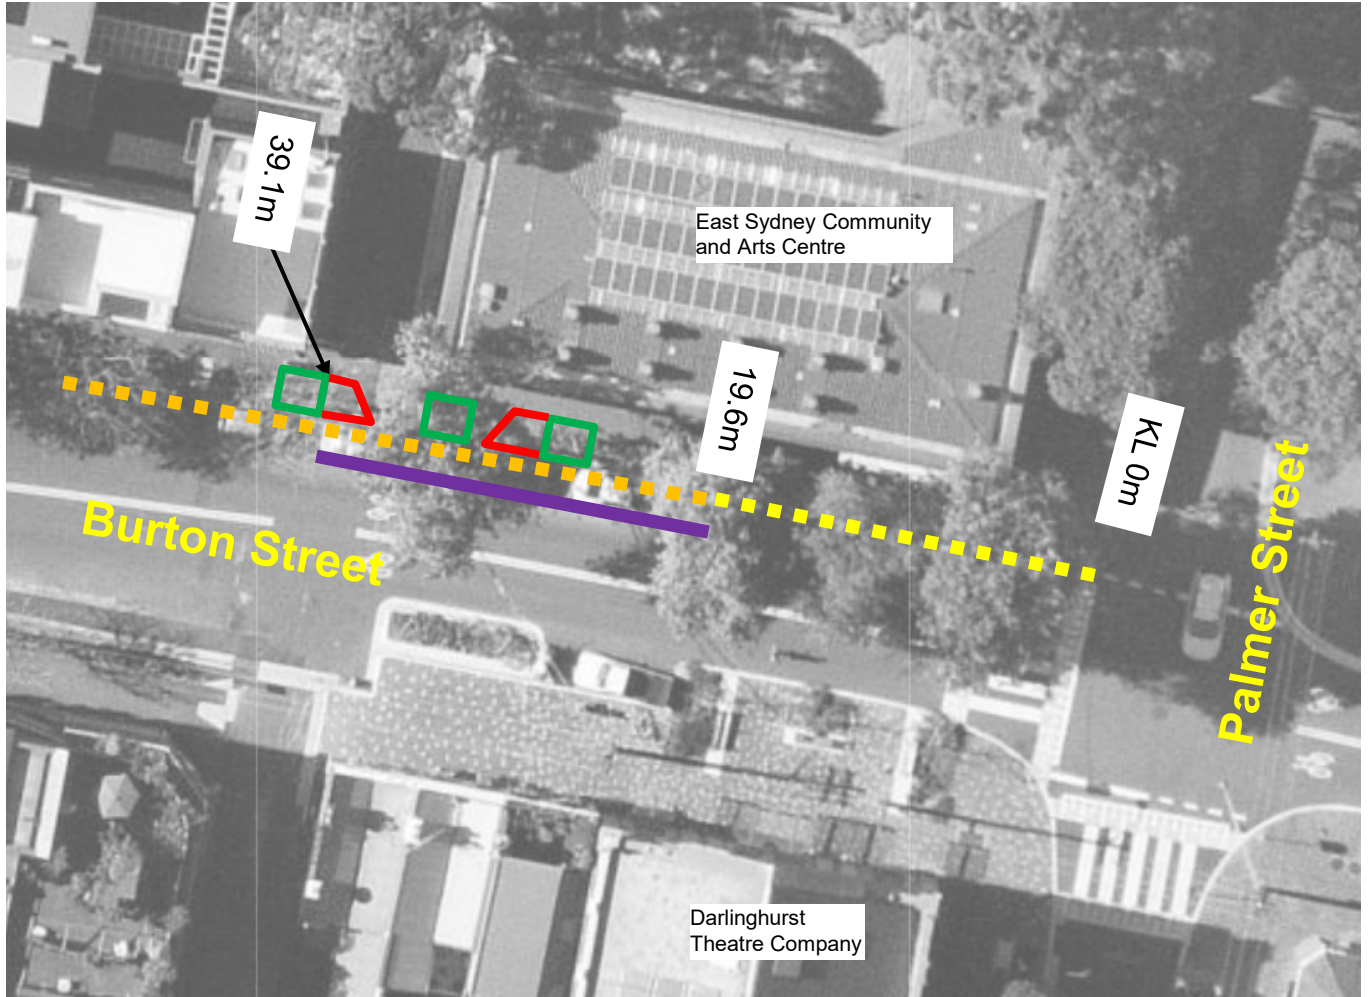

Burton Street, Darlinghurst Proposed Timed Disability Parking

Existing

-  "No Stopping"
-  "2P Ticket 8am-10pm Permit Holders Excepted Area 21"
-  Tree Pit

Proposed

-  "4P Disability Parking Only 8am-10pm"
-  Proposed kerb ramp for disability space