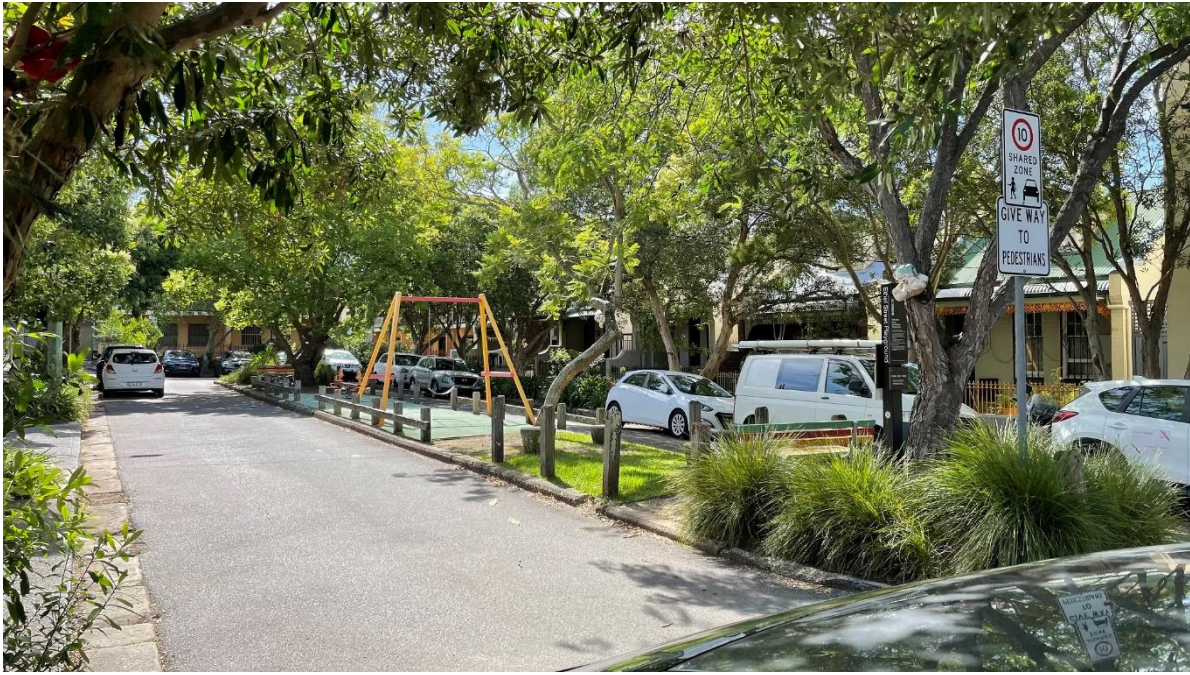

Attachment A

Location Plan

Ethel Street Playground, Erskineville

Ethel Street Playground – looking northwest

Existing worn turf grass areas and swings looking south-west

Existing seating and timber barrier rail to be refurbished

Existing bare tree understorey areas looking west